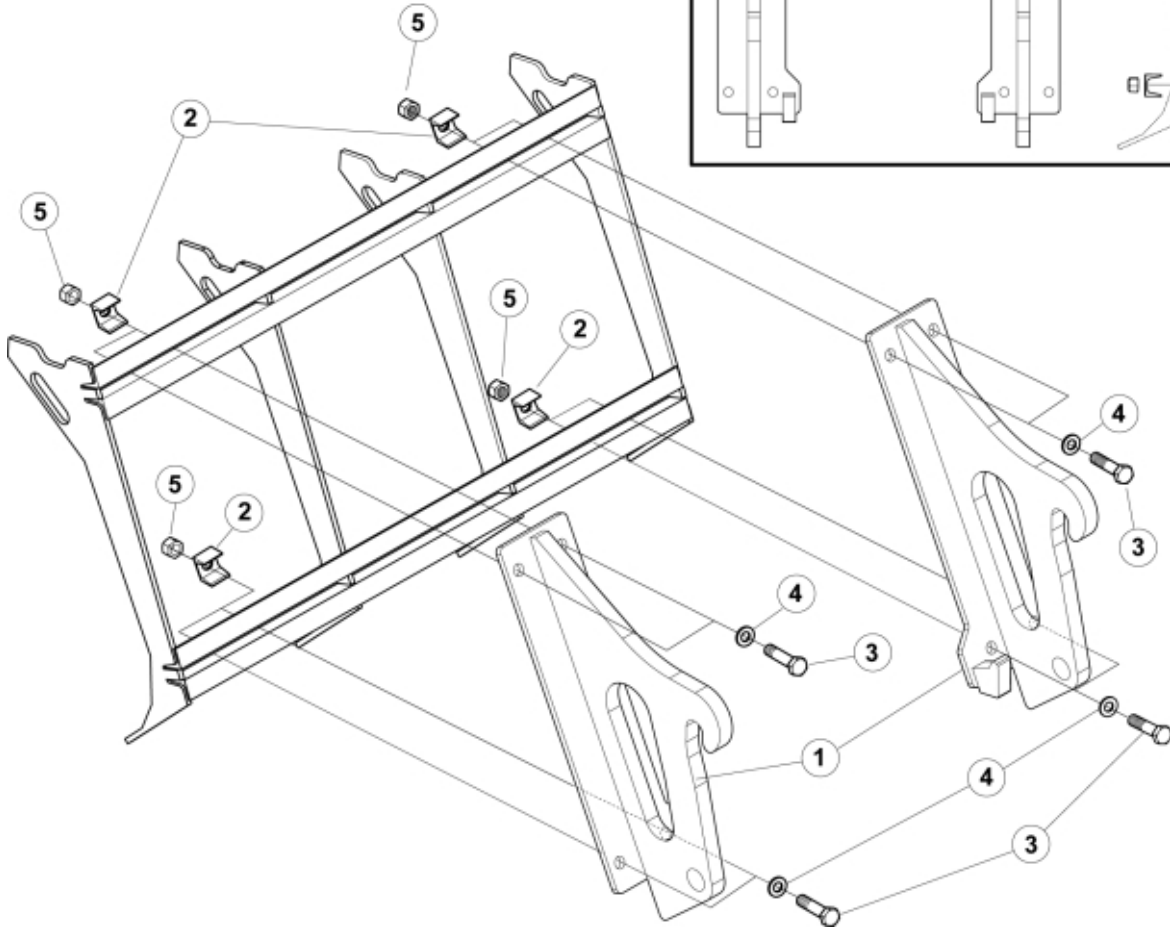

M 11256239

 Tightening torque:
385Nm / 283ft/lbs

Part assemblies Attachment kit Zettelmeyer 602

PartNo	Pos	Qty	Name	Specifications
11256239		1	Attachment kit Zettelmeyer 602	
60075178	1	1	Attachment Zettelmeyer 602	
60043593		1	Screw kit	Q, Part is included in kit 11255098 Attachment kit Dieci Large, 11255234 Attachment kit Dieci Medium, 11255238 Attachment kit Dieci Small, 11255241 Attachment kit JLG Deutz, 11255233 Attachment kit Schäffer type SWH, 11255326 Attachment kit Weidemann, 11255184 Attachment kit CAT TH, 11255096 Attachment kit Merlo
60043157	2	1	• Clamp	Part is included in kit 11255098 Attachment kit Dieci Large, 11255234 Attachment kit Dieci Medium, 11255238 Attachment kit Dieci Small, 11255241 Attachment kit JLG Deutz, 11255233 Attachment kit Schäffer type SWH, 11255326 Attachment kit Weidemann, 11255184 Attachment kit CAT TH, 11255096 Attachment kit Merlo, Part is included in kit 11255098 Attachment kit Dieci Large, 11255234 Attachment kit Dieci Medium, 11255238 Attachment kit Dieci Small, 11255241 Attachment kit JLG Deutz, 11255233 Attachment kit Schäffer type SWH, 11255326 Attachment kit Weidemann, 11255184 Attachment kit CAT TH, 11255096 Attachment kit Merlo
5050583	3	8	• Screw	M6S M20x90, Part is included in kit 11255098 Attachment kit Dieci Large, 11255234 Attachment kit Dieci Medium, 11255238 Attachment kit Dieci Small, 11255241 Attachment kit JLG Deutz, 11255233 Attachment kit Schäffer type SWH, 11255326 Attachment kit Weidemann, 11255184 Attachment kit CAT TH, 11255096 Attachment kit Merlo
5013109	4	8	• Washer	BRB 20 x 36 x 3, Part is included in kit 11255098 Attachment kit Dieci Large, 11255234 Attachment kit Dieci Medium, 11255238 Attachment kit Dieci Small, 11255241 Attachment kit JLG Deutz, 11255233 Attachment kit Schäffer type SWH, 11255326 Attachment kit Weidemann, 11255184 Attachment kit CAT TH, 11255096 Attachment kit Merlo, Part is included in kit 11255098 Attachment kit Dieci Large, 11255234 Attachment kit Dieci Medium, 11255238 Attachment kit Dieci Small, 11255241 Attachment kit JLG Deutz, 11255233 Attachment kit Schäffer type SWH, 11255326 Attachment kit Weidemann, 11255184 Attachment kit CAT TH, 11255096 Attachment kit Merlo