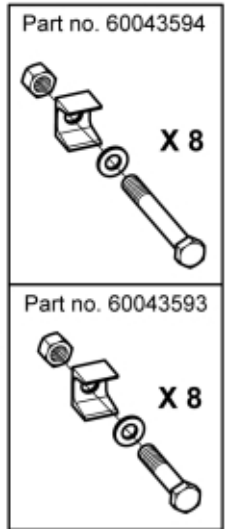

M 11256239

 Tightening torque:
385Nm / 283ft/lbs

Part assemblies Attachment kit Zettelmeyer 602

PartNo	Pos	Qty	Name	Specifications
11256239		1	Attachment kit Zettelmeyer 602	
60075178	1	1	Attachment Zettelmeyer 602	
60043593		1	Screw kit	Q, Part is included in kit 11255098 Attachment kit Dieci Large, 11255234 Attachment kit Dieci Medium, 11255238 Attachment kit Dieci Small, 11255241 Attachment kit JLG Deutz, 11255233 Attachment kit Schäffer type SWH, 11255326 Attachment kit Weidemann, 11255184 Attachment kit CAT TH, 11255096 Attachment kit Merlo
60043157	2	1	• Clamp	Part is included in kit 11255098 Attachment kit Dieci Large, 11255234 Attachment kit Dieci Medium, 11255238 Attachment kit Dieci Small, 11255241 Attachment kit JLG Deutz, 11255233 Attachment kit Schäffer type SWH, 11255326 Attachment kit Weidemann, 11255184 Attachment kit CAT TH, 11255096 Attachment kit Merlo, Part is included in kit 11255098 Attachment kit Dieci Large, 11255234 Attachment kit Dieci Medium, 11255238 Attachment kit Dieci Small, 11255241 Attachment kit JLG Deutz, 11255233 Attachment kit Schäffer type SWH, 11255326 Attachment kit Weidemann, 11255184 Attachment kit CAT TH, 11255096 Attachment kit Merlo
5050583	3	8	• Screw	M6S M20x90, Part is included in kit 11255098 Attachment kit Dieci Large, 11255234 Attachment kit Dieci Medium, 11255238 Attachment kit Dieci Small, 11255241 Attachment kit JLG Deutz, 11255233 Attachment kit Schäffer type SWH, 11255326 Attachment kit Weidemann, 11255184 Attachment kit CAT TH, 11255096 Attachment kit Merlo
5013109	4	8	• Washer	BRB 20 x 36 x 3, Part is included in kit 11255098 Attachment kit Dieci Large, 11255234 Attachment kit Dieci Medium, 11255238 Attachment kit Dieci Small, 11255241 Attachment kit JLG Deutz, 11255233 Attachment kit Schäffer type SWH, 11255326 Attachment kit Weidemann, 11255184 Attachment kit CAT TH, 11255096 Attachment kit Merlo, Part is included in kit 11255098 Attachment kit Dieci Large, 11255234 Attachment kit Dieci Medium, 11255238 Attachment kit Dieci Small, 11255241 Attachment kit JLG Deutz, 11255233 Attachment kit Schäffer type SWH, 11255326 Attachment kit Weidemann, 11255184 Attachment kit CAT TH, 11255096 Attachment kit Merlo