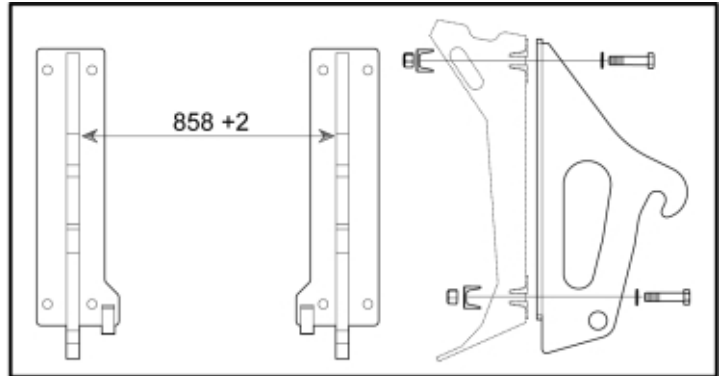

M 11256239

 Tightening torque:
385Nm / 283ft/lbs

Part assemblies Attachment kit Zettelmeyer 602

PartNo	Pos	Qty	Name	Specifications
11256239		1	Attachment kit Zettelmeyer 602	
60075178	1	1	Attachment Zettelmeyer 602	
60043593		1	Screw kit	Q, Part is included in kit 11255098 Attachment kit Dieci Large, 11255234 Attachment kit Dieci Medium, 11255238 Attachment kit Dieci Small, 11255241 Attachment kit JLG Deutz, 11255233 Attachment kit Schäffer type SWH, 11255326 Attachment kit Weidemann, 11255184 Attachment kit CAT TH, 11255096 Attachment kit Merlo
60043157	2	1	• Clamp	Part is included in kit 11255098 Attachment kit Dieci Large, 11255234 Attachment kit Dieci Medium, 11255238 Attachment kit Dieci Small, 11255241 Attachment kit JLG Deutz, 11255233 Attachment kit Schäffer type SWH, 11255326 Attachment kit Weidemann, 11255184 Attachment kit CAT TH, 11255096 Attachment kit Merlo, Part is included in kit 11255098 Attachment kit Dieci Large, 11255234 Attachment kit Dieci Medium, 11255238 Attachment kit Dieci Small, 11255241 Attachment kit JLG Deutz, 11255233 Attachment kit Schäffer type SWH, 11255326 Attachment kit Weidemann, 11255184 Attachment kit CAT TH, 11255096 Attachment kit Merlo
5050583	3	8	• Screw	M6S M20x90, Part is included in kit 11255098 Attachment kit Dieci Large, 11255234 Attachment kit Dieci Medium, 11255238 Attachment kit Dieci Small, 11255241 Attachment kit JLG Deutz, 11255233 Attachment kit Schäffer type SWH, 11255326 Attachment kit Weidemann, 11255184 Attachment kit CAT TH, 11255096 Attachment kit Merlo
5013109	4	8	• Washer	BRB 20 x 36 x 3, Part is included in kit 11255098 Attachment kit Dieci Large, 11255234 Attachment kit Dieci Medium, 11255238 Attachment kit Dieci Small, 11255241 Attachment kit JLG Deutz, 11255233 Attachment kit Schäffer type SWH, 11255326 Attachment kit Weidemann, 11255184 Attachment kit CAT TH, 11255096 Attachment kit Merlo, Part is included in kit 11255098 Attachment kit Dieci Large, 11255234 Attachment kit Dieci Medium, 11255238 Attachment kit Dieci Small, 11255241 Attachment kit JLG Deutz, 11255233 Attachment kit Schäffer type SWH, 11255326 Attachment kit Weidemann, 11255184 Attachment kit CAT TH, 11255096 Attachment kit Merlo