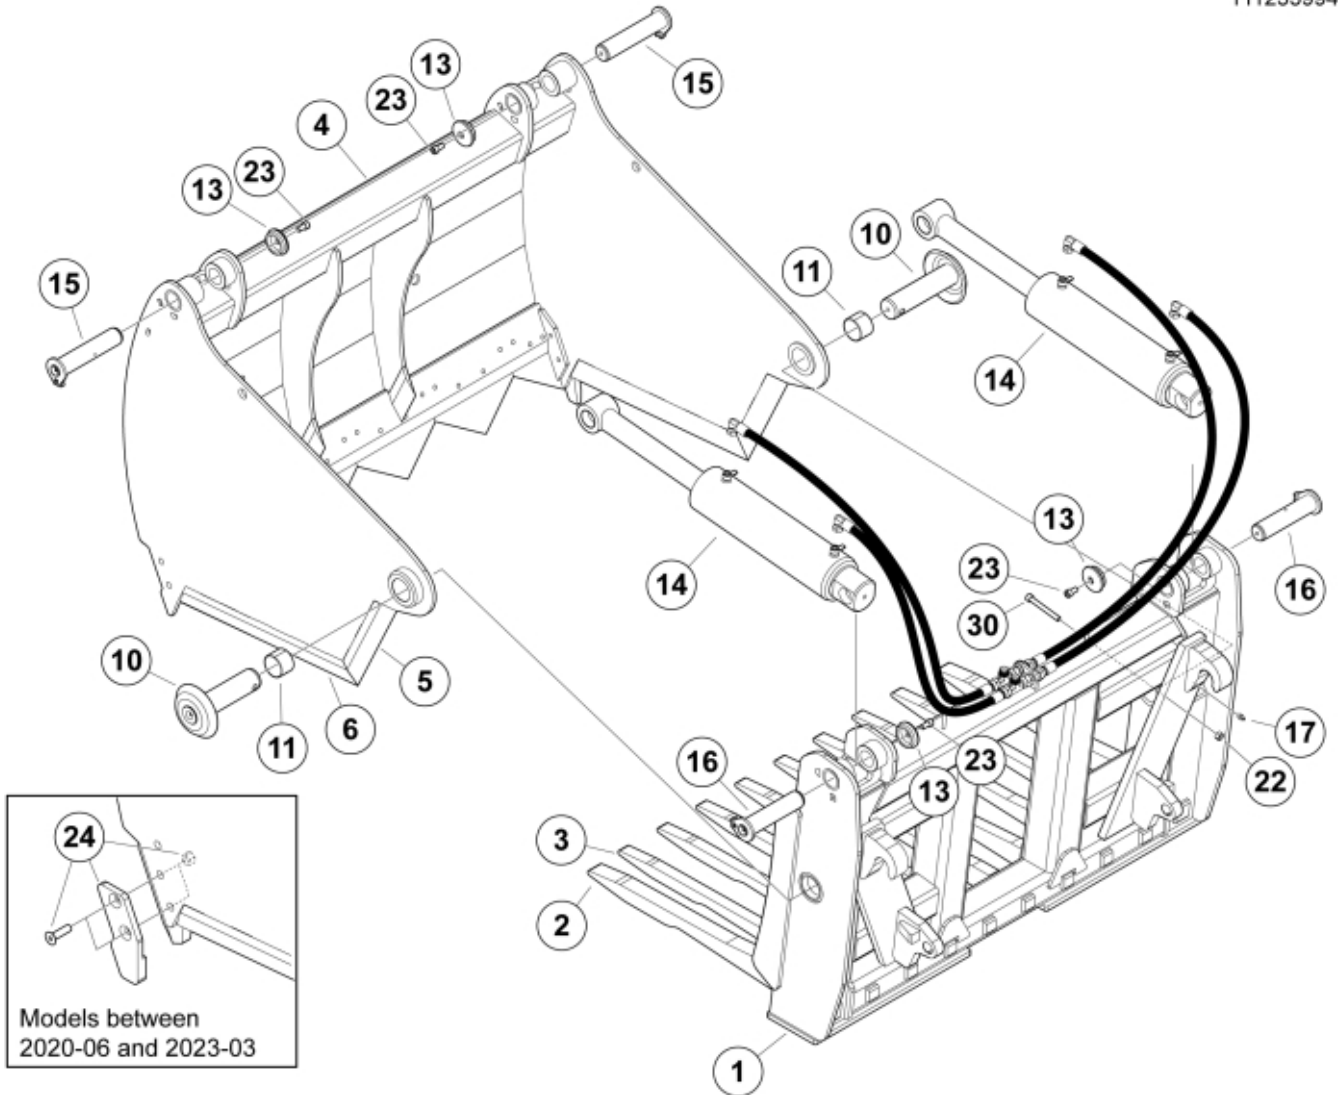

r11255994-1

Models between
2020-06 and 2023-03

r11255994-2

Part assemblies		Silocut 125 SG Profiled tines Euro		
Specification		Year From: 01/01/2021 00:00:00		
PartNo	Pos	Qty	Name	Specifications
11255994		1	Silocut 125 SG Profiled tines Euro	01/01/2021 00:00:00
60058856-17	1	1	Frame	
60054861-17	2	2	• Tine	
60054748-17	3	8	• Tine	
60060440-17	4	1	Jaw	
11261263	5	2	• Cutting edge	
60060723	6	2	• Cutting edge	
5016968	7	2	Hose clamp	
5013101	8	2	Washer	BRB 8,4 x 16
5011553	9	2	Nut	M6M M8 Loc-king
11262660	10	2	Pin	
5018909	11	2	Bushing	
5050610	12	22	Screw	MF6S 12.9 fzb M12x20
5215131	13	4	Locking cover	
12727810-1	14	2	Cylinder	Glossy Black, 05/04/2026 00:00:00
9020124	15	2	Pin cpl.	
9020126	16	2	Pin cpl.	
5023005	17	2	Greaser	M 10 x 1
5028031	18	2	T-Adapter	
11120580	19	2	Adapter cpl.	
10378383		1	Hose kit	
9032497	20	2	• Hose	3/8" L=680mm
9032498	21	2	• Hose	3/8" L=1030mm
5011554	22	2	Nut	Loc-King M10
5004917	23	4	Screw	
60092323	24	1	Service kit	
		1	• Tooth	
		1	• Tooth	
		4	• Screw	
		4	• Nut	M12 Loc
60089924-22	26	1	Cutting edge LH	
11262629-22	27	4	Cutting edge	250mm
60089923-22	28	1	Cutting edge RH	
5004956	30	2	Screw	MC6S M10 x 90
5022177	31	1	Cable tie	Red
5022179	32	1	Cable tie	Blue
11136516	39	2	Warning decal	
11137324	40	1	Warning decal	"Keep cutting edges sharp"
60018712	41	1	Warning decal	
1123673	42	1	Warning decal	
1123674	43	1	Warning decal	"Read manual"
11137135	44	1	Decal	Silocut
11137180	45	2	Decal	125 SG
11136459	46	1	Warning decal	Only for North Am. Warning triangle
11136447	47	1	Warning decal	Only for North Am. DANGER