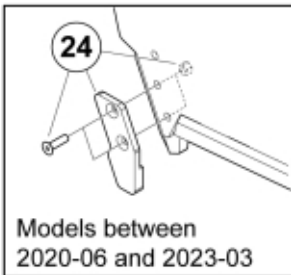

r11255994-1

Models between
2020-06 and 2023-03

r11255994-2

Part assemblies		Silocut 125 SG Profiled tines Euro		
Specification		Year From: 01/01/2021 00:00:00		
PartNo	Pos	Qty	Name	Specifications
11255994		1	Silocut 125 SG Profiled tines Euro	01/01/2021 00:00:00
60058856-17	1	1	Frame	
60054861-17	2	2	• Tine	
60054748-17	3	8	• Tine	
60060440-17	4	1	Jaw	
11261263	5	2	• Cutting edge	
60060723	6	2	• Cutting edge	
5016968	7	2	Hose clamp	
5013101	8	2	Washer	BRB 8,4 x 16
5011553	9	2	Nut	M6M M8 Loc-king
11262660	10	2	Pin	
5018909	11	2	Bushing	
5050610	12	22	Screw	MF6S 12.9 fzb M12x20
5215131	13	4	Locking cover	
12727810-1	14	2	Cylinder	Glossy Black, 05/04/2026 00:00:00
9020124	15	2	Pin cpl.	
9020126	16	2	Pin cpl.	
5023005	17	2	Greaser	M 10 x 1
5028031	18	2	T-Adapter	
11120580	19	2	Adapter cpl.	
10378383		1	Hose kit	
9032497	20	2	• Hose	3/8" L=680mm
9032498	21	2	• Hose	3/8" L=1030mm
5011554	22	2	Nut	Loc-King M10
5004917	23	4	Screw	
60092323	24	1	Service kit	
		1	• Tooth	
		1	• Tooth	
		4	• Screw	
		4	• Nut	M12 Loc
60089924-22	26	1	Cutting edge LH	
11262629-22	27	4	Cutting edge	250mm
60089923-22	28	1	Cutting edge RH	
5004956	30	2	Screw	MC6S M10 x 90
5022177	31	1	Cable tie	Red
5022179	32	1	Cable tie	Blue
11136516	39	2	Warning decal	
11137324	40	1	Warning decal	"Keep cutting edges sharp"
60018712	41	1	Warning decal	
1123673	42	1	Warning decal	
1123674	43	1	Warning decal	"Read manual"
11137135	44	1	Decal	Silocut
11137180	45	2	Decal	125 SG
11136459	46	1	Warning decal	Only for North Am. Warning triangle
11136447	47	1	Warning decal	Only for North Am. DANGER