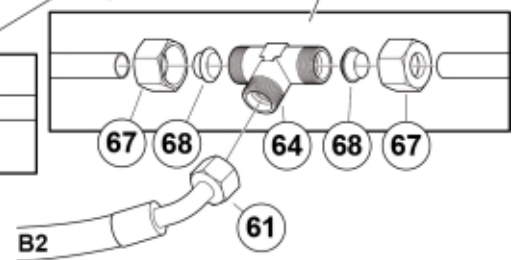

M 60079562

Description CNH
Part assemblies Hydraulic connection

PartNo	Pos	Qty	Name	Specifications
60079562		1 PCS	Hydraulic connection	
10391919	30	1	Bracket	
10391920	31	2 PCS	Bracket	
5002078	32	3	Screw	M6S 10x40 (8.8)
5011054	33	3	Nut	M6M M10
5013110	34	6	Washer	BRB 10.5x22x2
5005999	35	2	Screw	M6SF M10x45
5006018	36	2	Screw	M6SF M8x25
5052286	60	4	Hose	1/2" L=1300 B 24x1,5MS90LM 7/8RLM
5052287	61	1	Hose	1/2" L=1400 B 24x1,5MS90LM 7/8RLM
5051098	64	2 PCS	T-Adapter	
5027828	65	2 PCS	Adaptor	M24x1,5
5028321	67	8 PCS	Nut	M24x1.5 for Pipe Ø16
5028323	68	8 PCS	Ferrule	For Pipe Ø16
5051099	69	2 PCS	Shut-off valve	
5051143	70	4 PCS	Adaptor	
5033606	75	5	Cable tie	7,5 x 385
5013853	77	4	Dowty washer	Tredo 1/2", Part is included in kit 60007907 Hose cpl., 9032177 Hose cpl.
60039526	78	2	Protection sleeve	
60000100	79	1	Decal kit	ECK