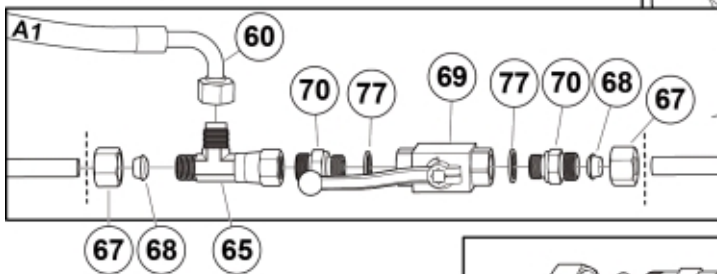

M 60079562

Description CNH
Part assemblies Hydraulic connection

PartNo	Pos	Qty	Name	Specifications
60079562		1 PCS	Hydraulic connection	
10391919	30	1	Bracket	
10391920	31	2 PCS	Bracket	
5002078	32	3	Screw	M6S 10x40 (8.8)
5011054	33	3	Nut	M6M M10
5013110	34	6	Washer	BRB 10.5x22x2
5005999	35	2	Screw	M6SF M10x45
5006018	36	2	Screw	M6SF M8x25
5052286	60	4	Hose	1/2" L=1300 B 24x1,5MS90LM 7/8RLM
5052287	61	1	Hose	1/2" L=1400 B 24x1,5MS90LM 7/8RLM
5051098	64	2 PCS	T-Adapter	
5027828	65	2 PCS	Adaptor	M24x1,5
5028321	67	8 PCS	Nut	M24x1.5 for Pipe Ø16
5028323	68	8 PCS	Ferrule	For Pipe Ø16
5051099	69	2 PCS	Shut-off valve	
5051143	70	4 PCS	Adaptor	
5033606	75	5	Cable tie	7,5 x 385
5013853	77	4	Dowty washer	Tredo 1/2", Part is included in kit 60007907 Hose cpl., 9032177 Hose cpl.
60039526	78	2	Protection sleeve	
60000100	79	1	Decal kit	ECK