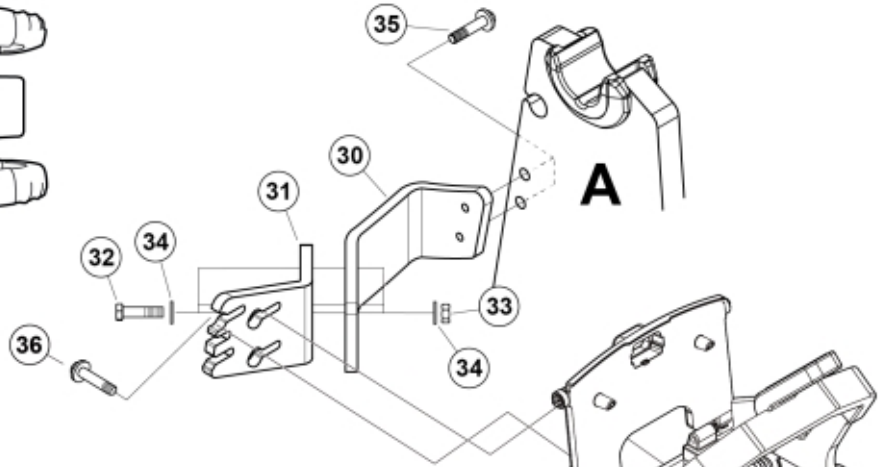

M 60079562

Description CNH
Part assemblies Hydraulic connection

PartNo	Pos	Qty	Name	Specifications
60079562		1 PCS	Hydraulic connection	
10391919	30	1	Bracket	
10391920	31	2 PCS	Bracket	
5002078	32	3	Screw	M6S 10x40 (8.8)
5011054	33	3	Nut	M6M M10
5013110	34	6	Washer	BRB 10.5x22x2
5005999	35	2	Screw	M6SF M10x45
5006018	36	2	Screw	M6SF M8x25
5052286	60	4	Hose	1/2" L=1300 B 24x1,5MS90LM 7/8RLM
5052287	61	1	Hose	1/2" L=1400 B 24x1,5MS90LM 7/8RLM
5051098	64	2 PCS	T-Adapter	
5027828	65	2 PCS	Adaptor	M24x1,5
5028321	67	8 PCS	Nut	M24x1.5 for Pipe Ø16
5028323	68	8 PCS	Ferrule	For Pipe Ø16
5051099	69	2 PCS	Shut-off valve	
5051143	70	4 PCS	Adaptor	
5033606	75	5	Cable tie	7,5 x 385
5013853	77	4	Dowty washer	Tredo 1/2", Part is included in kit 60007907 Hose cpl., 9032177 Hose cpl.
60039526	78	2	Protection sleeve	
60000100	79	1	Decal kit	ECK