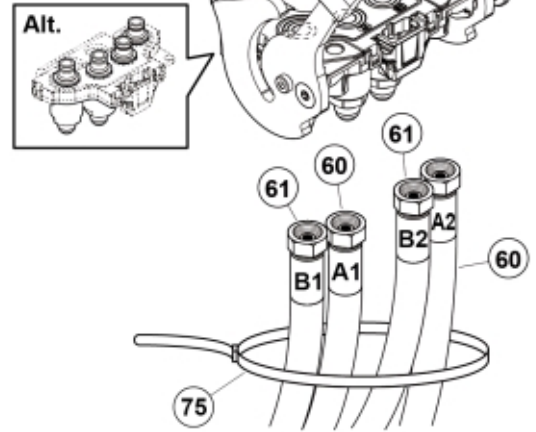

M 60079562

Description CNH
Part assemblies Hydraulic connection

PartNo	Pos	Qty	Name	Specifications
60079562		1 PCS	Hydraulic connection	
10391919	30	1	Bracket	
10391920	31	2 PCS	Bracket	
5002078	32	3	Screw	M6S 10x40 (8.8)
5011054	33	3	Nut	M6M M10
5013110	34	6	Washer	BRB 10.5x22x2
5005999	35	2	Screw	M6SF M10x45
5006018	36	2	Screw	M6SF M8x25
5052286	60	4	Hose	1/2" L=1300 B 24x1,5MS90LM 7/8RLM
5052287	61	1	Hose	1/2" L=1400 B 24x1,5MS90LM 7/8RLM
5051098	64	2 PCS	T-Adapter	
5027828	65	2 PCS	Adaptor	M24x1,5
5028321	67	8 PCS	Nut	M24x1.5 for Pipe Ø16
5028323	68	8 PCS	Ferrule	For Pipe Ø16
5051099	69	2 PCS	Shut-off valve	
5051143	70	4 PCS	Adaptor	
5033606	75	5	Cable tie	7,5 x 385
5013853	77	4	Dowty washer	Tredo 1/2", Part is included in kit 60007907 Hose cpl., 9032177 Hose cpl.
60039526	78	2	Protection sleeve	
60000100	79	1	Decal kit	ECK