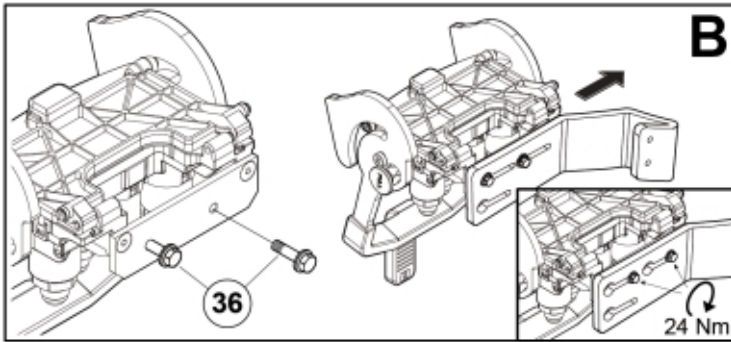

M 60079562

Description CNH
Part assemblies Hydraulic connection

PartNo	Pos	Qty	Name	Specifications
60079562		1 PCS	Hydraulic connection	
10391919	30	1	Bracket	
10391920	31	2 PCS	Bracket	
5002078	32	3	Screw	M6S 10x40 (8.8)
5011054	33	3	Nut	M6M M10
5013110	34	6	Washer	BRB 10.5x22x2
5005999	35	2	Screw	M6SF M10x45
5006018	36	2	Screw	M6SF M8x25
5052286	60	4	Hose	1/2" L=1300 B 24x1,5MS90LM 7/8RLM
5052287	61	1	Hose	1/2" L=1400 B 24x1,5MS90LM 7/8RLM
5051098	64	2 PCS	T-Adapter	
5027828	65	2 PCS	Adaptor	M24x1,5
5028321	67	8 PCS	Nut	M24x1.5 for Pipe Ø16
5028323	68	8 PCS	Ferrule	For Pipe Ø16
5051099	69	2 PCS	Shut-off valve	
5051143	70	4 PCS	Adaptor	
5033606	75	5	Cable tie	7,5 x 385
5013853	77	4	Dowty washer	Tredo 1/2", Part is included in kit 60007907 Hose cpl., 9032177 Hose cpl.
60039526	78	2	Protection sleeve	
60000100	79	1	Decal kit	ECK