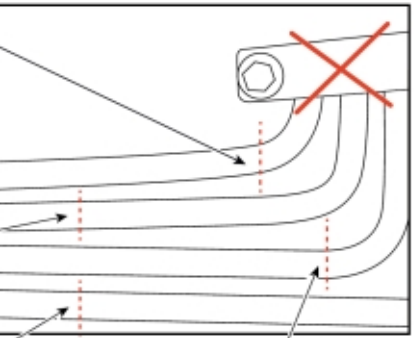

M 60079562

Description CNH
Part assemblies Hydraulic connection

PartNo	Pos	Qty	Name	Specifications
60079562		1 PCS	Hydraulic connection	
10391919	30	1	Bracket	
10391920	31	2 PCS	Bracket	
5002078	32	3	Screw	M6S 10x40 (8.8)
5011054	33	3	Nut	M6M M10
5013110	34	6	Washer	BRB 10.5x22x2
5005999	35	2	Screw	M6SF M10x45
5006018	36	2	Screw	M6SF M8x25
5052286	60	4	Hose	1/2" L=1300 B 24x1,5MS90LM 7/8RLM
5052287	61	1	Hose	1/2" L=1400 B 24x1,5MS90LM 7/8RLM
5051098	64	2 PCS	T-Adapter	
5027828	65	2 PCS	Adaptor	M24x1,5
5028321	67	8 PCS	Nut	M24x1.5 for Pipe Ø16
5028323	68	8 PCS	Ferrule	For Pipe Ø16
5051099	69	2 PCS	Shut-off valve	
5051143	70	4 PCS	Adaptor	
5033606	75	5	Cable tie	7,5 x 385
5013853	77	4	Dowty washer	Tredo 1/2", Part is included in kit 60007907 Hose cpl., 9032177 Hose cpl.
60039526	78	2	Protection sleeve	
60000100	79	1	Decal kit	ECK