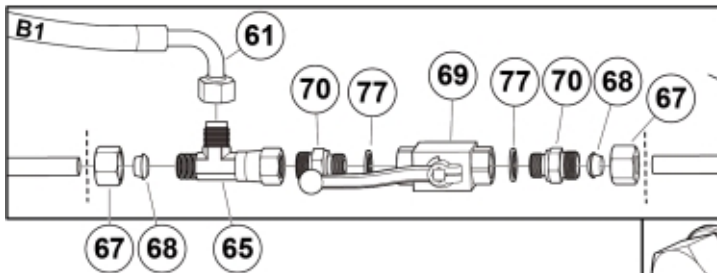

M 60079562

Description CNH
Part assemblies Hydraulic connection

PartNo	Pos	Qty	Name	Specifications
60079562		1 PCS	Hydraulic connection	
10391919	30	1	Bracket	
10391920	31	2 PCS	Bracket	
5002078	32	3	Screw	M6S 10x40 (8.8)
5011054	33	3	Nut	M6M M10
5013110	34	6	Washer	BRB 10.5x22x2
5005999	35	2	Screw	M6SF M10x45
5006018	36	2	Screw	M6SF M8x25
5052286	60	4	Hose	1/2" L=1300 B 24x1,5MS90LM 7/8RLM
5052287	61	1	Hose	1/2" L=1400 B 24x1,5MS90LM 7/8RLM
5051098	64	2 PCS	T-Adapter	
5027828	65	2 PCS	Adaptor	M24x1,5
5028321	67	8 PCS	Nut	M24x1.5 for Pipe Ø16
5028323	68	8 PCS	Ferrule	For Pipe Ø16
5051099	69	2 PCS	Shut-off valve	
5051143	70	4 PCS	Adaptor	
5033606	75	5	Cable tie	7,5 x 385
5013853	77	4	Dowty washer	Tredo 1/2", Part is included in kit 60007907 Hose cpl., 9032177 Hose cpl.
60039526	78	2	Protection sleeve	
60000100	79	1	Decal kit	ECK