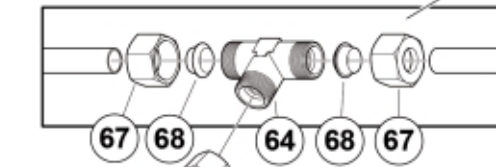

M 60079562

Description CNH
Part assemblies Hydraulic connection

PartNo	Pos	Qty	Name	Specifications
60079562		1 PCS	Hydraulic connection	
10391919	30	1	Bracket	
10391920	31	2 PCS	Bracket	
5002078	32	3	Screw	M6S 10x40 (8.8)
5011054	33	3	Nut	M6M M10
5013110	34	6	Washer	BRB 10.5x22x2
5005999	35	2	Screw	M6SF M10x45
5006018	36	2	Screw	M6SF M8x25
5052286	60	4	Hose	1/2" L=1300 B 24x1,5MS90LM 7/8RLM
5052287	61	1	Hose	1/2" L=1400 B 24x1,5MS90LM 7/8RLM
5051098	64	2 PCS	T-Adapter	
5027828	65	2 PCS	Adaptor	M24x1,5
5028321	67	8 PCS	Nut	M24x1.5 for Pipe Ø16
5028323	68	8 PCS	Ferrule	For Pipe Ø16
5051099	69	2 PCS	Shut-off valve	
5051143	70	4 PCS	Adaptor	
5033606	75	5	Cable tie	7,5 x 385
5013853	77	4	Dowty washer	Tredo 1/2", Part is included in kit 60007907 Hose cpl., 9032177 Hose cpl.
60039526	78	2	Protection sleeve	
60000100	79	1	Decal kit	ECK