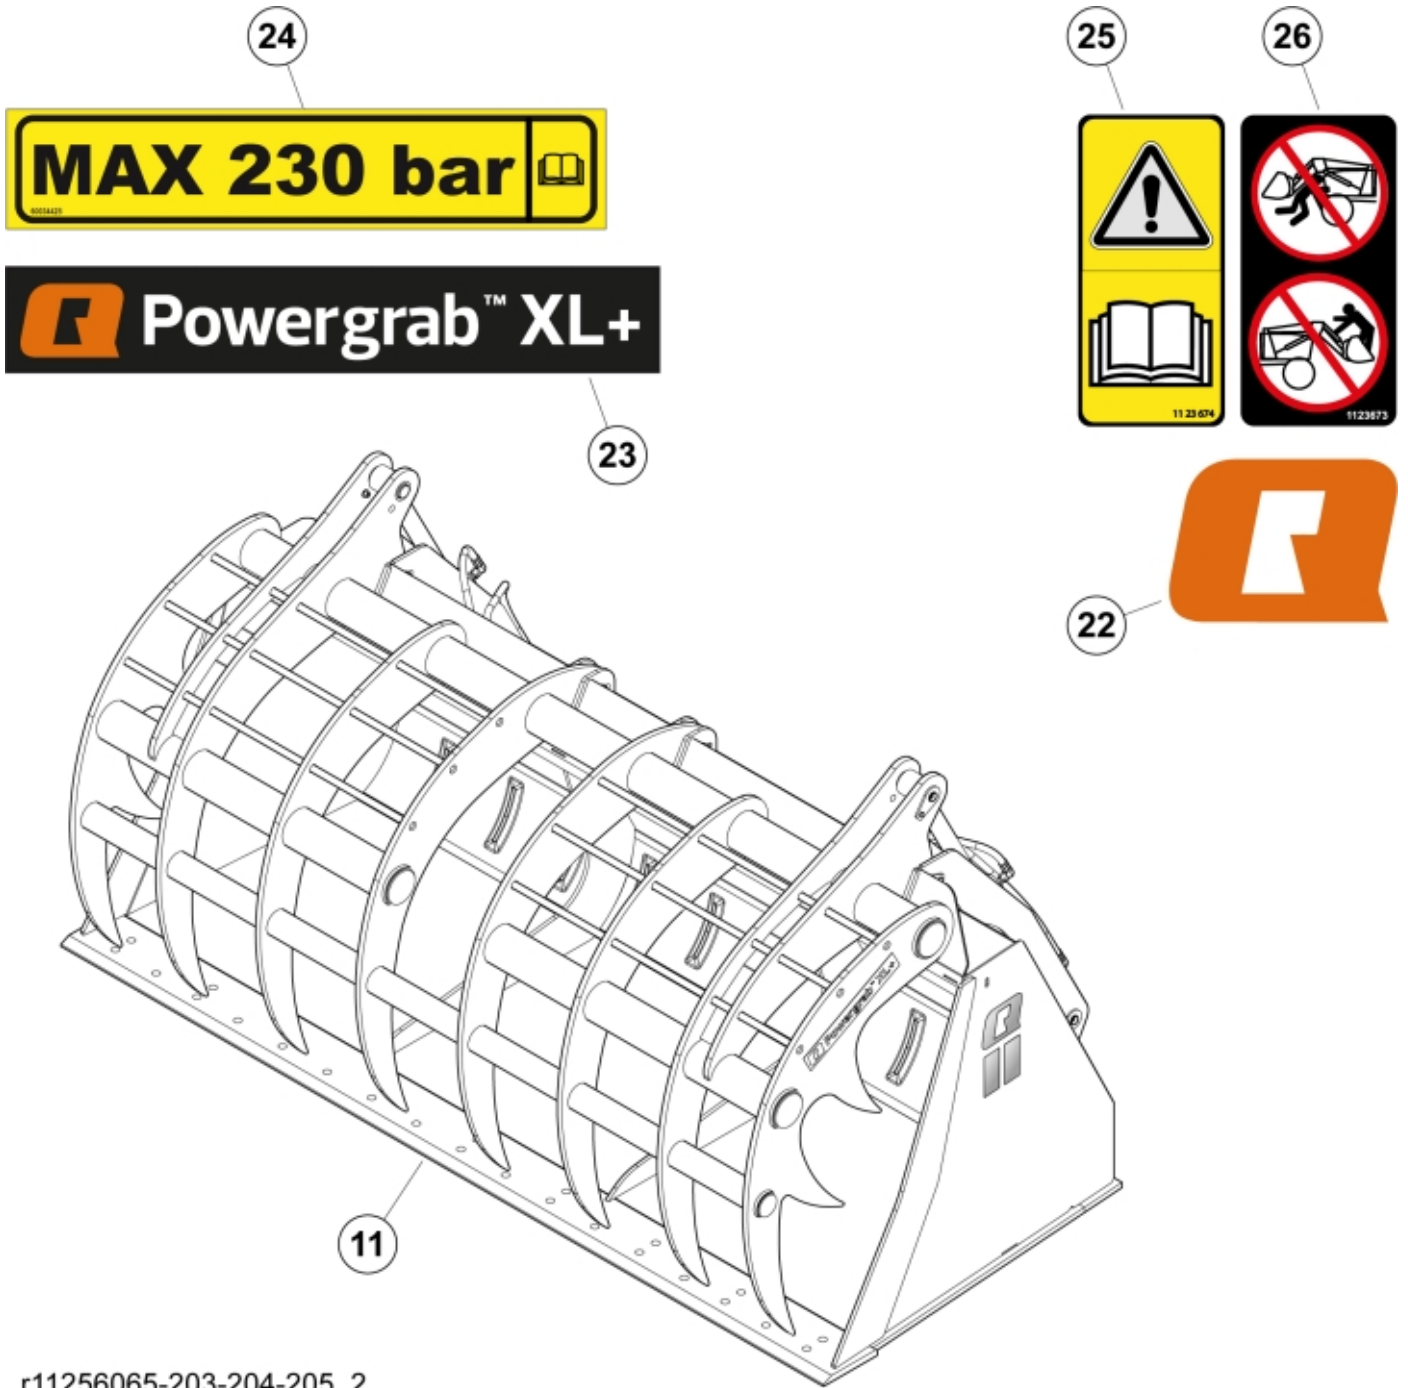

r11256065-203-204-205_1

r11256065-203-204-205_2

Part assemblies Powergrab XL+ 260

| PartNo | Pos | Qty | Name | Specifications |
|---------------|------------|------------|-------------------|-----------------------|
| 11256203 | | 1 | Powergrab XL+ 260 | |
| 60014379-1 | 1 | 2 | Cylinder | |
| 60077887 | 2 | 4 | Pin cpl. | |
| 60075512 | 3 | 2 | Plastic cover | |
| 5052083 | 4 | 4 | Bushing | |
| 60073251 | 5 | 2 | Pin cpl. | |
| 5215131 | 6 | 6 | Locking cover | |
| 5050608 | 7 | 8 | Screw | MC6S M10x20 Loc |
| 60075761-17 | 8 | 1 | Jaw | |
| 60018059 | 9 | 2 | Pivot Pin | D=35, L84mm |
| 60075734-17 | 10 | 1 | Bucket | |
| 60075739 | 11 | 1 | • Cutting edge | |
| 11261471 | 12 | 6 | Plastic cover | |
| 60083834 | 13 | 2 | Hose | |
| 60083833 | 14 | 2 | Hose | |
| 5016968 | 15 | 2 | Hose clamp | |
| 5028031 | 16 | 2 | T-Adapter | |
| 11120580 | 17 | 2 | Adapter cpl. | |
| 5011553 | 18 | 2 | Nut | M6M M8 Loc-king |
| 5022179 | 19 | 1 | Cable tie | Blue |
| 5022177 | 20 | 1 | Cable tie | Red |
| 5053440 | 21 | 2 | Washer | |
| 60056248 | 22 | 1 | Decal | "Q" Large 158 mm |
| 60074801 | 23 | 2 | Decal | |
| 60034425 | 24 | 1 | Warning decal | |
| 1123674 | 25 | 1 | Warning decal | "Read manual" |
| 1123673 | 26 | 1 | Warning decal | |