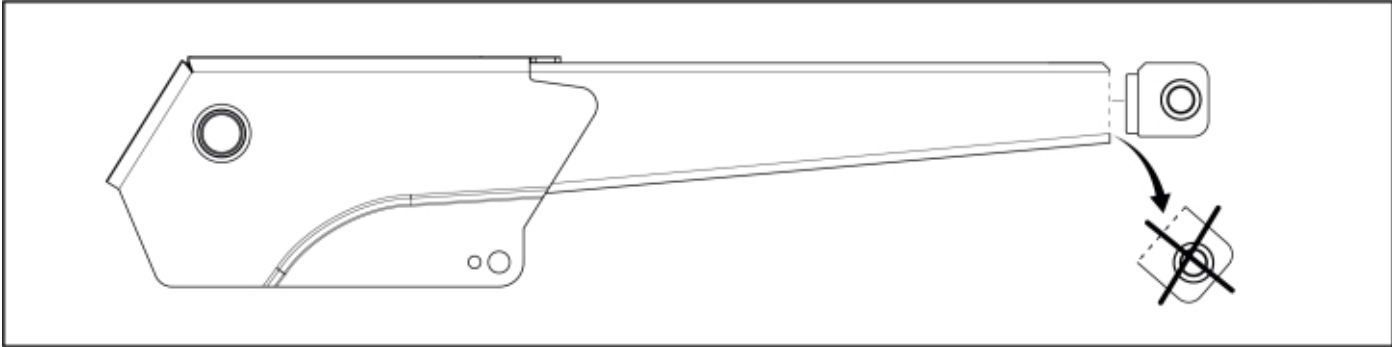

r4500480

Part assemblies Repair Kit

PartNo	Pos	Qty	Name	Specifications
4500480	1	1	Repair Kit	
