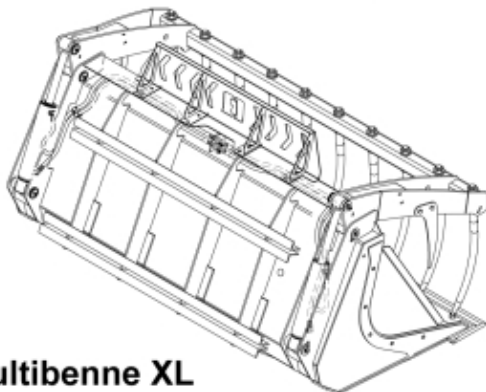

M 60071811-1

Silocut XL+

Silocut L+

Powergrab XL

Silograb XL

Multibenne XL

M 60071811-2

Part assemblies Pressure relief valve kit

PartNo	Pos	Qty	Name	Specifications
60071811		1 PCS	Pressure relief valve kit	
60071812	1	1 PCS	Restrictor block	230 bar
1120012	2	4	Adaptor	G 1/2"
5013853	3	6	Dowty washer	Tredo 1/2", Part is included in kit 60007907 Hose cpl., 9032177 Hose cpl.