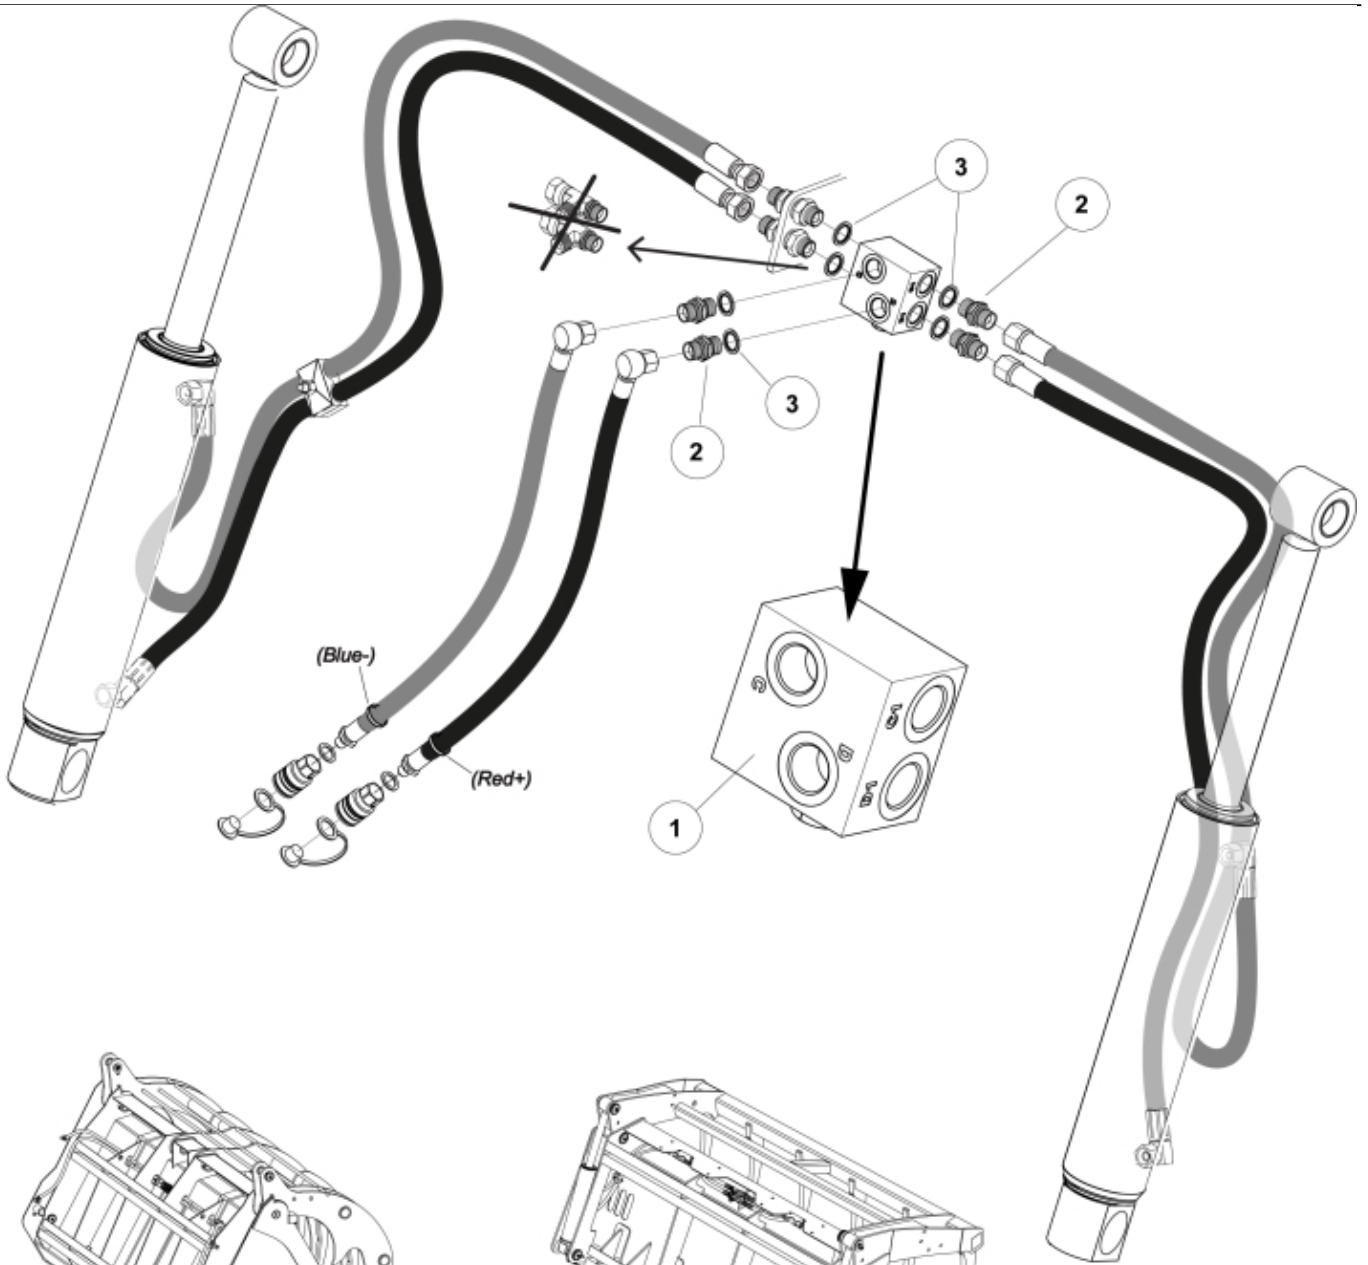

M 60071811-1

Silocut XL+

Silocut L+

Powergrab XL

Silograb XL

Multibenne XL

M 60071811-2

Part assemblies Pressure relief valve kit

PartNo	Pos	Qty	Name	Specifications
60071811		1 PCS	Pressure relief valve kit	
60071812	1	1 PCS	Restrictor block	230 bar
1120012	2	4	Adaptor	G 1/2"
5013853	3	6	Dowty washer	Tredo 1/2", Part is included in kit 60007907 Hose cpl., 9032177 Hose cpl.