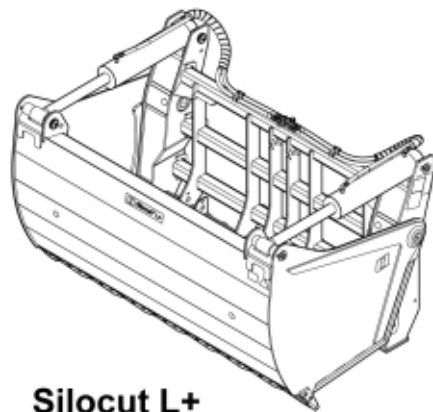

M 60071811-1

Silocut XL+

Silocut L+

Powergrab XL

Silograb XL

Multibenne XL

M 60071811-2

Part assemblies Pressure relief valve kit

PartNo	Pos	Qty	Name	Specifications
60071811		1 PCS	Pressure relief valve kit	
60071812	1	1 PCS	Restrictor block	230 bar
1120012	2	4	Adaptor	G 1/2"
5013853	3	6	Dowty washer	Tredo 1/2", Part is included in kit 60007907 Hose cpl., 9032177 Hose cpl.