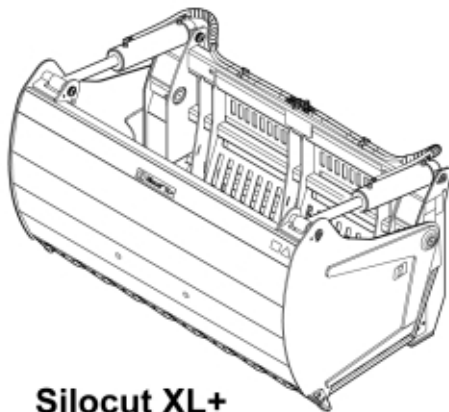

M 60071811-1

Silocut XL+

Silocut L+

Powergrab XL

Silograb XL

Multibenne XL

M 60071811-2

Part assemblies Pressure relief valve kit

PartNo	Pos	Qty	Name	Specifications
60071811		1 PCS	Pressure relief valve kit	
60071812	1	1 PCS	Restrictor block	230 bar
1120012	2	4	Adaptor	G 1/2"
5013853	3	6	Dowty washer	Tredo 1/2", Part is included in kit 60007907 Hose cpl., 9032177 Hose cpl.