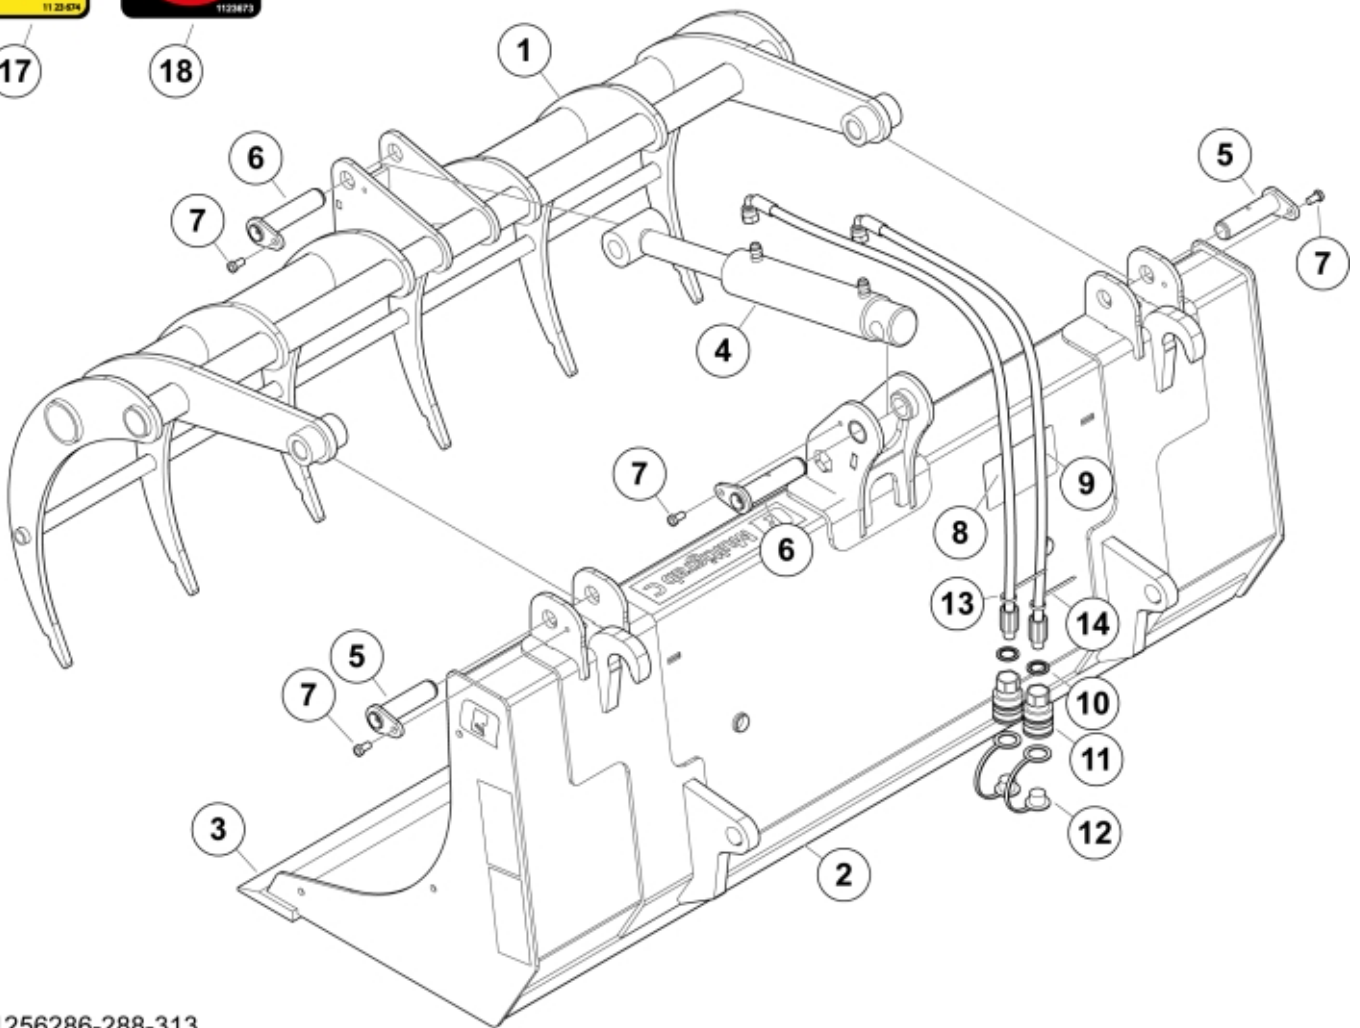

17

18

Multigrab C

16

15

r11256286-288-313

Part assemblies Multigrab C 120 Euro

PartNo	Pos	Qty	Name	Specifications
11256286		1	Multigrab C 120 Euro	
	1	1	Jaw	
	2	1	Bucket	
11262072	3	1	Cutting edge	
60075065-1	4	1	Cylinder	
60058259	5	2 PCS	Pin	D=25 L=95
60081259	6	2	Pin	
5002058	7	4	Screw	M6S 8x16
60081267	8	1	Hose	3/8" L=1400 9/16 90LMC 1/2GRU
60081266	9	1	Hose	3/8" L=1200 9/16 90LMC 1/2GRU
5013853	10	2	Dowty washer	Tredo 1/2", Part is included in kit 60007907 Hose cpl., 9032177 Hose cpl.
5044127	11	2	Quick Coupling	1/2", Part is included in kit 60007907 Hose cpl., 9032177 Hose cpl.
5044130	12	2	Dust Cover	Part is included in kit 60007907 Hose cpl., 9032177 Hose cpl.
5022179	13	1	Cable tie	Blue
5022177	14	1	Cable tie	Red
60056626	15	2	Decal	
60090131	16	1	Decal	
1123674	17	1	Warning decal	"Read manual"
1123673	18	1	Warning decal	