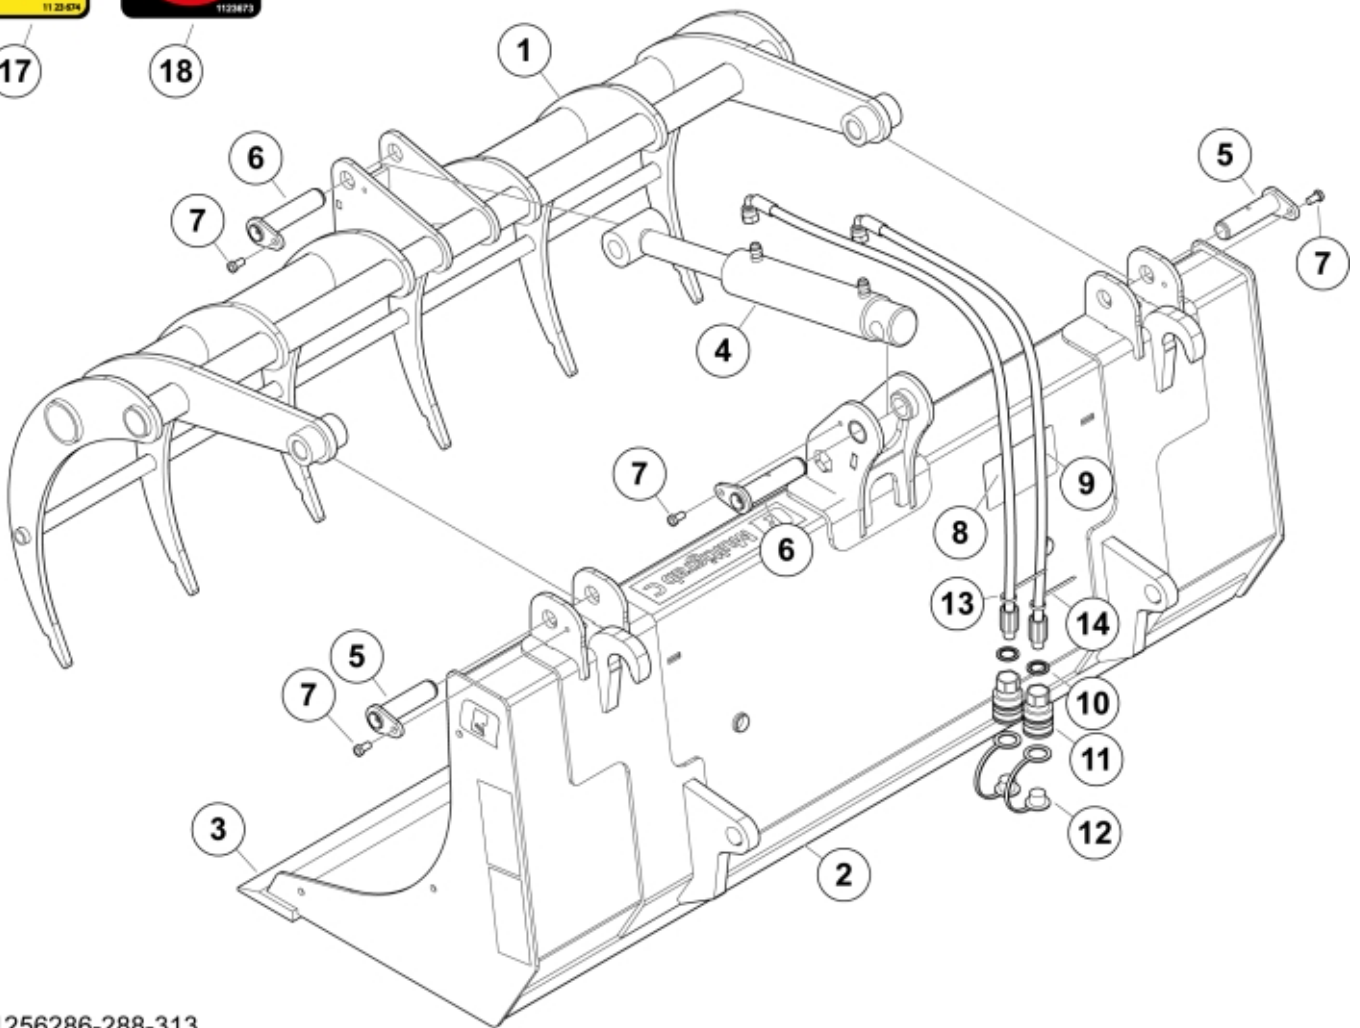

17

18

Multigrab C

16

15

r11256286-288-313

Part assemblies   Multigrab C 120 Euro

PartNo	Pos	Qty	Name	Specifications
11256286		1	Multigrab C 120 Euro	
	1	1	Jaw	
	2	1	Bucket	
11262072	3	1	Cutting edge	
60075065-1	4	1	Cylinder	
60058259	5	2 PCS	Pin	D=25 L=95
60081259	6	2	Pin	
5002058	7	4	Screw	M6S 8x16
60081267	8	1	Hose	3/8" L=1400 9/16 90LMC 1/2GRU
60081266	9	1	Hose	3/8" L=1200 9/16 90LMC 1/2GRU
5013853	10	2	Dowty washer	Tredo 1/2", Part is included in kit 60007907 Hose cpl., 9032177 Hose cpl.
5044127	11	2	Quick Coupling	1/2", Part is included in kit 60007907 Hose cpl., 9032177 Hose cpl.
5044130	12	2	Dust Cover	Part is included in kit 60007907 Hose cpl., 9032177 Hose cpl.
5022179	13	1	Cable tie	Blue
5022177	14	1	Cable tie	Red
60056626	15	2	Decal	
60090131	16	1	Decal	
1123674	17	1	Warning decal	"Read manual"
1123673	18	1	Warning decal