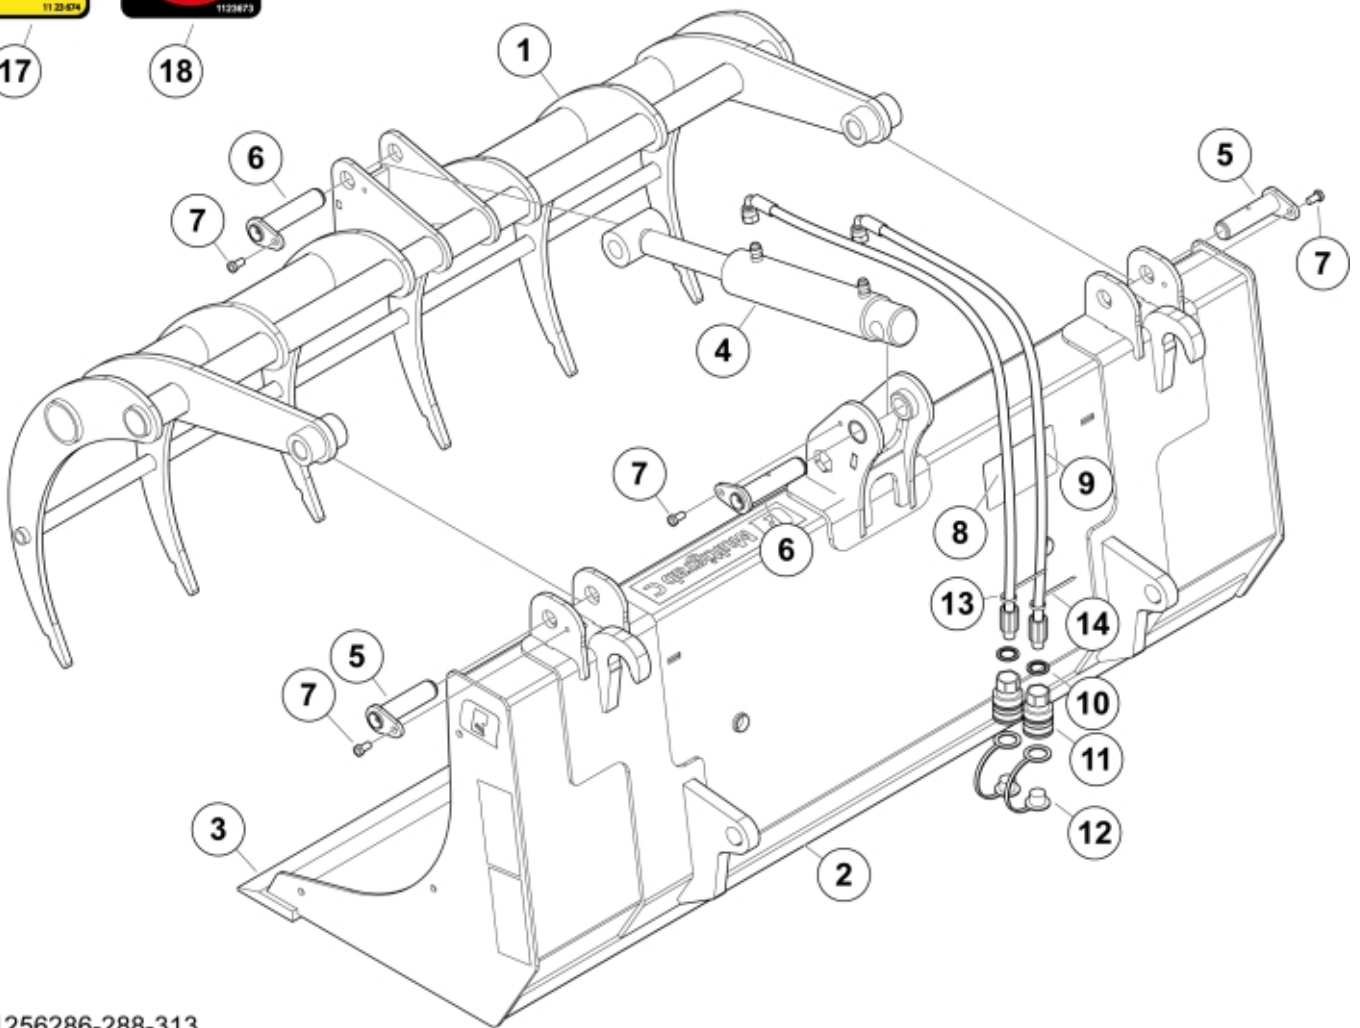

## Multigrab C

16

r11256286-288-313

**Part assemblies**      Multigrab CM 140 Euro

<b>PartNo</b>	<b>Pos</b>	<b>Qty</b>	<b>Name</b>	<b>Specifications</b>
11256288		1	Multigrab C 140 Euro	
	1	1	Jaw	
	2	1	Bucket	
11262109	3	1	Cutting edge	
60075065-1	4	1	Cylinder	
60058259	5	2 PCS	Pin	D=25 L=95
60081259	6	2	Pin	
5002058	7	4	Screw	M6S 8x16
60081267	8	1	Hose	3/8" L=1400 9/16 90LMC 1/2GRU
60081266	9	1	Hose	3/8" L=1200 9/16 90LMC 1/2GRU
5013853	10	2	Dowty washer	Tredo 1/2", Part is included in kit 60007907 Hose cpl., 9032177 Hose cpl.
5044127	11	2	Quick Coupling	1/2", Part is included in kit 60007907 Hose cpl., 9032177 Hose cpl.
5044130	12	2	Dust Cover	Part is included in kit 60007907 Hose cpl., 9032177 Hose cpl.
5022179	13	1	Cable tie	Blue
5022177	14	1	Cable tie	Red
60056626	15	2	Decal	
60090131	16	1	Decal	
1123674	17	1	Warning decal	"Read manual"
1123673	18	1	Warning decal	