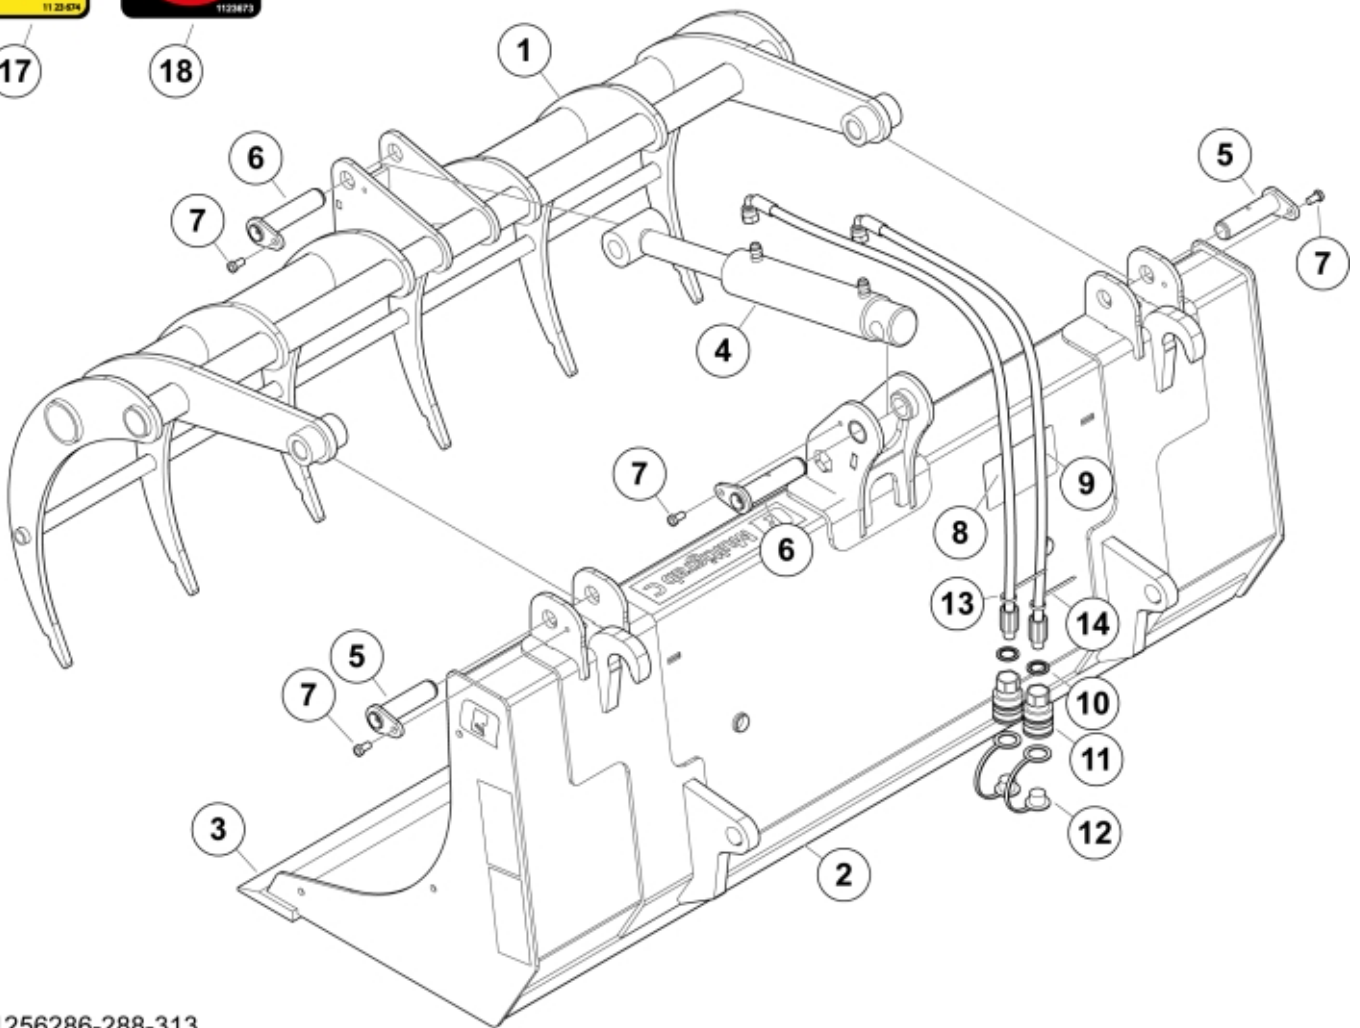

17

18

Multigrab C

16

15

r11256286-288-313

Part assemblies Multigrab CL 170 Euro

PartNo	Pos	Qty	Name	Specifications
11256313		1	Multigrab C 170 Euro	
	1	1	Jaw	
	2	1	Bucket	
11262664	3	1	Cutting edge	
60075065-1	4	1	Cylinder	
60058259	5	2 PCS	Pin	D=25 L=95
60081259	6	2	Pin	
5002058	7	4	Screw	M6S 8x16
60081267	8	1	Hose	3/8" L=1400 9/16 90LMC 1/2GRU
60081266	9	1	Hose	3/8" L=1200 9/16 90LMC 1/2GRU
5013853	10	2	Dowty washer	Tredo 1/2", Part is included in kit 60007907 Hose cpl., 9032177 Hose cpl.
5044127	11	2	Quick Coupling	1/2", Part is included in kit 60007907 Hose cpl., 9032177 Hose cpl.
5044130	12	2	Dust Cover	Part is included in kit 60007907 Hose cpl., 9032177 Hose cpl.
5022179	13	1	Cable tie	Blue
5022177	14	1	Cable tie	Red
60056626	15	2	Decal	
60090131	16	1	Decal	
1123674	17	1	Warning decal	"Read manual"
1123673	18	1	Warning decal	