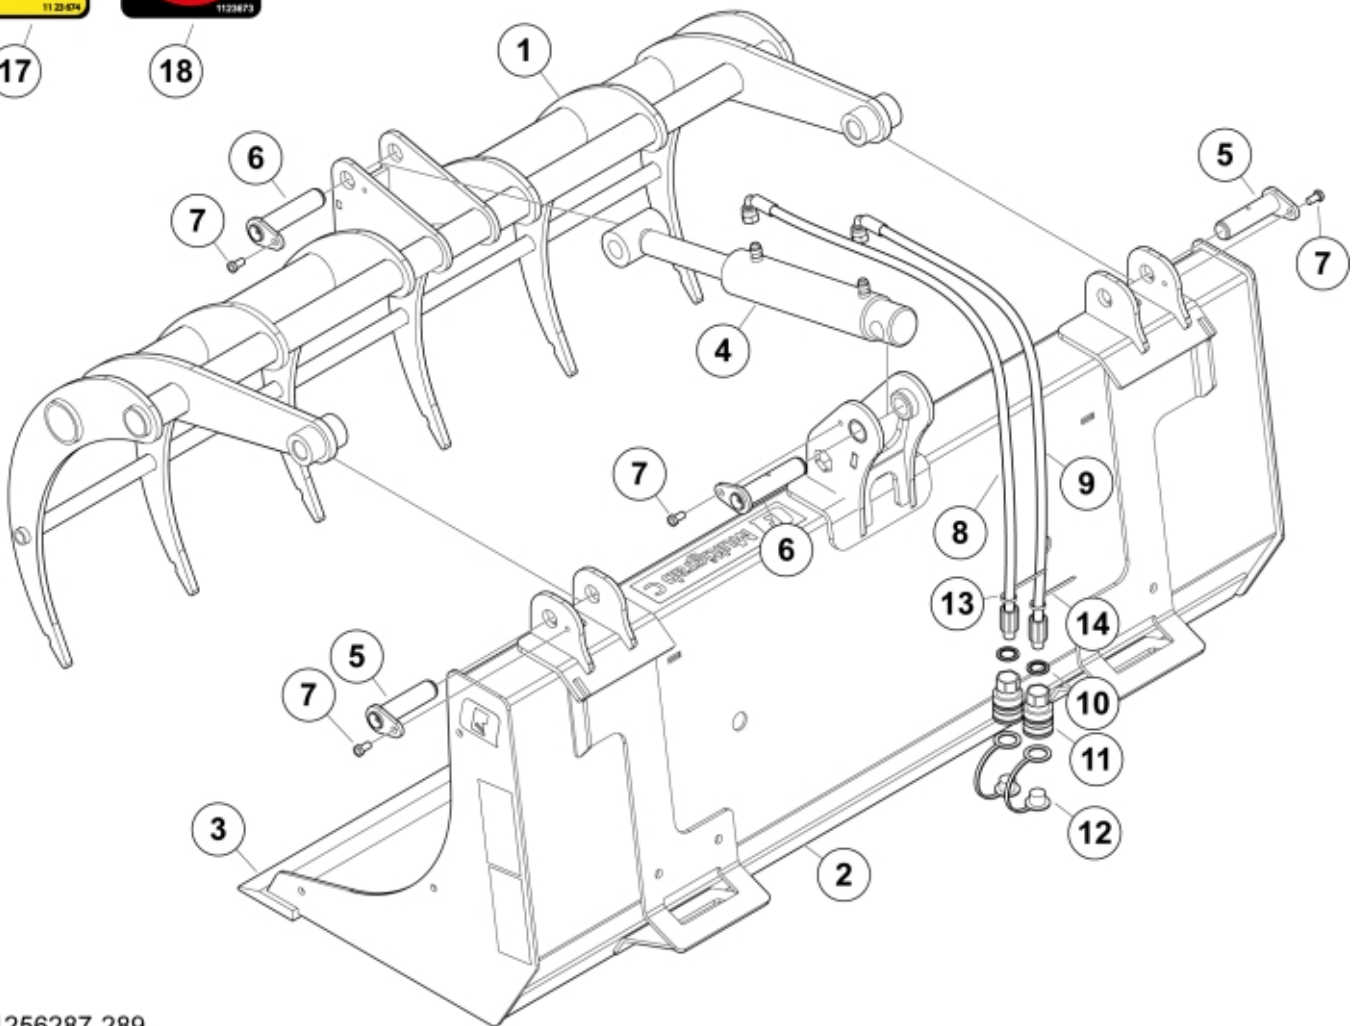

17

18

Multigrab C

16

15

r11256287-289

Part assemblies Multigrab C 120 Skidsteer

PartNo	Pos	Qty	Name	Specifications
11256287		1	Multigrab C 120 Skidsteer	
	1	1	Jaw	
	2	1	Bucket	
11262072	3	1	Cutting edge	
60075065-1	4	1	Cylinder	
60058259	5	2 PCS	Pin	D=25 L=95
60081259	6	2	Pin	
5002058	7	4	Screw	M6S 8x16
60081267	8	1	Hose	3/8" L=1400 9/16 90LMC 1/2GRU
60081266	9	1	Hose	3/8" L=1200 9/16 90LMC 1/2GRU
5013853	10	2	Dowty washer	Tredo 1/2", Part is included in kit 60007907 Hose cpl., 9032177 Hose cpl.
5044127	11	2	Quick Coupling	1/2", Part is included in kit 60007907 Hose cpl., 9032177 Hose cpl.
5044130	12	2	Dust Cover	Part is included in kit 60007907 Hose cpl., 9032177 Hose cpl.
5022179	13	1	Cable tie	Blue
5022177	14	1	Cable tie	Red
60056626	15	2	Decal	
60090131	16	1	Decal	
1123674	17	1	Warning decal	"Read manual"
1123673	18	1	Warning decal	