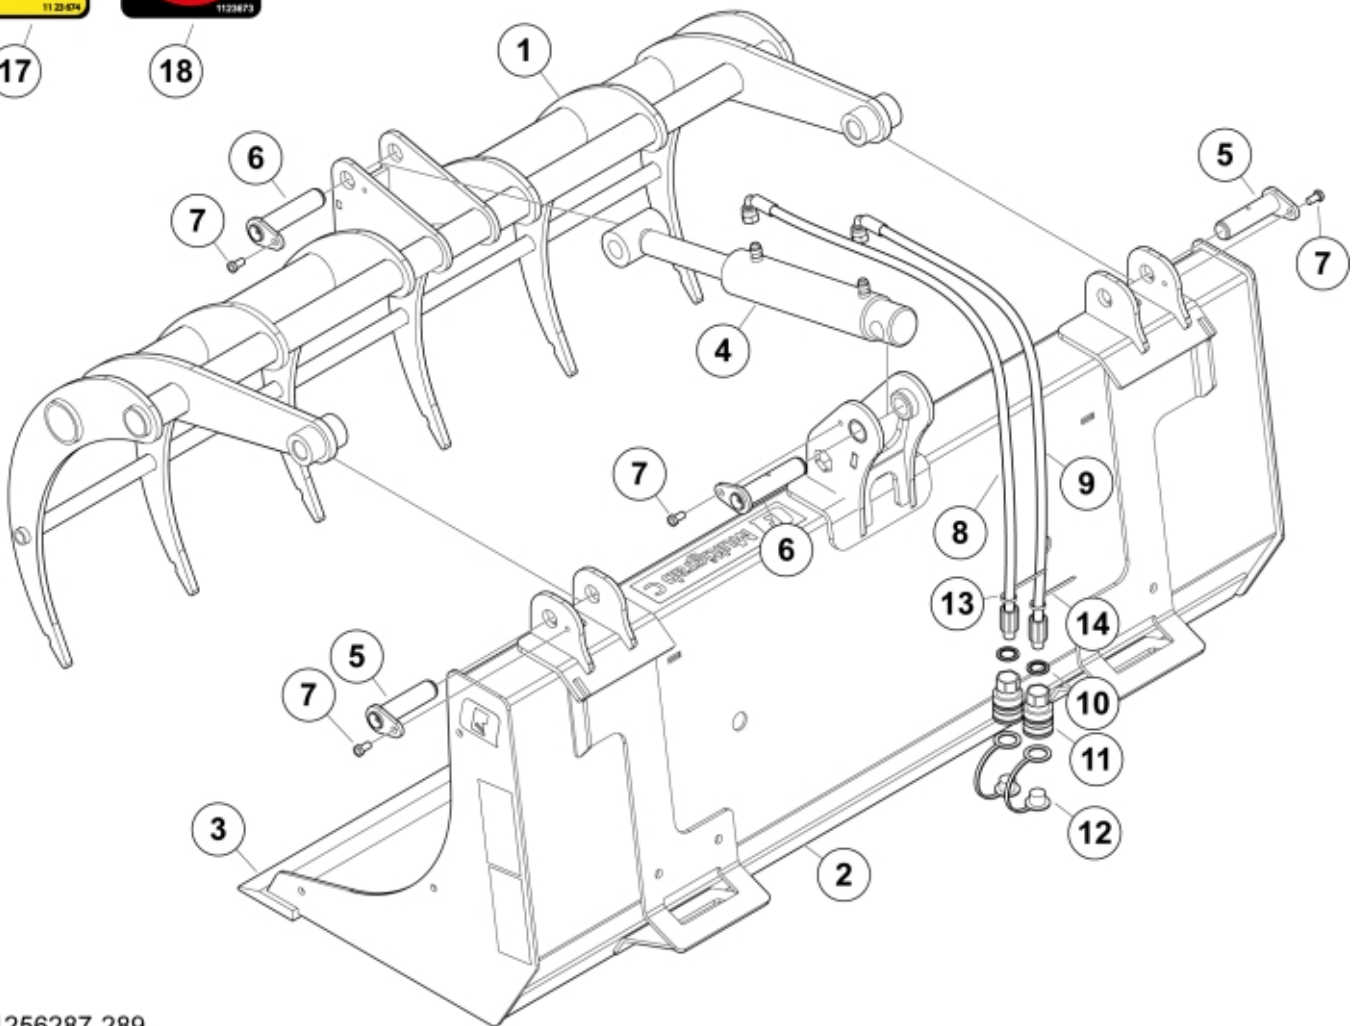

17

18

Multigrab C

16

15

r11256287-289

Part assemblies Multigrab CM 140 Skidsteer

| PartNo | Pos | Qty | Name | Specifications |
|------------|-----|-------|---------------------------|---------------------------------------------------------------------------|
| 11256289 | | 1 | Multigrab C 140 Skidsteer | |
| | 1 | 1 | Jaw | |
| | 2 | 1 | Bucket | |
| 11262109 | 3 | 1 | Cutting edge | |
| 60075065-1 | 4 | 1 | Cylinder | |
| 60058259 | 5 | 2 PCS | Pin | D=25 L=95 |
| 60081259 | 6 | 2 | Pin | |
| 5002058 | 7 | 4 | Screw | M6S 8x16 |
| 60081267 | 8 | 1 | Hose | 3/8" L=1400 9/16 90LMC 1/2GRU |
| 60081266 | 9 | 1 | Hose | 3/8" L=1200 9/16 90LMC 1/2GRU |
| 5013853 | 10 | 2 | Dowty washer | Tredo 1/2", Part is included in kit 60007907 Hose cpl., 9032177 Hose cpl. |
| 5044127 | 11 | 2 | Quick Coupling | 1/2", Part is included in kit 60007907 Hose cpl., 9032177 Hose cpl. |
| 5044130 | 12 | 2 | Dust Cover | Part is included in kit 60007907 Hose cpl., 9032177 Hose cpl. |
| 5022179 | 13 | 1 | Cable tie | Blue |
| 5022177 | 14 | 1 | Cable tie | Red |
| 60056626 | 15 | 2 | Decal | |
| 60090131 | 16 | 1 | Decal | |
| 1123674 | 17 | 1 | Warning decal | "Read manual" |
| 1123673 | 18 | 1 | Warning decal | |