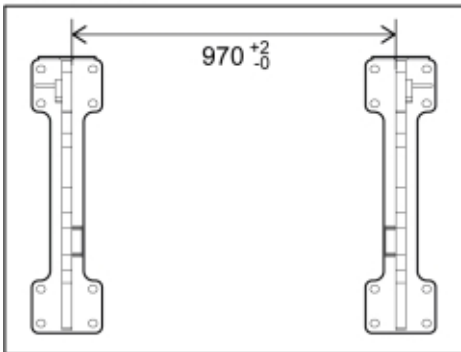

M 11256218

Part assemblies Attachment kit Schäffer VM

PartNo	Pos	Qty	Name	Specifications
11256218		1	Attachment kit Schäffer VM	
60077086	1	1	Attachment Schäffer VM	
60038994	3	1 PCS	Screw kit	
60038995		8 PCS	• U-bolt	M20 80x80, Replaces 60029556
5013127		16	• Washer	BRB 21 x 36 x 3, Part is included in kit 11255096 Attachment kit Merlo
5011559		16	• Nut	Loc-king M20x2,5 (10), Part is included in kit 11255098 Attachment kit Dieci Large, 11255234 Attachment kit Dieci Medium, 11255238 Attachment kit Dieci Small, 11255241 Attachment kit JLG Deutz, 11255233 Attachment kit Schäffer type SWH, 11255326 Attachment kit Weidemann, 11255184 Attachment kit CAT TH, 11255096 Attachment kit Merlo