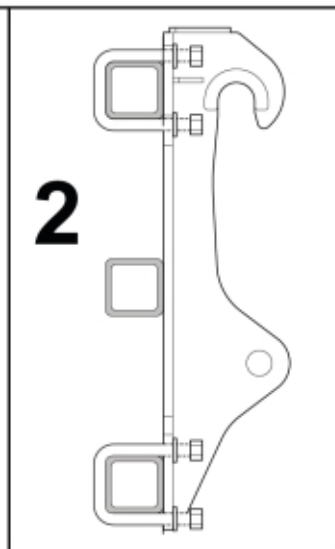

M 11256218

Part assemblies Attachment kit Schäffer VM

PartNo	Pos	Qty	Name	Specifications
11256218		1	Attachment kit Schäffer VM	
60077086	1	1	Attachment Schäffer VM	
60038994	3	1 PCS	Screw kit	
60038995		8 PCS	• U-bolt	M20 80x80, Replaces 60029556
5013127		16	• Washer	BRB 21 x 36 x 3, Part is included in kit 11255096 Attachment kit Merlo
5011559		16	• Nut	Loc-king M20x2,5 (10), Part is included in kit 11255098 Attachment kit Dieci Large, 11255234 Attachment kit Dieci Medium, 11255238 Attachment kit Dieci Small, 11255241 Attachment kit JLG Deutz, 11255233 Attachment kit Schäffer type SWH, 11255326 Attachment kit Weidemann, 11255184 Attachment kit CAT TH, 11255096 Attachment kit Merlo