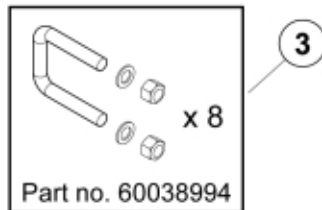

M 11256218

Part assemblies Attachment kit Schäffer VM

PartNo	Pos	Qty	Name	Specifications
11256218		1	Attachment kit Schäffer VM	
60077086	1	1	Attachment Schäffer VM	
60038994	3	1 PCS	Screw kit	
60038995		8 PCS	• U-bolt	M20 80x80, Replaces 60029556
5013127		16	• Washer	BRB 21 x 36 x 3, Part is included in kit 11255096 Attachment kit Merlo
5011559		16	• Nut	Loc-king M20x2,5 (10), Part is included in kit 11255098 Attachment kit Dieci Large, 11255234 Attachment kit Dieci Medium, 11255238 Attachment kit Dieci Small, 11255241 Attachment kit JLG Deutz, 11255233 Attachment kit Schäffer type SWH, 11255326 Attachment kit Weidemann, 11255184 Attachment kit CAT TH, 11255096 Attachment kit Merlo