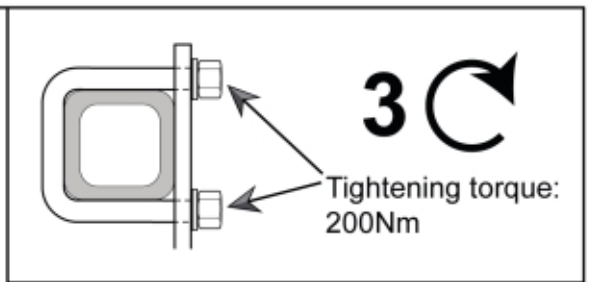

M 11256218

Part assemblies Attachment kit Schäffer VM

PartNo	Pos	Qty	Name	Specifications
11256218		1	Attachment kit Schäffer VM	
60077086	1	1	Attachment Schäffer VM	
60038994	3	1 PCS	Screw kit	
60038995		8 PCS	• U-bolt	M20 80x80, Replaces 60029556
5013127		16	• Washer	BRB 21 x 36 x 3, Part is included in kit 11255096 Attachment kit Merlo
5011559		16	• Nut	Loc-king M20x2,5 (10), Part is included in kit 11255098 Attachment kit Dieci Large, 11255234 Attachment kit Dieci Medium, 11255238 Attachment kit Dieci Small, 11255241 Attachment kit JLG Deutz, 11255233 Attachment kit Schäffer type SWH, 11255326 Attachment kit Weidemann, 11255184 Attachment kit CAT TH, 11255096 Attachment kit Merlo