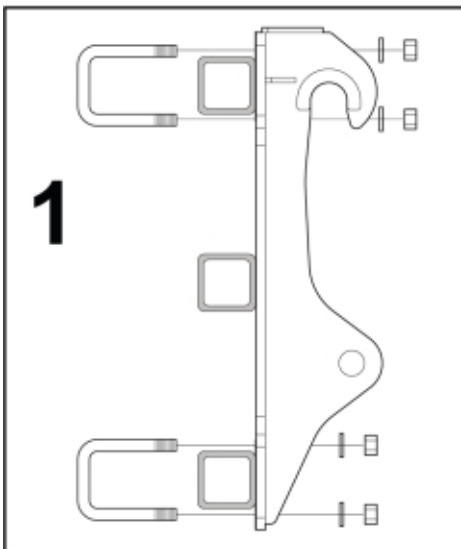

M 11256218

Part assemblies Attachment kit Schäffer VM

PartNo	Pos	Qty	Name	Specifications
11256218		1	Attachment kit Schäffer VM	
60077086	1	1	Attachment Schäffer VM	
60038994	3	1 PCS	Screw kit	
60038995		8 PCS	• U-bolt	M20 80x80, Replaces 60029556
5013127		16	• Washer	BRB 21 x 36 x 3, Part is included in kit 11255096 Attachment kit Merlo
5011559		16	• Nut	Loc-king M20x2,5 (10), Part is included in kit 11255098 Attachment kit Dieci Large, 11255234 Attachment kit Dieci Medium, 11255238 Attachment kit Dieci Small, 11255241 Attachment kit JLG Deutz, 11255233 Attachment kit Schäffer type SWH, 11255326 Attachment kit Weidemann, 11255184 Attachment kit CAT TH, 11255096 Attachment kit Merlo