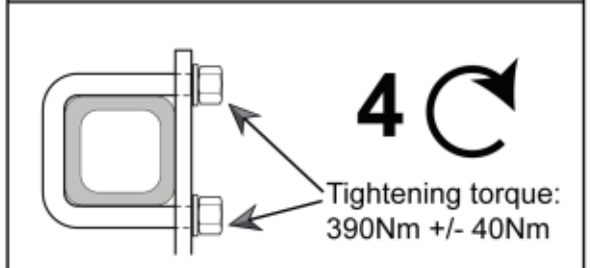

M 11256218

Part assemblies Attachment kit Schäffer VM

PartNo	Pos	Qty	Name	Specifications
11256218		1	Attachment kit Schäffer VM	
60077086	1	1	Attachment Schäffer VM	
60038994	3	1 PCS	Screw kit	
60038995		8 PCS	• U-bolt	M20 80x80, Replaces 60029556
5013127		16	• Washer	BRB 21 x 36 x 3, Part is included in kit 11255096 Attachment kit Merlo
5011559		16	• Nut	Loc-king M20x2,5 (10), Part is included in kit 11255098 Attachment kit Dieci Large, 11255234 Attachment kit Dieci Medium, 11255238 Attachment kit Dieci Small, 11255241 Attachment kit JLG Deutz, 11255233 Attachment kit Schäffer type SWH, 11255326 Attachment kit Weidemann, 11255184 Attachment kit CAT TH, 11255096 Attachment kit Merlo