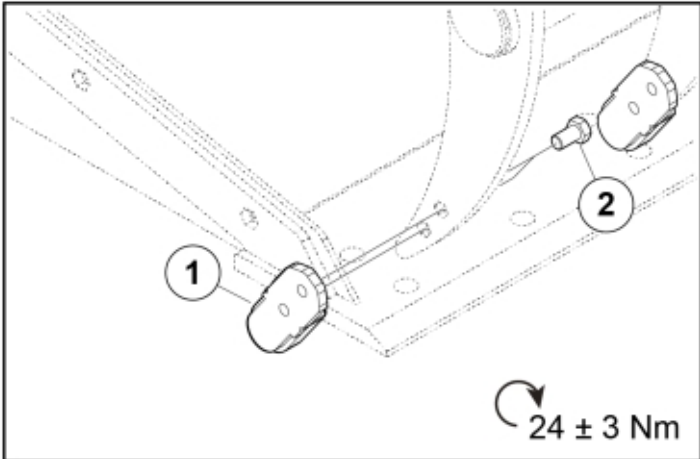

M 11256248-11256249

Part assemblies Glove

PartNo	Pos	Qty	Name	Specifications
	1	6	Glove	
	2	16	Screw	M6S M14x25