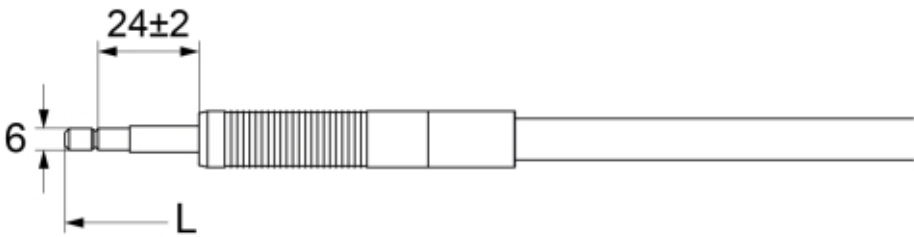

Loader Control System™

---

**Description** LCS/QCS valve to LCS joystick  
**Part assemblies** Control cables LCS

---

<b>PartNo</b>	<b>Pos</b>	<b>Qty</b>	<b>Name</b>	<b>Specifications</b>
59035120		2	Control cable LCS	L=1200mm
59035140		2	Control cable LCS	L=1400mm
59035160		2	Control cable LCS	L=1600mm
59035180		2	Control cable LCS	L=1800mm
59035200		2	Control cable LCS	
59035220		2	Control cable LCS	L=2200mm
59035240		2	Control cable LCS	L=2400mm
59035260		2	Control cable	L=2600mm
59035280		2	Control cable LCS	L=2800mm
59035300		2	Control cable LCS	L=3000mm
59035320		2	Control cable	