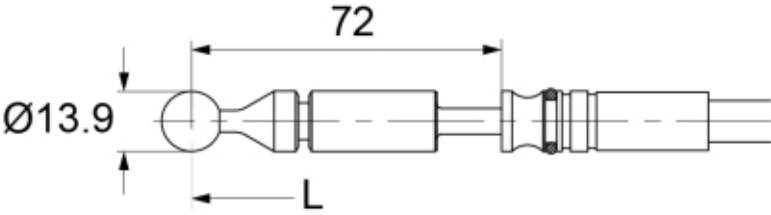

Loader Control System™

---

**Description** LCS/QCS valve to LCS joystick  
**Part assemblies** Control cables LCS

---

<b>PartNo</b>	<b>Pos</b>	<b>Qty</b>	<b>Name</b>	<b>Specifications</b>
59035120		2	Control cable LCS	L=1200mm
59035140		2	Control cable LCS	L=1400mm
59035160		2	Control cable LCS	L=1600mm
59035180		2	Control cable LCS	L=1800mm
59035200		2	Control cable LCS	
59035220		2	Control cable LCS	L=2200mm
59035240		2	Control cable LCS	L=2400mm
59035260		2	Control cable	L=2600mm
59035280		2	Control cable LCS	L=2800mm
59035300		2	Control cable LCS	L=3000mm
59035320		2	Control cable	