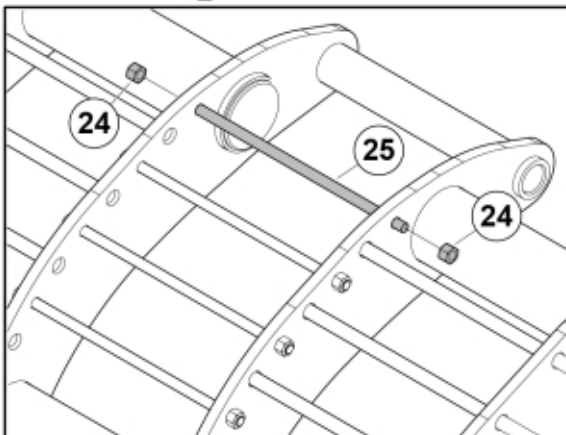

r11256340-41-43_1

34

32

33

31

35

r11256340-41-43_2

Part assemblies		Powergrab M+ 200 Euro		
Specification		Year From: 01/08/2023 00:00:00		
PartNo	Pos	Qty	Name	Specifications
11256340		1	Powergrab M+ 200 Euro	
60085090-17	1	1	Bucket	
60044965	2	1	Cutting edge	
12702510-1	3	2	Cylinder	25/01/2026 00:00:00
60080116	4	4	Pin	
60077525	5	2	Pin	
9020107	6	2 PCS	Pin	D=35, L=116
5215131	7	8	Locking cover	
5050608	8	8	Screw	MC6S M10x20 Loc
5018514	9	4	Bushing	D35 L=20
60086286-22	10	1	Spillguard	
5002052	11	10	Screw	M6S M8x25
5013101	12	20	Washer	BRB 8,4 x 16
5011553	13	12	Nut	M6M M8 Loc-king
60084988-17	14	1	Jaw	
60087418	15	8	Plastic cover	
60080455	16	2	Plastic cover	
5028031	17	2	T-Adapter	
11120580	18	2	Adapter cpl.	
5022179	19	1	Cable tie	Blue
5022177	20	1	Cable tie	Red
60057104	21	2	Hose	3/8" L=1050 1/2GRLM 3/8G90LMC
60057105	22	2	Hose	3/8" L=1250 1/2GRLM 3/8G90LMC
5016968	23	2	Hose clamp	
5011556	24	6	Nut	M14
60087936-22	25	3	Rod	
60088311-17	26	2	Spillguard	
60016637	27	2 PCS	Hose	
5013853	28	2	Dowty washer	Tredo 1/2", Part is included in kit 60007907 Hose cpl., 9032177 Hose cpl.
5044127	29	2	Quick Coupling	1/2", Part is included in kit 60007907 Hose cpl., 9032177 Hose cpl.
5044130	30	2	Dust Cover	Part is included in kit 60007907 Hose cpl., 9032177 Hose cpl.
60079564	31	2	Decal	Powergrab M+
1123673	32	1	Warning decal	
60071733	33	1	Decal	"Max 210 bar"
1123674	34	1	Warning decal	"Read manual"
60056616	35	2	Decal	"Q" medium 110mm