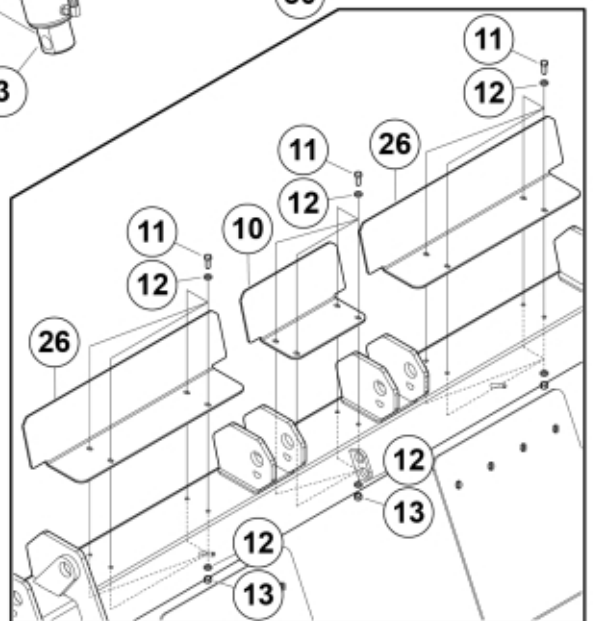

r11256340-41-43_1

34

32

33

31

35

r11256340-41-43_2

Part assemblies		Powergrab M+ 200 Euro		
Specification		Year From: 01/08/2023 00:00:00		
PartNo	Pos	Qty	Name	Specifications
11256340		1	Powergrab M+ 200 Euro	
60085090-17	1	1	Bucket	
60044965	2	1	Cutting edge	
12702510-1	3	2	Cylinder	25/01/2026 00:00:00
60080116	4	4	Pin	
60077525	5	2	Pin	
9020107	6	2 PCS	Pin	D=35, L=116
5215131	7	8	Locking cover	
5050608	8	8	Screw	MC6S M10x20 Loc
5018514	9	4	Bushing	D35 L=20
60086286-22	10	1	Spillguard	
5002052	11	10	Screw	M6S M8x25
5013101	12	20	Washer	BRB 8,4 x 16
5011553	13	12	Nut	M6M M8 Loc-king
60084988-17	14	1	Jaw	
60087418	15	8	Plastic cover	
60080455	16	2	Plastic cover	
5028031	17	2	T-Adapter	
11120580	18	2	Adapter cpl.	
5022179	19	1	Cable tie	Blue
5022177	20	1	Cable tie	Red
60057104	21	2	Hose	3/8" L=1050 1/2GRLM 3/8G90LMC
60057105	22	2	Hose	3/8" L=1250 1/2GRLM 3/8G90LMC
5016968	23	2	Hose clamp	
5011556	24	6	Nut	M14
60087936-22	25	3	Rod	
60088311-17	26	2	Spillguard	
60016637	27	2 PCS	Hose	
5013853	28	2	Dowty washer	Tredo 1/2", Part is included in kit 60007907 Hose cpl., 9032177 Hose cpl.
5044127	29	2	Quick Coupling	1/2", Part is included in kit 60007907 Hose cpl., 9032177 Hose cpl.
5044130	30	2	Dust Cover	Part is included in kit 60007907 Hose cpl., 9032177 Hose cpl.
60079564	31	2	Decal	Powergrab M+
1123673	32	1	Warning decal	
60071733	33	1	Decal	"Max 210 bar"
1123674	34	1	Warning decal	"Read manual"
60056616	35	2	Decal	"Q" medium 110mm