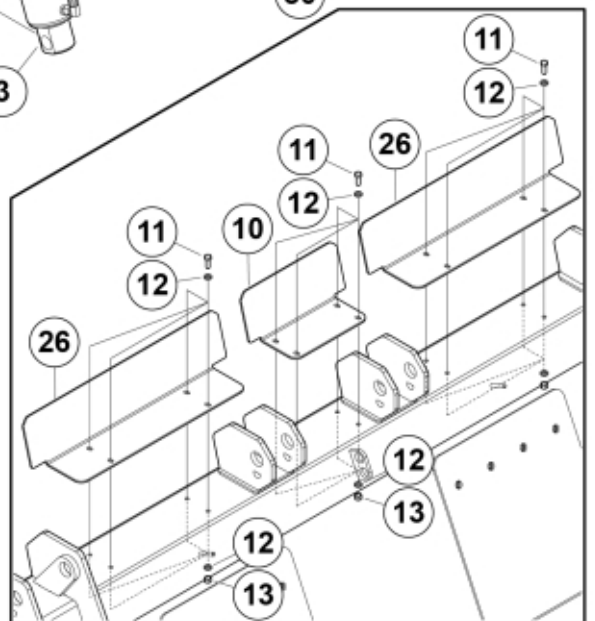

r11256340-41-43_1

34

32

33

31

35

r11256340-41-43_2

Part assemblies		Powergrab M+ 220 Euro		
Specification		Year From: 01/08/2023 00:00:00		
PartNo	Pos	Qty	Name	Specifications
11256341		1	Powergrab M+ 220 Euro	
60085105-17	1	1	Bucket	
60044937	2	1 PCS	Cutting edge	
12707510-1	3	2	Cylinder	Glossy Black, 01/01/2026 00:00:00
9020093	4	4 PCS	Pin cpl.	
60077525	5	2	Pin	
9020107	6	2 PCS	Pin	D=35, L=116
5215131	7	8	Locking cover	
5050608	8	8	Screw	MC6S M10x20 Loc
5018514	9	4	Bushing	D35 L=20
60086286-22	10	1	Spillguard	
5002052	11	10	Screw	M6S M8x25
5013101	12	20	Washer	BRB 8,4 x 16
5011553	13	12	Nut	M6M M8 Loc-king
60084988-17	14	1	Jaw	
60087418	15	8	Plastic cover	
60080455	16	2	Plastic cover	
5028031	17	2	T-Adapter	
11120580	18	2	Adapter cpl.	
5022179	19	1	Cable tie	Blue
5022177	20	1	Cable tie	Red
60057104	21	2	Hose	3/8" L=1050 1/2GRLM 3/8G90LMC
60057105	22	2	Hose	3/8" L=1250 1/2GRLM 3/8G90LMC
5016968	23	2	Hose clamp	
5011556	24	6	Nut	M14
60087936-22	25	3	Rod	
60086282-17	26	2	Spillguard	
60016637	27	2 PCS	Hose	
5013853	28	2	Dowty washer	Tredo 1/2", Part is included in kit 60007907 Hose cpl., 9032177 Hose cpl.
5044127	29	2	Quick Coupling	1/2", Part is included in kit 60007907 Hose cpl., 9032177 Hose cpl.
5044130	30	2	Dust Cover	Part is included in kit 60007907 Hose cpl., 9032177 Hose cpl.
60079564	31	2	Decal	Powergrab M+
1123673	32	1	Warning decal	
60071733	33	1	Decal	"Max 210 bar"
1123674	34	1	Warning decal	"Read manual"
60056616	35	2	Decal	"Q" medium 110mm