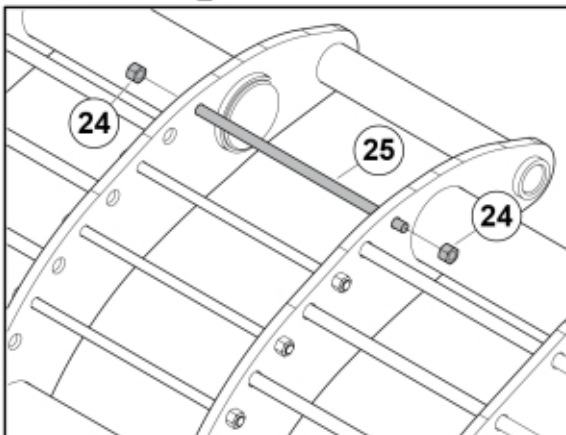

r11256340-41-43_1

34

32

33

31

35

r11256340-41-43_2

Part assemblies		Powergrab M+ 220 Euro		
Specification		Year From: 01/08/2023 00:00:00		
PartNo	Pos	Qty	Name	Specifications
11256341		1	Powergrab M+ 220 Euro	
60085105-17	1	1	Bucket	
60044937	2	1 PCS	Cutting edge	
12707510-1	3	2	Cylinder	Glossy Black, 01/01/2026 00:00:00
9020093	4	4 PCS	Pin cpl.	
60077525	5	2	Pin	
9020107	6	2 PCS	Pin	D=35, L=116
5215131	7	8	Locking cover	
5050608	8	8	Screw	MC6S M10x20 Loc
5018514	9	4	Bushing	D35 L=20
60086286-22	10	1	Spillguard	
5002052	11	10	Screw	M6S M8x25
5013101	12	20	Washer	BRB 8,4 x 16
5011553	13	12	Nut	M6M M8 Loc-king
60084988-17	14	1	Jaw	
60087418	15	8	Plastic cover	
60080455	16	2	Plastic cover	
5028031	17	2	T-Adapter	
11120580	18	2	Adapter cpl.	
5022179	19	1	Cable tie	Blue
5022177	20	1	Cable tie	Red
60057104	21	2	Hose	3/8" L=1050 1/2GRLM 3/8G90LMC
60057105	22	2	Hose	3/8" L=1250 1/2GRLM 3/8G90LMC
5016968	23	2	Hose clamp	
5011556	24	6	Nut	M14
60087936-22	25	3	Rod	
60086282-17	26	2	Spillguard	
60016637	27	2 PCS	Hose	
5013853	28	2	Dowty washer	Tredo 1/2", Part is included in kit 60007907 Hose cpl., 9032177 Hose cpl.
5044127	29	2	Quick Coupling	1/2", Part is included in kit 60007907 Hose cpl., 9032177 Hose cpl.
5044130	30	2	Dust Cover	Part is included in kit 60007907 Hose cpl., 9032177 Hose cpl.
60079564	31	2	Decal	Powergrab M+
1123673	32	1	Warning decal	
60071733	33	1	Decal	"Max 210 bar"
1123674	34	1	Warning decal	"Read manual"
60056616	35	2	Decal	"Q" medium 110mm