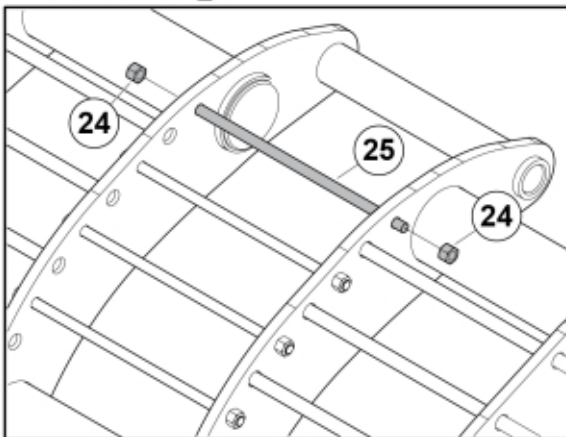

r11256340-41-43\_1

34

32

33

31

35

r11256340-41-43\_2

Part assemblies		Powergrab M+ 240 Euro		
Specification		Year From: 8/1/2023 12:00:00 AM		
PartNo	Pos	Qty	Name	Specifications
11256343		1	Powergrab M+ 240 Euro	
60085113-17	1	1	Bucket	
60044371	2	1	Cutting edge	
12707510-1	3	2	Cylinder	Glossy Black, 1/1/2026 12:00:00 AM
9020093	4	4 PCS	Pin cpl.	
60077525	5	2	Pin	
9020107	6	2 PCS	Pin	D=35, L=116
5215131	7	8	Locking cover	
5050608	8	8	Screw	MC6S M10x20 Loc
5018514	9	4	Bushing	D35 L=20
60086286-22	10	1	Spillguard	
5002052	11	10	Screw	M6S M8x25
5013101	12	20	Washer	BRB 8,4 x 16
5011553	13	12	Nut	M6M M8 Loc-king
60079914-17	14	1	Jaw	
60087418	15	8	Plastic cover	
60080455	16	2	Plastic cover	
5028031	17	2	T-Adapter	
11120580	18	2	Adapter cpl.	
5022179	19	1	Cable tie	Blue
5022177	20	1	Cable tie	Red
60057104	21	2	Hose	3/8" L=1050 1/2GRLM 3/8G90LMC
60057105	22	2	Hose	3/8" L=1250 1/2GRLM 3/8G90LMC
5016968	23	2	Hose clamp	
5011556	24	6	Nut	M14
60087936-22	25	3	Rod	
60086282-17	26	2	Spillguard	
60016637	27	2 PCS	Hose	
5013853	28	2	Dowty washer	Tredo 1/2", Part is included in kit 60007907 Hose cpl., 9032177 Hose cpl.
5044127	29	2	Quick Coupling	1/2", Part is included in kit 60007907 Hose cpl., 9032177 Hose cpl.
5044130	30	2	Dust Cover	Part is included in kit 60007907 Hose cpl., 9032177 Hose cpl.
60079564	31	2	Decal	Powergrab M+
1123673	32	1	Warning decal	
60071733	33	1	Decal	"Max 210 bar"
1123674	34	1	Warning decal	"Read manual"
60056616	35	2	Decal	"Q" medium 110mm