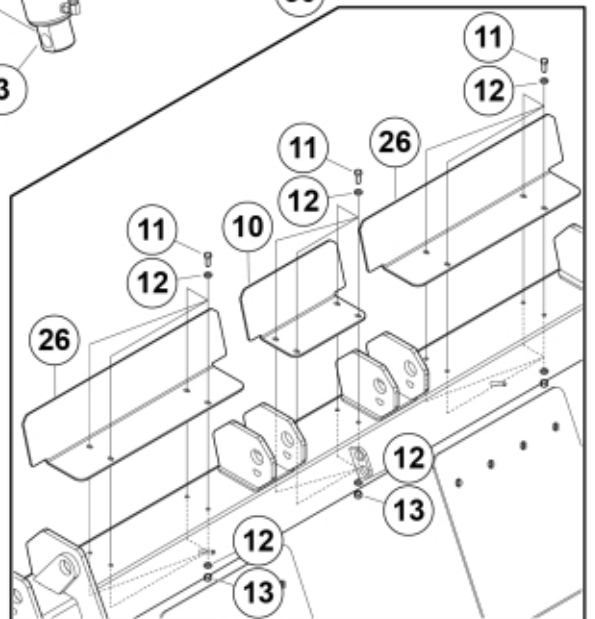

r11256340-41-43_1

34

32

33

31

35

r11256340-41-43_2

Part assemblies		Powergrab M+ 240 Euro		
Specification		Year From: 01/08/2023 00:00:00		
PartNo	Pos	Qty	Name	Specifications
11256343		1	Powergrab M+ 240 Euro	
60085113-17	1	1	Bucket	
60044371	2	1	Cutting edge	
12707510-1	3	2	Cylinder	Glossy Black, 01/01/2026 00:00:00
9020093	4	4 PCS	Pin cpl.	
60077525	5	2	Pin	
9020107	6	2 PCS	Pin	D=35, L=116
5215131	7	8	Locking cover	
5050608	8	8	Screw	MC6S M10x20 Loc
5018514	9	4	Bushing	D35 L=20
60086286-22	10	1	Spillguard	
5002052	11	10	Screw	M6S M8x25
5013101	12	20	Washer	BRB 8,4 x 16
5011553	13	12	Nut	M6M M8 Loc-king
60079914-17	14	1	Jaw	
60087418	15	8	Plastic cover	
60080455	16	2	Plastic cover	
5028031	17	2	T-Adapter	
11120580	18	2	Adapter cpl.	
5022179	19	1	Cable tie	Blue
5022177	20	1	Cable tie	Red
60057104	21	2	Hose	3/8" L=1050 1/2GRLM 3/8G90LMC
60057105	22	2	Hose	3/8" L=1250 1/2GRLM 3/8G90LMC
5016968	23	2	Hose clamp	
5011556	24	6	Nut	M14
60087936-22	25	3	Rod	
60086282-17	26	2	Spillguard	
60016637	27	2 PCS	Hose	
5013853	28	2	Dowty washer	Tredo 1/2", Part is included in kit 60007907 Hose cpl., 9032177 Hose cpl.
5044127	29	2	Quick Coupling	1/2", Part is included in kit 60007907 Hose cpl., 9032177 Hose cpl.
5044130	30	2	Dust Cover	Part is included in kit 60007907 Hose cpl., 9032177 Hose cpl.
60079564	31	2	Decal	Powergrab M+
1123673	32	1	Warning decal	
60071733	33	1	Decal	"Max 210 bar"
1123674	34	1	Warning decal	"Read manual"
60056616	35	2	Decal	"Q" medium 110mm