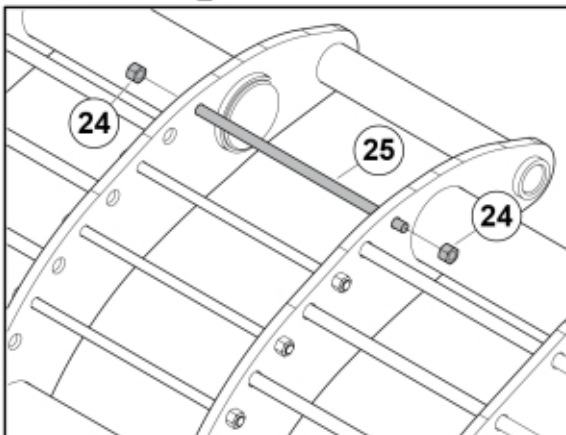

r11256340-41-43_1

34

32

33

31

35

r11256340-41-43_2

Part assemblies		Powergrab M+ 240 Euro		
Specification		Year From: 01/08/2023 00:00:00		
PartNo	Pos	Qty	Name	Specifications
11256343		1	Powergrab M+ 240 Euro	
60085113-17	1	1	Bucket	
60044371	2	1	Cutting edge	
12707510-1	3	2	Cylinder	Glossy Black, 01/01/2026 00:00:00
9020093	4	4 PCS	Pin cpl.	
60077525	5	2	Pin	
9020107	6	2 PCS	Pin	D=35, L=116
5215131	7	8	Locking cover	
5050608	8	8	Screw	MC6S M10x20 Loc
5018514	9	4	Bushing	D35 L=20
60086286-22	10	1	Spillguard	
5002052	11	10	Screw	M6S M8x25
5013101	12	20	Washer	BRB 8,4 x 16
5011553	13	12	Nut	M6M M8 Loc-king
60079914-17	14	1	Jaw	
60087418	15	8	Plastic cover	
60080455	16	2	Plastic cover	
5028031	17	2	T-Adapter	
11120580	18	2	Adapter cpl.	
5022179	19	1	Cable tie	Blue
5022177	20	1	Cable tie	Red
60057104	21	2	Hose	3/8" L=1050 1/2GRLM 3/8G90LMC
60057105	22	2	Hose	3/8" L=1250 1/2GRLM 3/8G90LMC
5016968	23	2	Hose clamp	
5011556	24	6	Nut	M14
60087936-22	25	3	Rod	
60086282-17	26	2	Spillguard	
60016637	27	2 PCS	Hose	
5013853	28	2	Dowty washer	Tredo 1/2", Part is included in kit 60007907 Hose cpl., 9032177 Hose cpl.
5044127	29	2	Quick Coupling	1/2", Part is included in kit 60007907 Hose cpl., 9032177 Hose cpl.
5044130	30	2	Dust Cover	Part is included in kit 60007907 Hose cpl., 9032177 Hose cpl.
60079564	31	2	Decal	Powergrab M+
1123673	32	1	Warning decal	
60071733	33	1	Decal	"Max 210 bar"
1123674	34	1	Warning decal	"Read manual"
60056616	35	2	Decal	"Q" medium 110mm