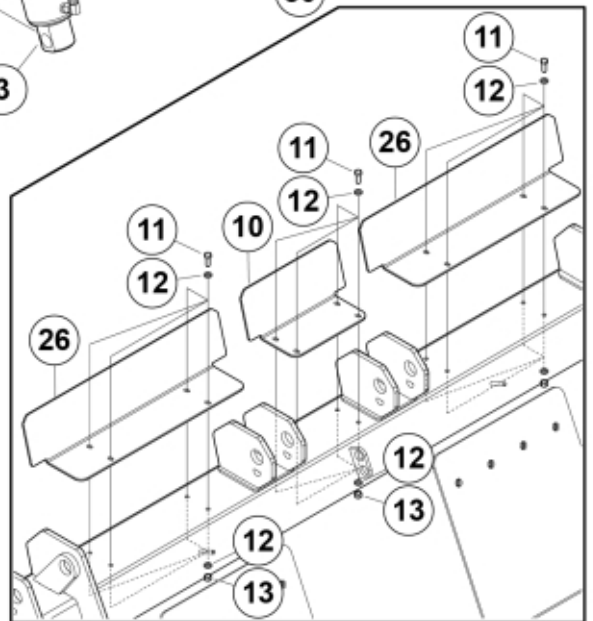

r11256340-41-43\_1

34

32

33

31

35

r11256340-41-43\_2

Part assemblies		Powergrab M+ 240 Euro		
Specification		Year From: 8/1/2023 12:00:00 AM		
PartNo	Pos	Qty	Name	Specifications
11256343		1	Powergrab M+ 240 Euro	
60085113-17	1	1	Bucket	
60044371	2	1	Cutting edge	
12707510-1	3	2	Cylinder	Glossy Black, 1/1/2026 12:00:00 AM
9020093	4	4 PCS	Pin cpl.	
60077525	5	2	Pin	
9020107	6	2 PCS	Pin	D=35, L=116
5215131	7	8	Locking cover	
5050608	8	8	Screw	MC6S M10x20 Loc
5018514	9	4	Bushing	D35 L=20
60086286-22	10	1	Spillguard	
5002052	11	10	Screw	M6S M8x25
5013101	12	20	Washer	BRB 8,4 x 16
5011553	13	12	Nut	M6M M8 Loc-king
60079914-17	14	1	Jaw	
60087418	15	8	Plastic cover	
60080455	16	2	Plastic cover	
5028031	17	2	T-Adapter	
11120580	18	2	Adapter cpl.	
5022179	19	1	Cable tie	Blue
5022177	20	1	Cable tie	Red
60057104	21	2	Hose	3/8" L=1050 1/2GRLM 3/8G90LMC
60057105	22	2	Hose	3/8" L=1250 1/2GRLM 3/8G90LMC
5016968	23	2	Hose clamp	
5011556	24	6	Nut	M14
60087936-22	25	3	Rod	
60086282-17	26	2	Spillguard	
60016637	27	2 PCS	Hose	
5013853	28	2	Dowty washer	Tredo 1/2", Part is included in kit 60007907 Hose cpl., 9032177 Hose cpl.
5044127	29	2	Quick Coupling	1/2", Part is included in kit 60007907 Hose cpl., 9032177 Hose cpl.
5044130	30	2	Dust Cover	Part is included in kit 60007907 Hose cpl., 9032177 Hose cpl.
60079564	31	2	Decal	Powergrab M+
1123673	32	1	Warning decal	
60071733	33	1	Decal	"Max 210 bar"
1123674	34	1	Warning decal	"Read manual"
60056616	35	2	Decal	"Q" medium 110mm