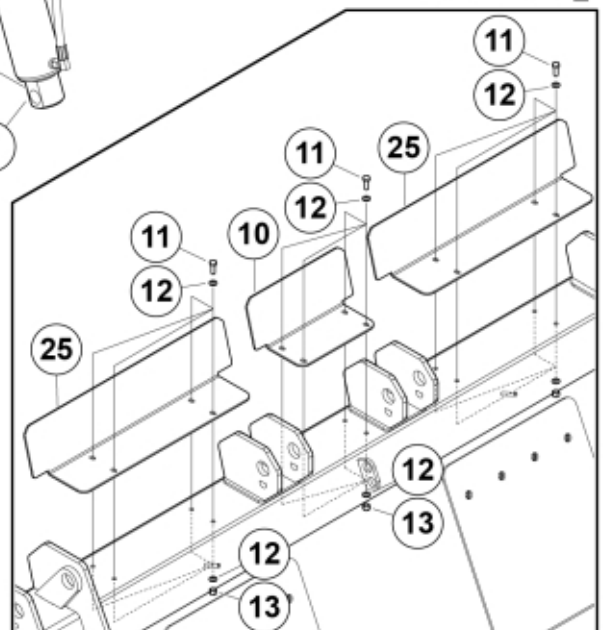

r11256267-68\_1

29

27

28

26

30

r11256267-68\_2

<b>Part assemblies</b>		Powergrab M+ 240 Dual head		
<b>Specification</b>		Year From: 8/1/2023 12:00:00 AM		
<b>PartNo</b>	<b>Pos</b>	<b>Qty</b>	<b>Name</b>	<b>Specifications</b>
11256267		1	Powergrab M+ 240 Dual head	
60079465-17	1	1	Bucket	
60044371	2	1	Cutting edge	
12707510-1	3	2	Cylinder	Glossy Black, 1/1/2026 12:00:00 AM
9020093	4	4 PCS	Pin cpl.	
60077525	5	2	Pin	
9020107	6	2 PCS	Pin	D=35, L=116
5215131	7	8	Locking cover	
5050608	8	8	Screw	MC6S M10x20 Loc
5018514	9	8	Bushing	D35 L=20
60086286-22	10	1	Spillguard	
5002052	11	10	Screw	M6S M8x25
5013101	12	20	Washer	BRB 8,4 x 16
5011553	13	12	Nut	M6M M8 Loc-king
60079935-17	14	1	Jaw RH	
60079936-17	15	1	Jaw LH	
60087418	16	8	Plastic cover	
60080455	17	2	Plastic cover	
5028031	18	2	T-Adapter	
5022179	19	1	Cable tie	Blue
5022177	20	1	Cable tie	Red
60057104	21	2	Hose	3/8" L=1050 1/2GRLM 3/8G90LMC
60057105	22	2	Hose	3/8" L=1250 1/2GRLM 3/8G90LMC
5016968	23	2	Hose clamp	
11120580	24	2	Adapter cpl.	
60086282-17	25	2	Spillguard	
60079564	26	2	Decal	Powergrab M+
1123673	27	1	Warning decal	
60071733	28	1	Decal	"Max 210 bar"
1123674	29	1	Warning decal	"Read manual"
60056616	30	2	Decal	"Q" medium 110mm