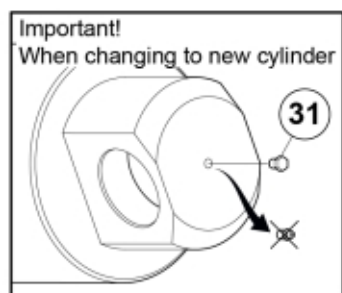

r11256267-68\_1

29

27

28

26

30

r11256267-68\_2

<b>Part assemblies</b>		Powergrab M+ 240 Dual head		
<b>Specification</b>		Year From: 8/1/2023 12:00:00 AM		
<b>PartNo</b>	<b>Pos</b>	<b>Qty</b>	<b>Name</b>	<b>Specifications</b>
11256267		1	Powergrab M+ 240 Dual head	
60079465-17	1	1	Bucket	
60044371	2	1	Cutting edge	
12707510-1	3	2	Cylinder	Glossy Black, 1/1/2026 12:00:00 AM
9020093	4	4 PCS	Pin cpl.	
60077525	5	2	Pin	
9020107	6	2 PCS	Pin	D=35, L=116
5215131	7	8	Locking cover	
5050608	8	8	Screw	MC6S M10x20 Loc
5018514	9	8	Bushing	D35 L=20
60086286-22	10	1	Spillguard	
5002052	11	10	Screw	M6S M8x25
5013101	12	20	Washer	BRB 8,4 x 16
5011553	13	12	Nut	M6M M8 Loc-king
60079935-17	14	1	Jaw RH	
60079936-17	15	1	Jaw LH	
60087418	16	8	Plastic cover	
60080455	17	2	Plastic cover	
5028031	18	2	T-Adapter	
5022179	19	1	Cable tie	Blue
5022177	20	1	Cable tie	Red
60057104	21	2	Hose	3/8" L=1050 1/2GRLM 3/8G90LMC
60057105	22	2	Hose	3/8" L=1250 1/2GRLM 3/8G90LMC
5016968	23	2	Hose clamp	
11120580	24	2	Adapter cpl.	
60086282-17	25	2	Spillguard	
60079564	26	2	Decal	Powergrab M+
1123673	27	1	Warning decal	
60071733	28	1	Decal	"Max 210 bar"
1123674	29	1	Warning decal	"Read manual"
60056616	30	2	Decal	"Q" medium 110mm