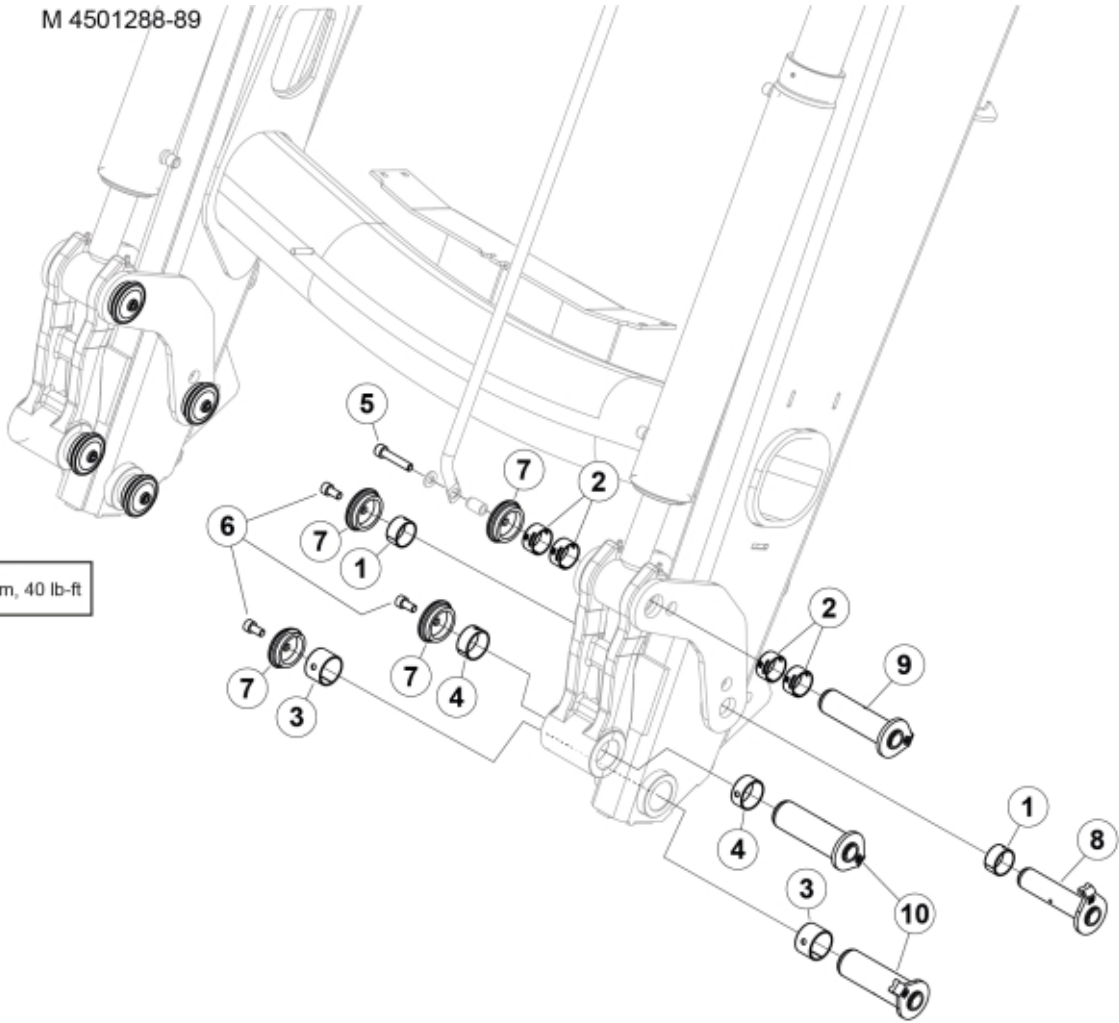

M 4501288-89

5 6 : C 54Nm, 40 lb-ft

Description Euro, Euro/SMS, Euro/MX, Euro/Valtra, Euro/Typ3, SkidSteer
Part assemblies Pin and bushing kit, front

PartNo	Pos	Qty	Name	Specifications
5018515	1	4	Bushing	D30 L=20
5018514	2	8	Bushing	D35 L=20
5018904	3	4	Bushing	D40 L=30
5018513	4	4	Bushing	D40 L=20
5050605	5	1	Screw	MC6S 10x50 Loc
5050608	6	7	Screw	MC6S M10x20 Loc
5215131	7	8	Locking cover	
60018046	8	2	Pivot Pin	D=30, L=127mm
60018053	9	2	Pivot Pin	D=35, L=127mm
60018062	10	4	Pivot Pin	D=40, L=127mm