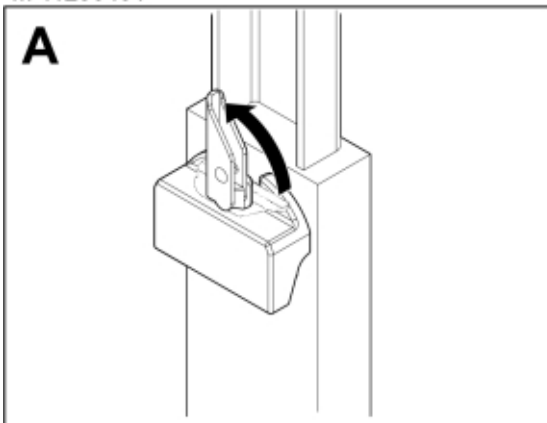

M 11256491

Part assemblies Pallet fork M - Merlo ZM 1-2

PartNo	Pos	Qty	Name	Specifications
11256491	1	1	Pallet fork M - Merlo ZM 1-2	
5004919	2	2	Screw	MC6S M8x16