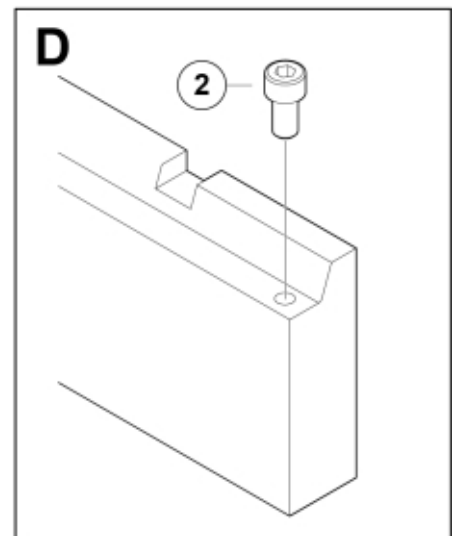

M 11256491

Part assemblies Pallet fork M - Merlo ZM 1-2

PartNo	Pos	Qty	Name	Specifications
11256491	1	1	Pallet fork M - Merlo ZM 1-2	
5004919	2	2	Screw	MC6S M8x16