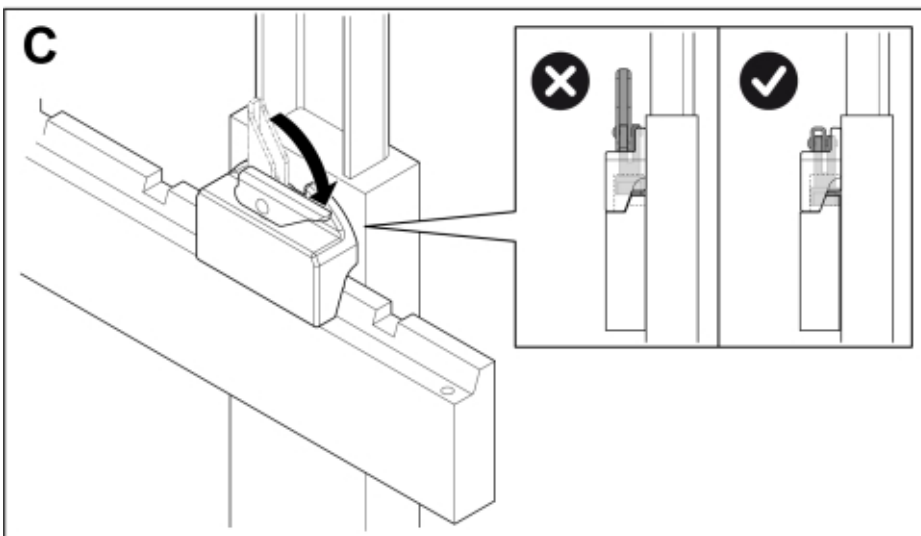

M 11256491

Part assemblies Pallet fork M - Merlo ZM 1-2

PartNo	Pos	Qty	Name	Specifications
11256491	1	1	Pallet fork M - Merlo ZM 1-2	
5004919	2	2	Screw	MC6S M8x16