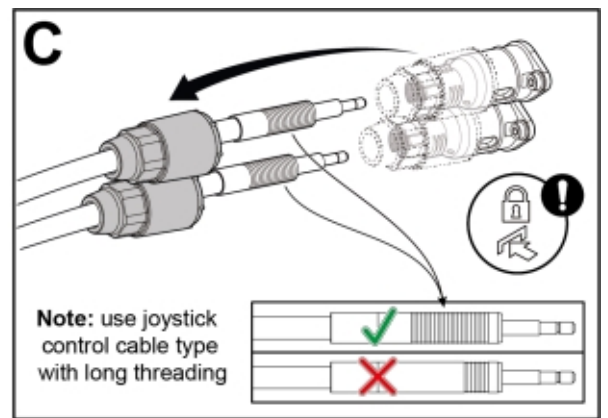

M 4501304

---

**Description** LCS to QM SF4 OC  
**Part assemblies** Conversion Kit

---

<b>PartNo</b>	<b>Pos</b>	<b>Qty</b>	<b>Name</b>	<b>Specifications</b>
59012102	1	1 PCS	QM Valve Midmounted OC	Open Centre, Midmounted