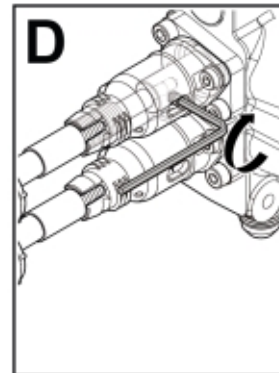

M 4501304

---

**Description** LCS to QM SF4 OC  
**Part assemblies** Conversion Kit

---

<b>PartNo</b>	<b>Pos</b>	<b>Qty</b>	<b>Name</b>	<b>Specifications</b>
59012102	1	1 PCS	QM Valve Midmounted OC	Open Centre, Midmounted