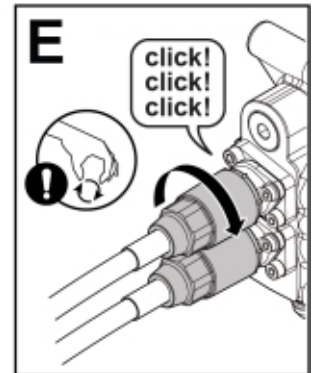

M 4501304

---

**Description** LCS to QM SF4 OC  
**Part assemblies** Conversion Kit

---

<b>PartNo</b>	<b>Pos</b>	<b>Qty</b>	<b>Name</b>	<b>Specifications</b>
59012102	1	1 PCS	QM Valve Midmounted OC	Open Centre, Midmounted