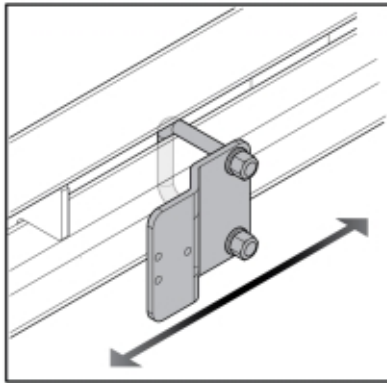

## Silocut XL+

M 11256744

---

**Part assemblies**      Load holding valve

---

| <b>PartNo</b> | <b>Pos</b> | <b>Qty</b> | <b>Name</b>  | <b>Specifications</b>  |
|---------------|------------|------------|--------------|--|
| 60102778      | 1          | 1          | Valve        |  |
| 60107093-22   | 2          | 1          | Valve plate  |  |
| 5027443       | 3          | 4 PCS      | Adaptor      | R 1/2"K - R 1/2"K  |
| 5013853       | 4          | 4          | Dowty washer | Tredo 1/2", Part is included in kit 60007907<br>Hose cpl., 9032177 Hose cpl. |
| 1120012       | 5          | 4          | Adaptor      | G 1/2"   |
| 60107208      | 6          | 1          | Hose         | 1/2" L=1250 1/2G90LMC 1/2GRLM  |
| 60107219      | 7          | 1          | Hose         | 1/2" L=1300 1/2G90LMC 1/2GRLM  |
| 5002056       | 10         | 3          | Screw        | M6S 8 x 50   |
| 5011553       | 11         | 3          | Nut          | M6M M8 Loc-king  |
| 5011557       | 12         | 2          | Nut          | Loc-King M16   |
| 60020469      | 13         | 1          | U-bolt       | 80x80 M16 (60003288)   |
| 5013105       | 14         | 2          | Washer       | BRB 17 x 30 x 3 300HV  |