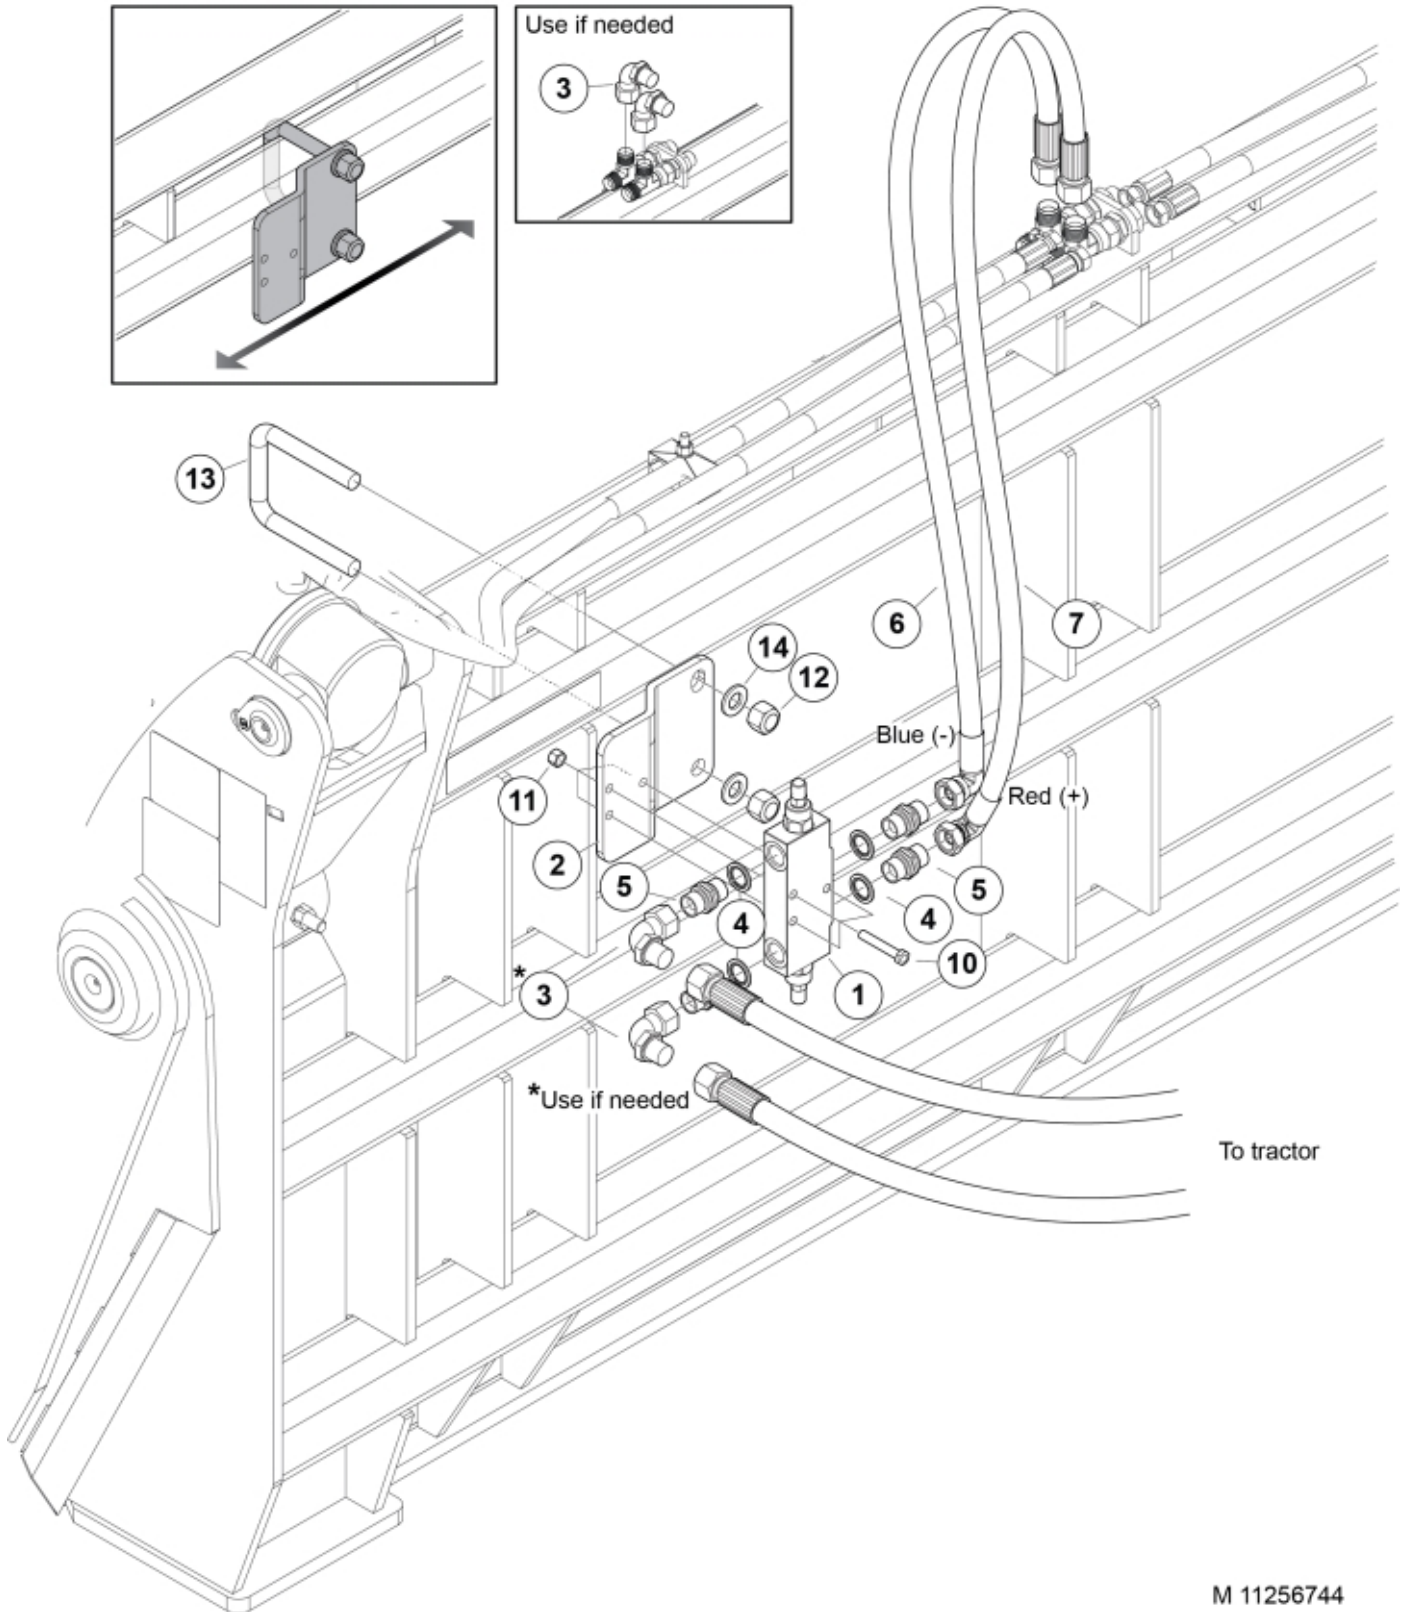

## Silocut XL+

M 11256744

---

**Part assemblies**      Load holding valve

---

| <b>PartNo</b> | <b>Pos</b> | <b>Qty</b> | <b>Name</b>  | <b>Specifications</b>  |
|---------------|------------|------------|--------------|--|
| 60102778      | 1          | 1          | Valve        |  |
| 60107093-22   | 2          | 1          | Valve plate  |  |
| 5027443       | 3          | 4 PCS      | Adaptor      | R 1/2"K - R 1/2"K  |
| 5013853       | 4          | 4          | Dowty washer | Tredo 1/2", Part is included in kit 60007907<br>Hose cpl., 9032177 Hose cpl. |
| 1120012       | 5          | 4          | Adaptor      | G 1/2"   |
| 60107208      | 6          | 1          | Hose         | 1/2" L=1250 1/2G90LMC 1/2GRLM  |
| 60107219      | 7          | 1          | Hose         | 1/2" L=1300 1/2G90LMC 1/2GRLM  |
| 5002056       | 10         | 3          | Screw        | M6S 8 x 50   |
| 5011553       | 11         | 3          | Nut          | M6M M8 Loc-king  |
| 5011557       | 12         | 2          | Nut          | Loc-King M16   |
| 60020469      | 13         | 1          | U-bolt       | 80x80 M16 (60003288)   |
| 5013105       | 14         | 2          | Washer       | BRB 17 x 30 x 3 300HV  |