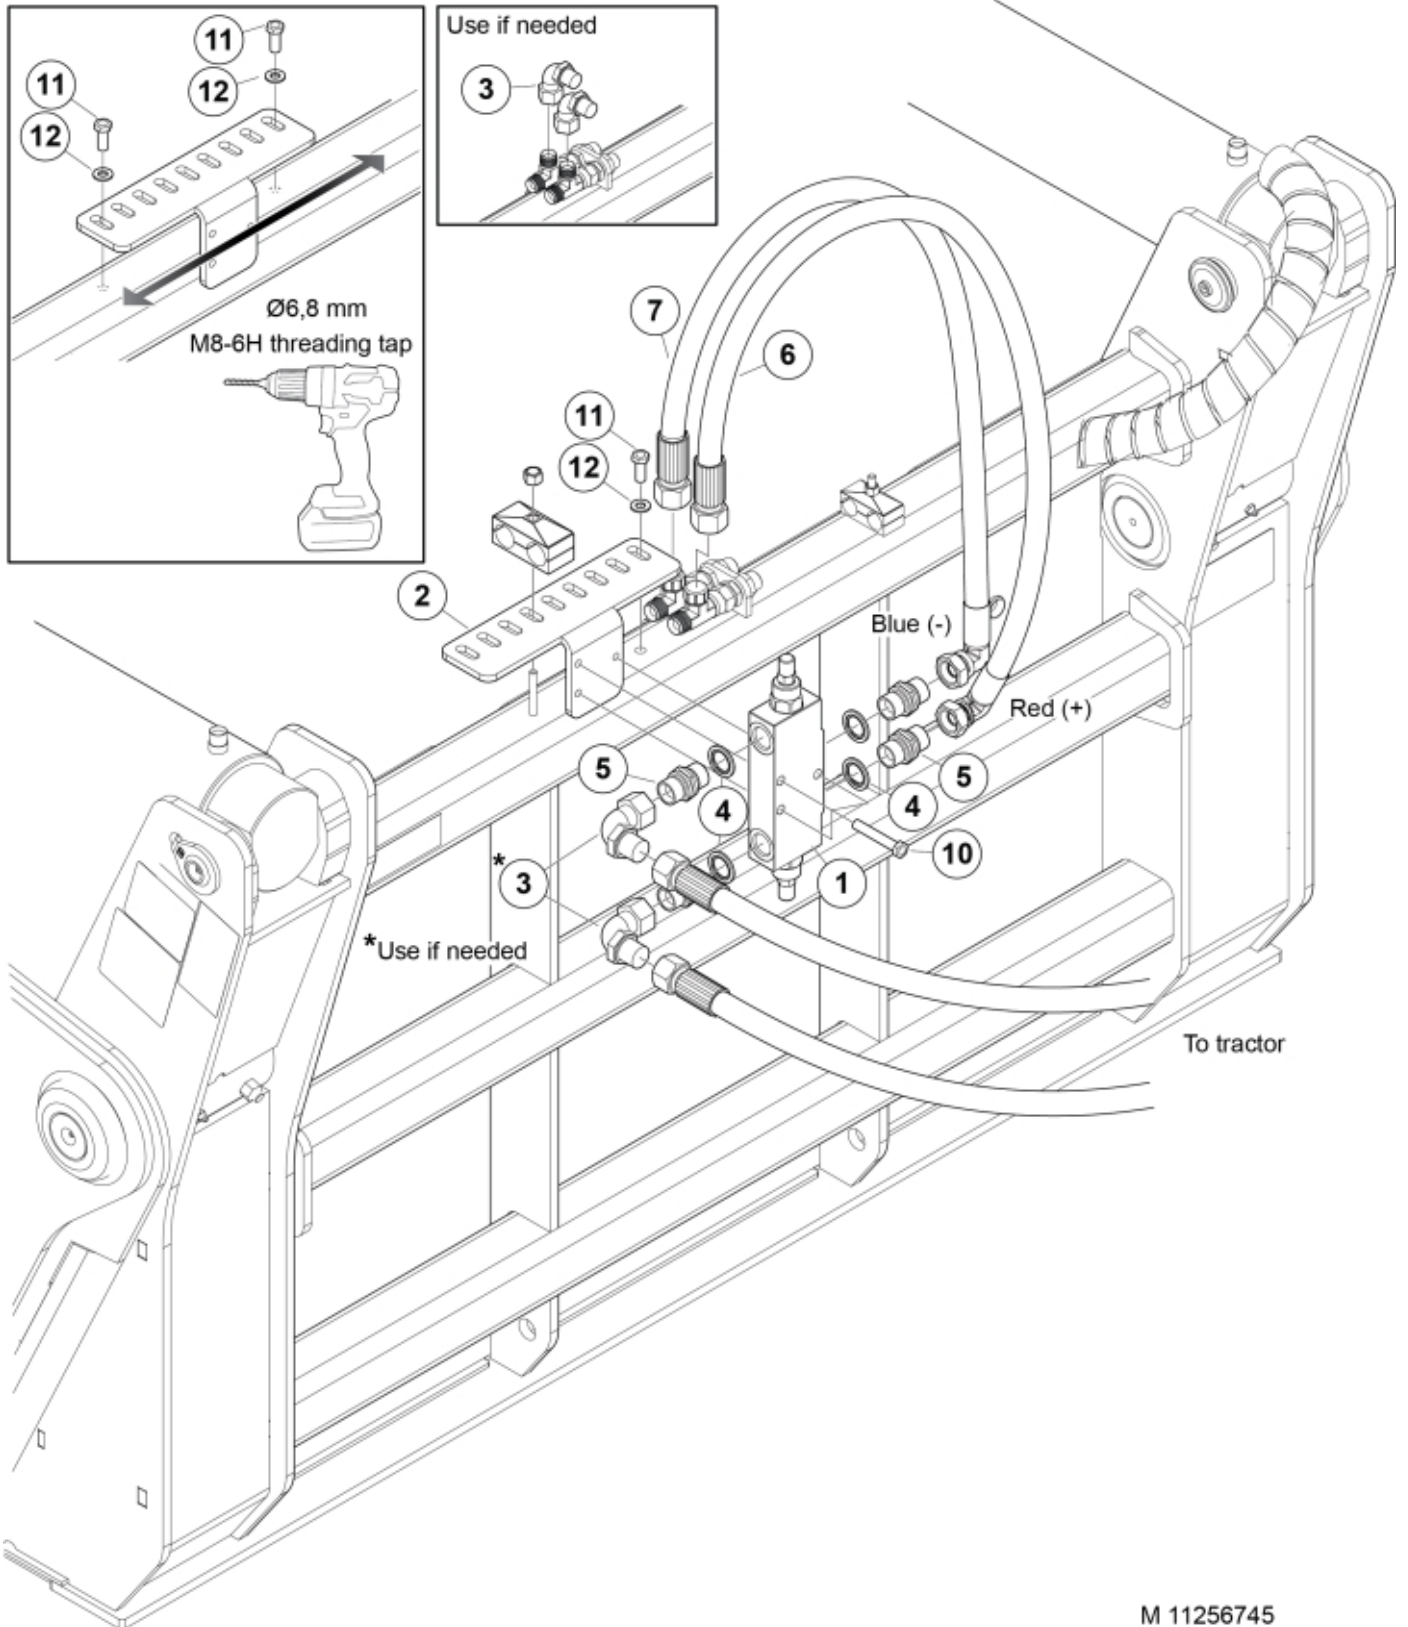

Silocut M+, L+

M 11256745

Part assemblies Valve kit

PartNo	Pos	Qty	Name	Specifications
60102778	1	1	Valve	
60107117-22	2	1	Valve plate	
5027443	3	4 PCS	Adaptor	R 1/2"K - R 1/2"K
5013853	4	4	Dowty washer	Tredo 1/2", Part is included in kit 60007907 Hose cpl., 9032177 Hose cpl.
1120012	5	4	Adaptor	G 1/2"
60107229	6	1	Hose	1/2" L=1100 1/2G90LMC 1/2GRLM
60107231	7	1	Hose	1/2" L=1150 1/2G90LMC 1/2GRLM
5002054	10	3	Screw	M6S 8x35
5002051	11	2	Screw	M6S 8 x 20
5013101	12	2	Washer	BRB 8,4 x 16