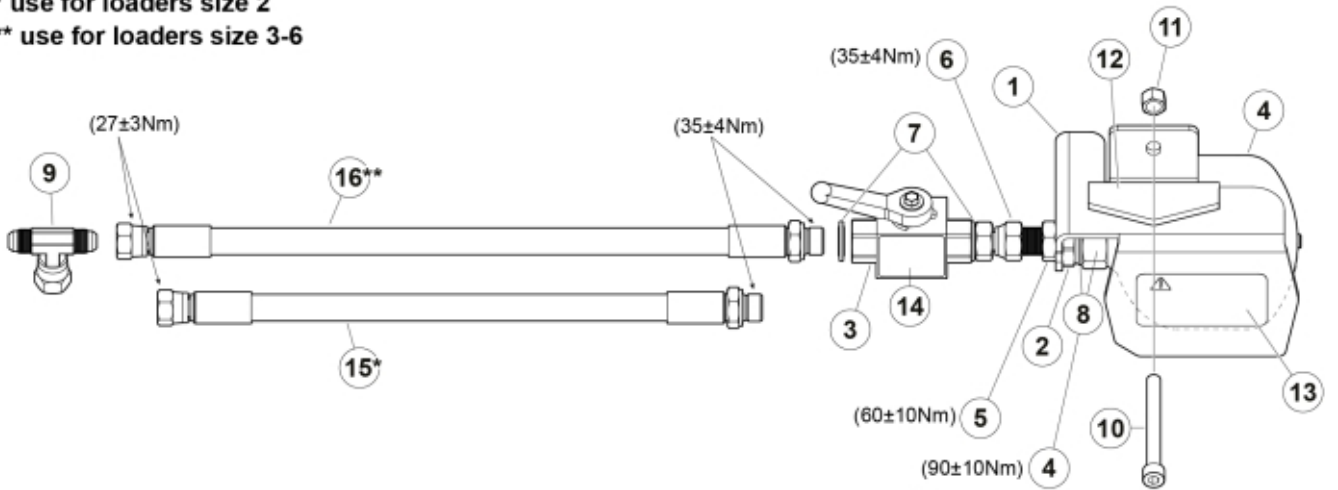

M 60110167\_168

\* use for loaders size 2  
 \*\* use for loaders size 3-6

**Part assemblies**      SoftDrive kit

<b>PartNo</b>	<b>Pos</b>	<b>Qty</b>	<b>Name</b>	<b>Specifications</b>
60077196	1	1	Bracket	
60104392	2	1	Adaptor	G1/2" - G3/8"
513005	3	1	Shut-off valve	R3/8"
60044837	4	1 PCS	Accumulator	0,5L
5011756	5	1	Nut	3/8"
1120081	6	1	Adaptor	3/8" BSP
5013852	7	2	Dowty washer	Tredo 3/8"
5013853	8	1	Dowty washer	Tredo 1/2", Part is included in kit 60007907 Hose cpl., 9032177 Hose cpl.
5028105	9	1	Adaptor	
5004054	10	1	Screw	MC6S M8x80
5011553	11	1	Nut	M6M M8 Loc-king
5221968	12	1	Rubber foam	
11136483	13	1 PCS	Decal	
11136531	14	1	Decal	
60077631	15	1	Hose	3/8" L=420 9/16RLMN - 3/8GRU