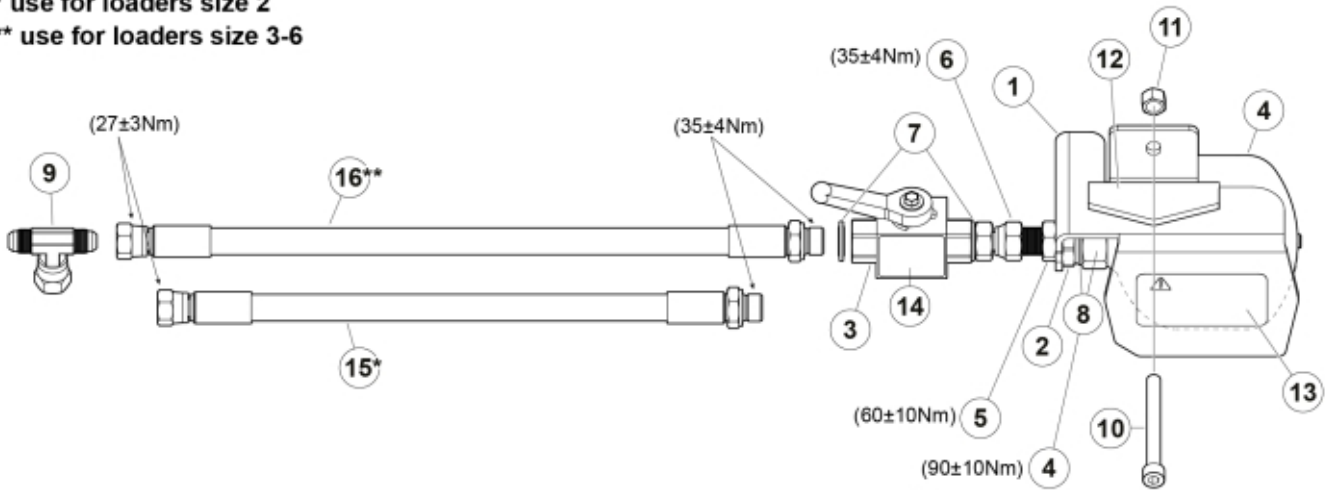

M 60110167_168

* use for loaders size 2
 ** use for loaders size 3-6

Part assemblies SoftDrive kit

PartNo	Pos	Qty	Name	Specifications
60077196	1	1	Bracket	
60104392	2	1	Adaptor	G1/2" - G3/8"
513005	3	1	Shut-off valve	R3/8"
60044837	4	1 PCS	Accumulator	0,5L
5011756	5	1	Nut	3/8"
1120081	6	1	Adaptor	3/8" BSP
5013852	7	2	Dowty washer	Tredo 3/8"
5013853	8	1	Dowty washer	Tredo 1/2", Part is included in kit 60007907 Hose cpl., 9032177 Hose cpl.
5028105	9	1	Adaptor	
5004054	10	1	Screw	MC6S M8x80
5011553	11	1	Nut	M6M M8 Loc-king
5221968	12	1	Rubber foam	
11136483	13	1 PCS	Decal	
11136531	14	1	Decal	
60054971	16	1	Hose	3/8" L=490 9/16RLMN - 3/8GRU