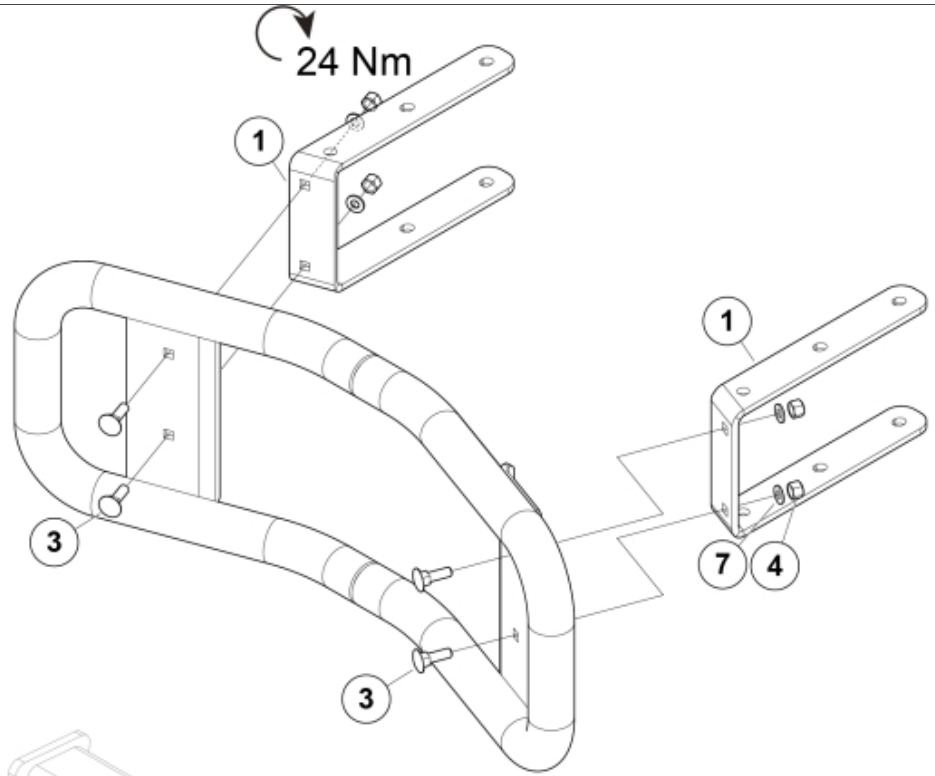

A

B

M 11256835

Part assemblies Bale support

| PartNo | Pos | Qty | Name | Specifications |
|---------------|------------|------------|-------------|-----------------------|
| | 1 | 1 | Bracket | |
| | 2 | 2 | Screw | M6S M10x160 (8.8) |
| | 3 | 4 | Screw | MVBF M8x30 (4.6) |
| | 4 | 4 | Nut | M6M M8 Loc-king |
| | 5 | 8 | Washer | BRB 10.5x22x2 |
| | 6 | 4 | Nut | Loc-King M10 |
| | 7 | 4 | Washer | BRB 8,4 x 16 |