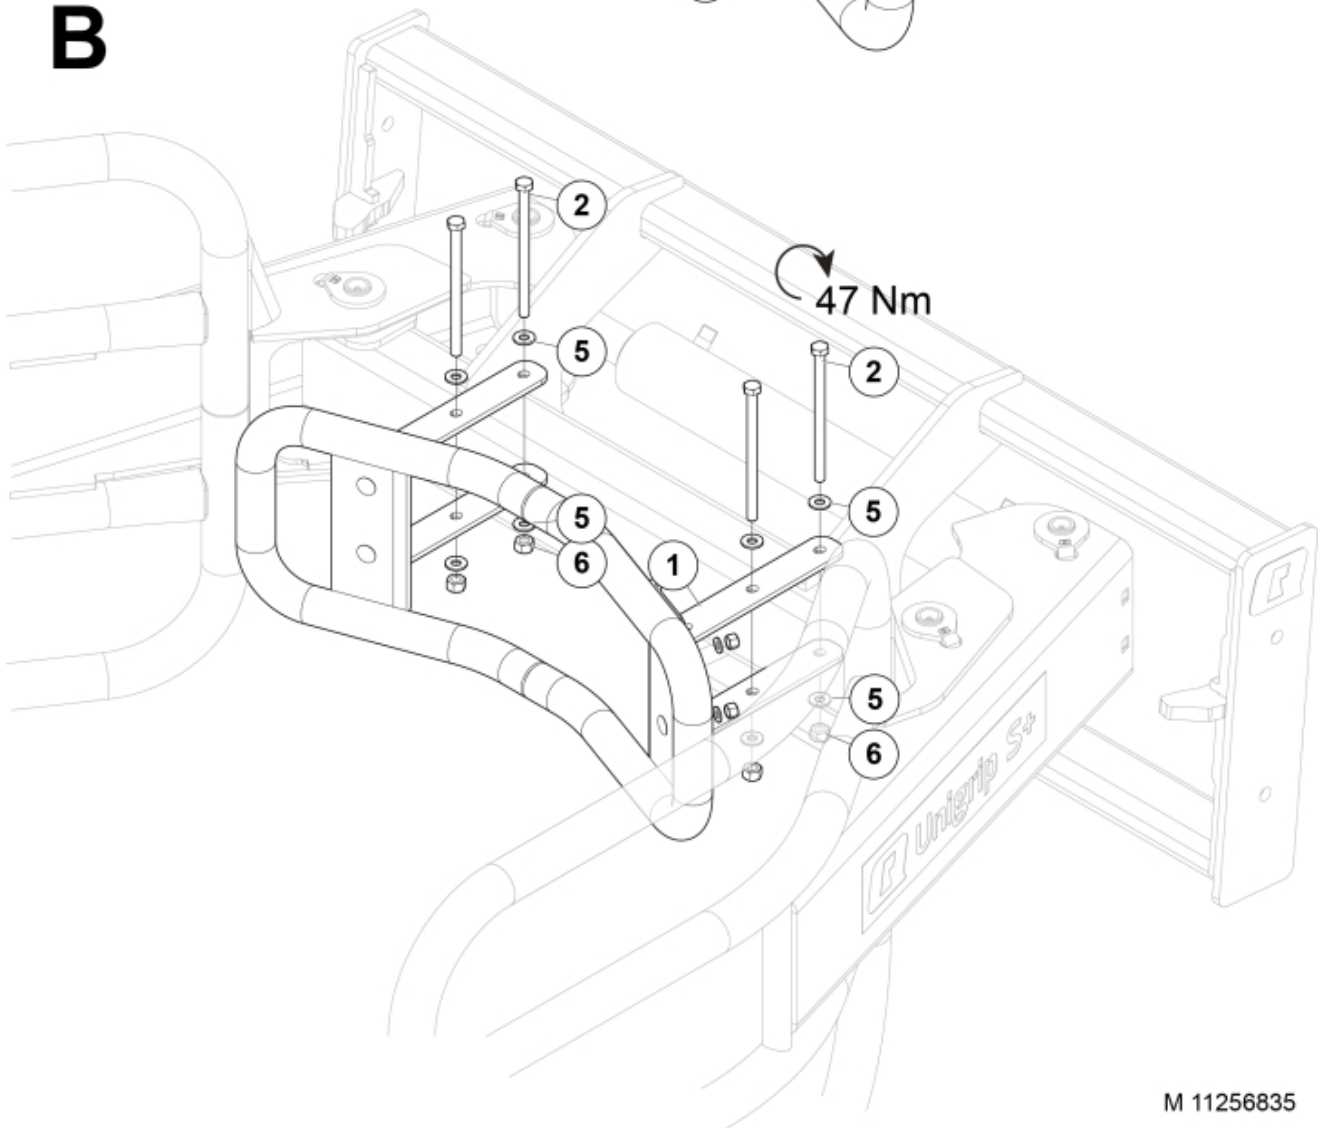

A

B

M 11256835

Part assemblies Bale support

| PartNo | Pos | Qty | Name | Specifications |
|---------------|------------|------------|-------------|-----------------------|
| | 1 | 1 | Bracket | |
| | 2 | 2 | Screw | M6S M10x160 (8.8) |
| | 3 | 4 | Screw | MVBF M8x30 (4.6) |
| | 4 | 4 | Nut | M6M M8 Loc-king |
| | 5 | 8 | Washer | BRB 10.5x22x2 |
| | 6 | 4 | Nut | Loc-King M10 |
| | 7 | 4 | Washer | BRB 8,4 x 16 |