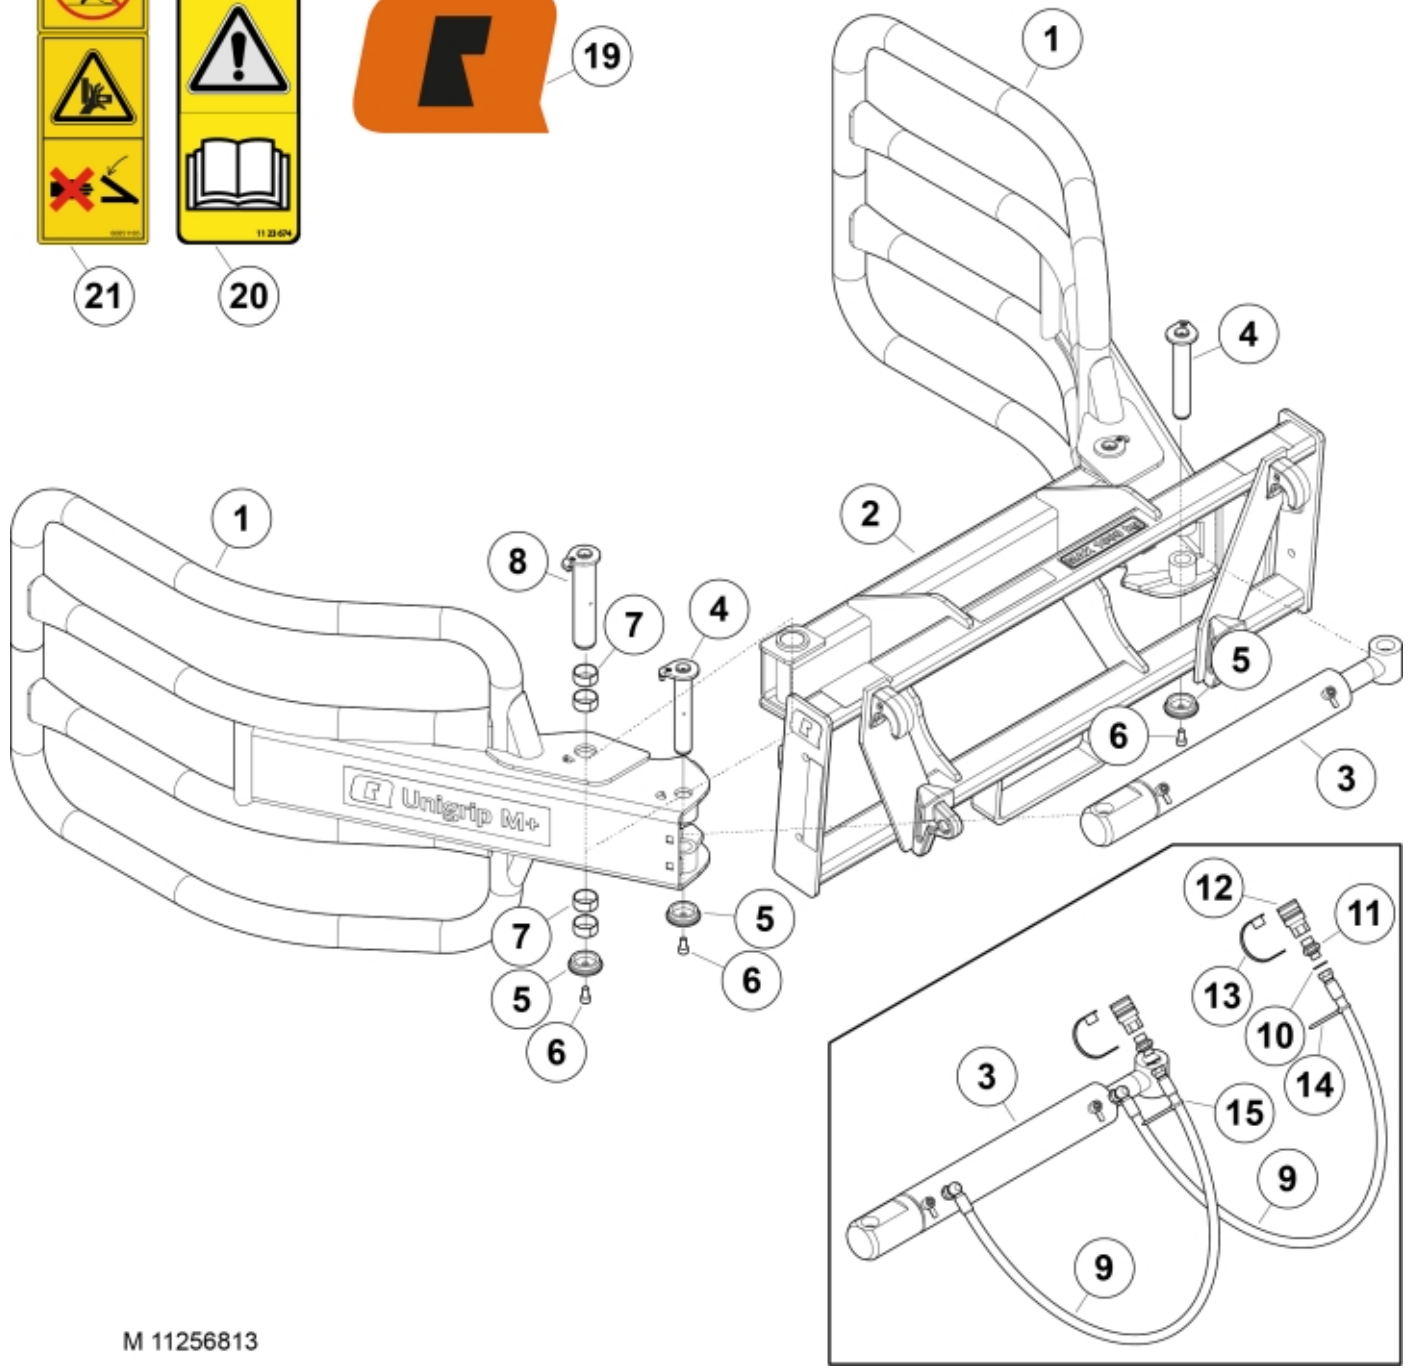

! **Unigrip M+** 16  
⚠ **MAX 200 bar** 17  
! **MAX 1000 Kg** 18  
⚠  19  
⚠ ! 20  
✂ 21

M 11256813

**Part assemblies**      Unigrip M+ Euro

PartNo	Pos	Qty	Name	Specifications
60109999-17	1	2	Arm	
60114650-17	2	1	Frame	
60114464-1	3	1	Cylinder	
60114471	4	2	Pin	
5215131	5	4	Locking cover	
5050608	6	4	Screw	MC6S M10x20 Loc
5018513	7	8	Bushing	D40 L=20
60114470	8	2	Pin	
1103117	9	2	Hose	3/8"
5013604	10	2	Washer	Copper 21x28x2
1120011	11	2	Adaptor	R1/2"-R3/8"
5044127	12	2	Quick Coupling	1/2", Part is included in kit 60007907 Hose cpl., 9032177 Hose cpl.
5044130	13	2	Dust Cover	Part is included in kit 60007907 Hose cpl., 9032177 Hose cpl.
5022179	14	1	Cable tie	Blue
5022177	15	1	Cable tie	Red
60115726	16	2	Decal	"Unigrip M+"
60018712	17	1	Warning decal	
11136514	18	1	Warning decal	"Max 1000 kg"
60049053	19	2	Decal	"Q" small 80x57
1123674	20	1	Warning decal	"Read manual"
60051165	21	1 PCS	Warning decal	