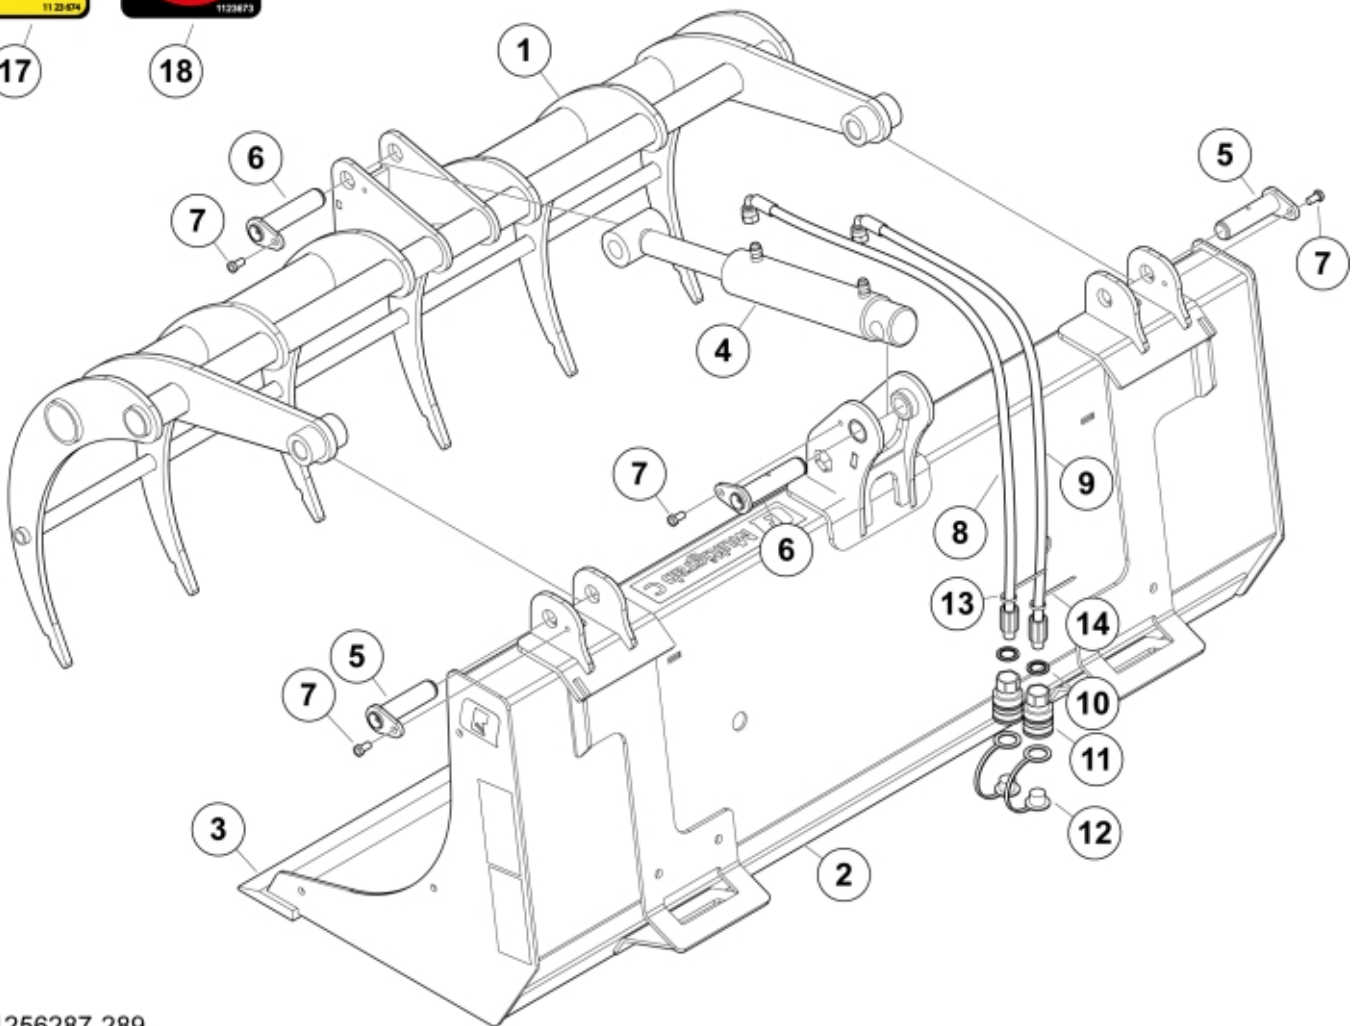

## Multigrab C

16

15

r11256287-289

**Part assemblies**      Multigrab CL 170 Skidsteer

PartNo	Pos	Qty	Name	Specifications
	1	1	Jaw	
	2	1	Bucket	
11262664	3	1	Cutting edge	
60075065-1	4	1	Cylinder	
60058259	5	2 PCS	Pin	D=25 L=95
60081259	6	2	Pin	
5002058	7	4	Screw	M6S 8x16
60081267	8	1	Hose	3/8" L=1400 9/16 90LMC 1/2GRU
60081266	9	1	Hose	3/8" L=1200 9/16 90LMC 1/2GRU
5013853	10	2	Dowty washer	Tredo 1/2", Part is included in kit 60007907 Hose cpl., 9032177 Hose cpl.
5044127	11	2	Quick Coupling	1/2", Part is included in kit 60007907 Hose cpl., 9032177 Hose cpl.
5044130	12	2	Dust Cover	Part is included in kit 60007907 Hose cpl., 9032177 Hose cpl.
5022179	13	1	Cable tie	Blue
5022177	14	1	Cable tie	Red
60056626	15	2	Decal	
60090131	16	1	Decal	
1123674	17	1	Warning decal	"Read manual"
1123673	18	1	Warning decal	