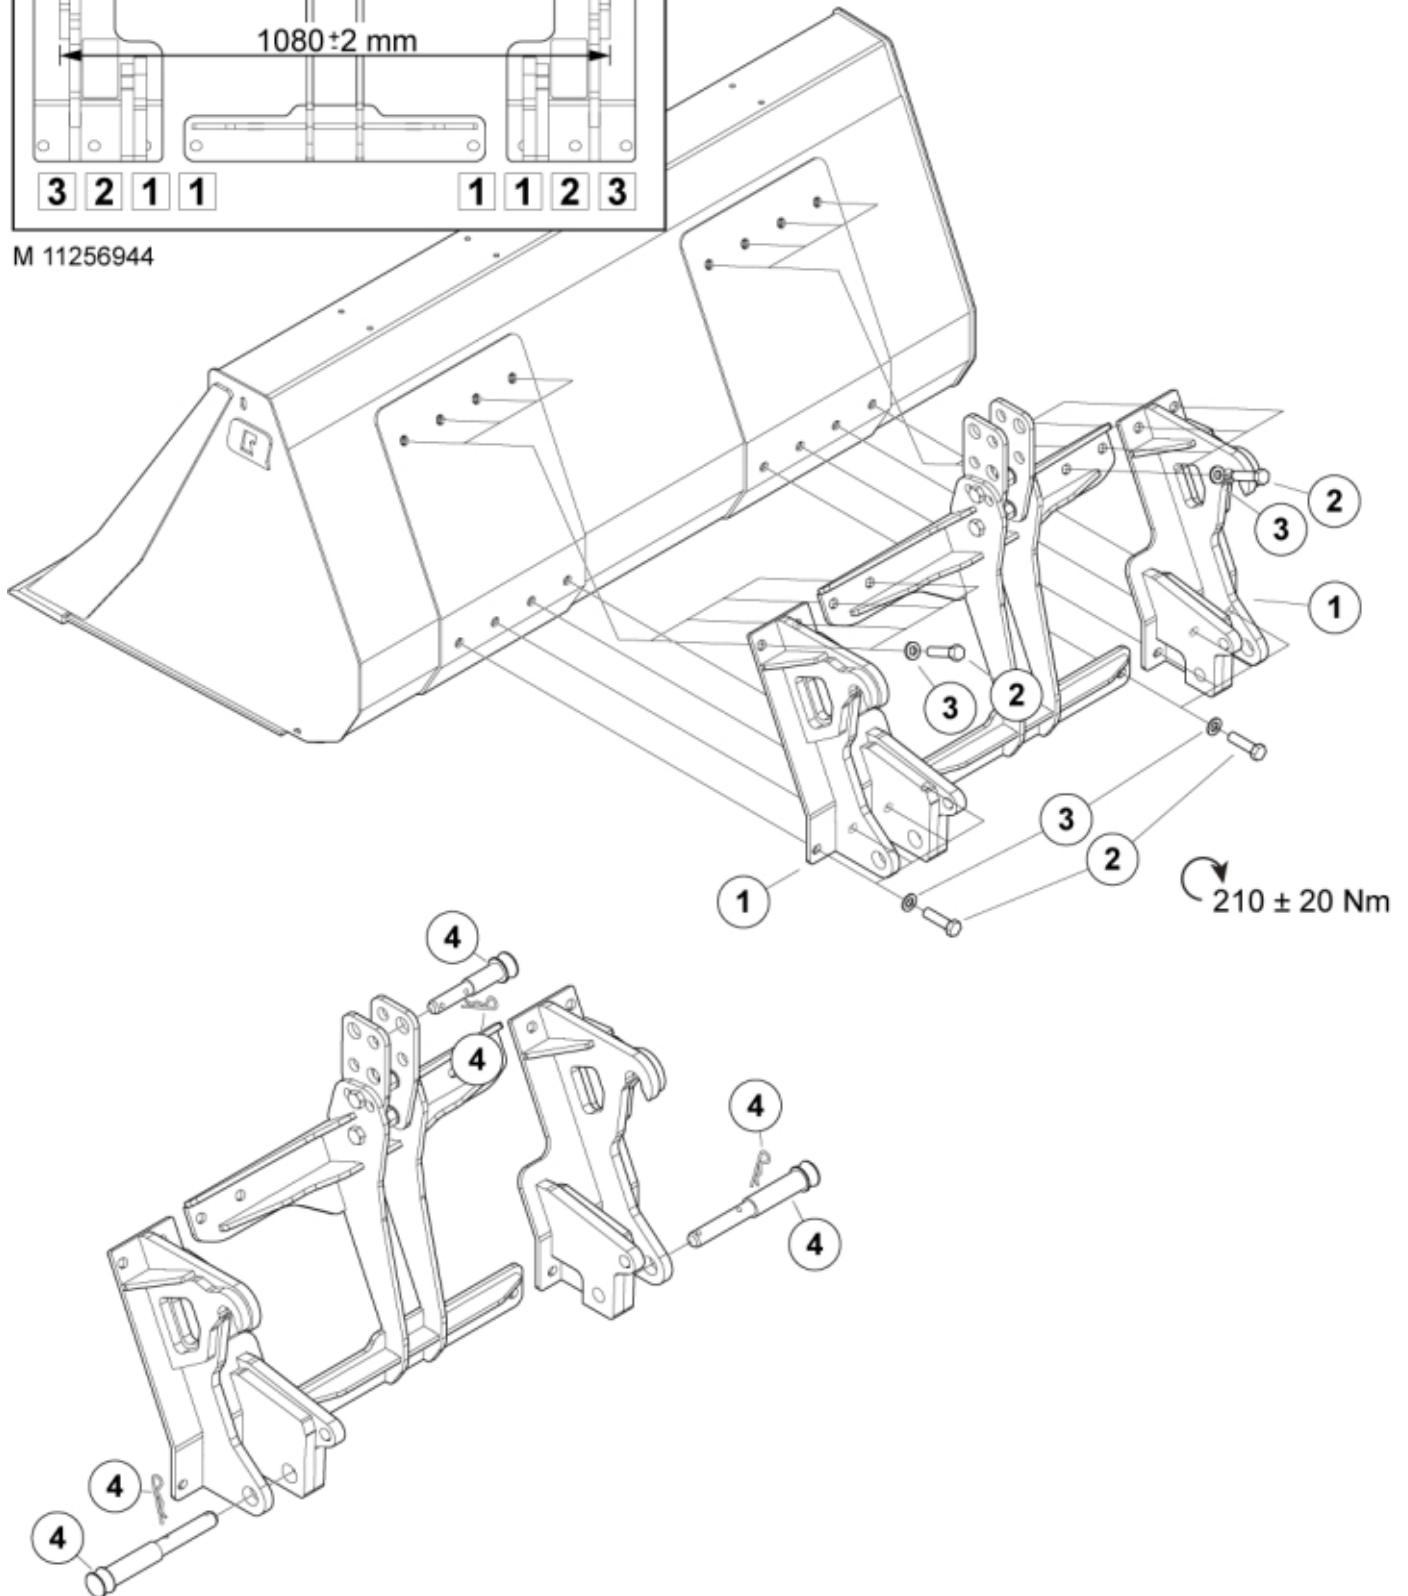

M 11256944

Part assemblies Attachment kit Euro / 3PL

PartNo	Pos	Qty	Name	Specifications
60116057	1	1	Attachment Euro / 3PL	
60047988		2	Bolt kit	M16
5002153	2	8	• Screw	M6S M16 x 45
5051493	3	8	• Washer	M16
60094945	4	1	Pin kit	