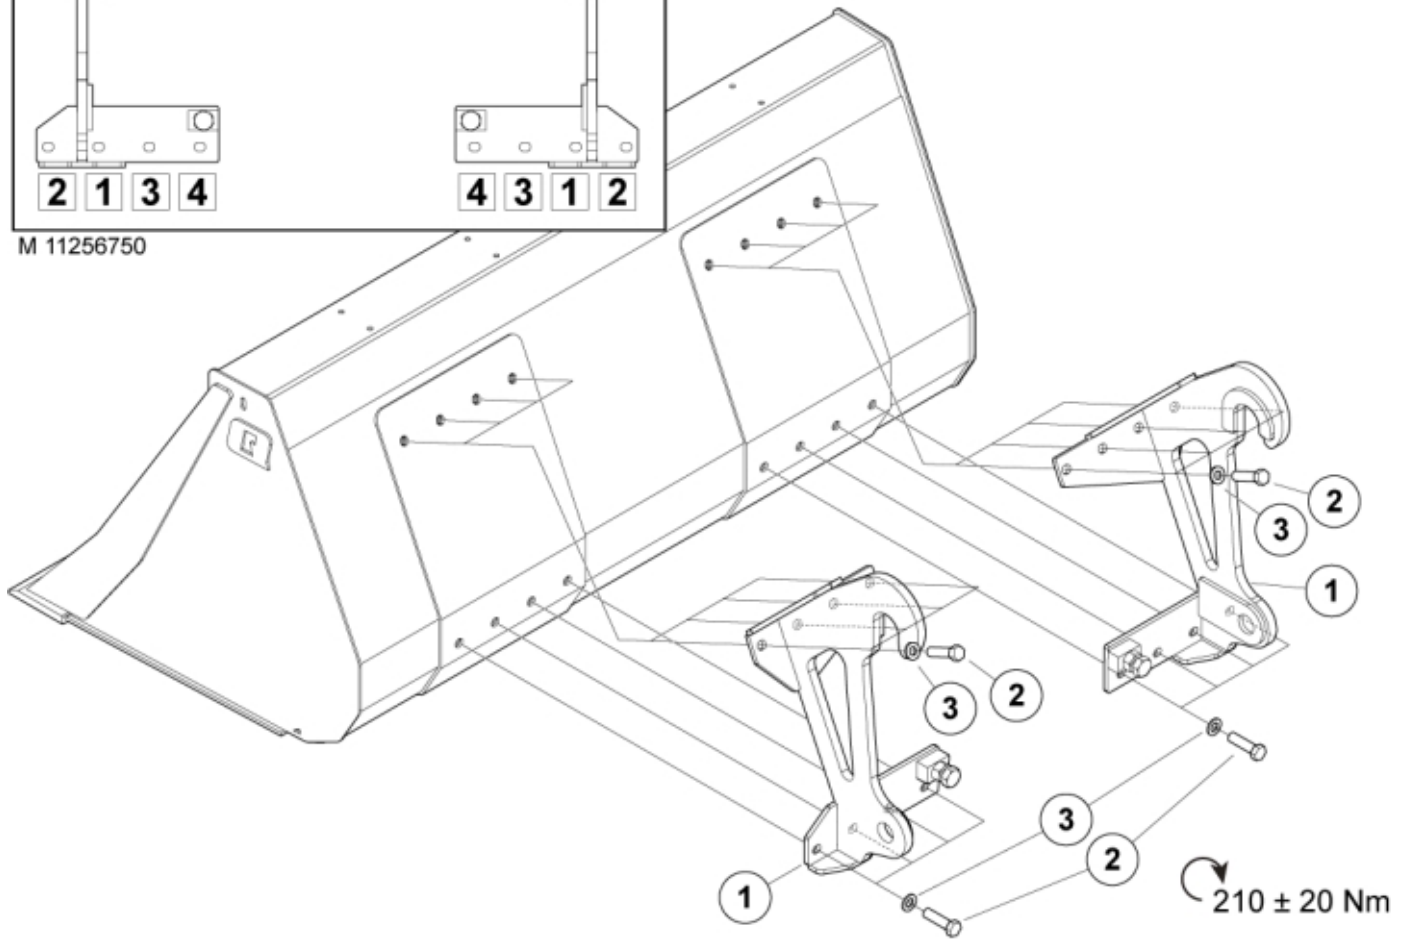

M 11256750

---

**Part assemblies**      Attachment kit Sennebogen

---

<b>PartNo</b>	<b>Pos</b>	<b>Qty</b>	<b>Name</b>	<b>Specifications</b>
60108431	1	1	Attachment Sennebogen	
60047988		2	Bolt kit	M16
5002153	2	8	• Screw	M6S M16 x 45
5051493	3	8	• Washer	M16