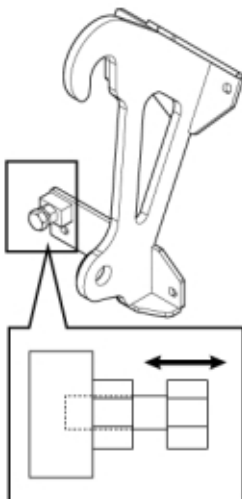

M 11256750

---

**Part assemblies**      Attachment kit Sennebogen

---

<b>PartNo</b>	<b>Pos</b>	<b>Qty</b>	<b>Name</b>	<b>Specifications</b>
60108431	1	1	Attachment Sennebogen	
60047988		2	Bolt kit	M16
5002153	2	8	• Screw	M6S M16 x 45
5051493	3	8	• Washer	M16