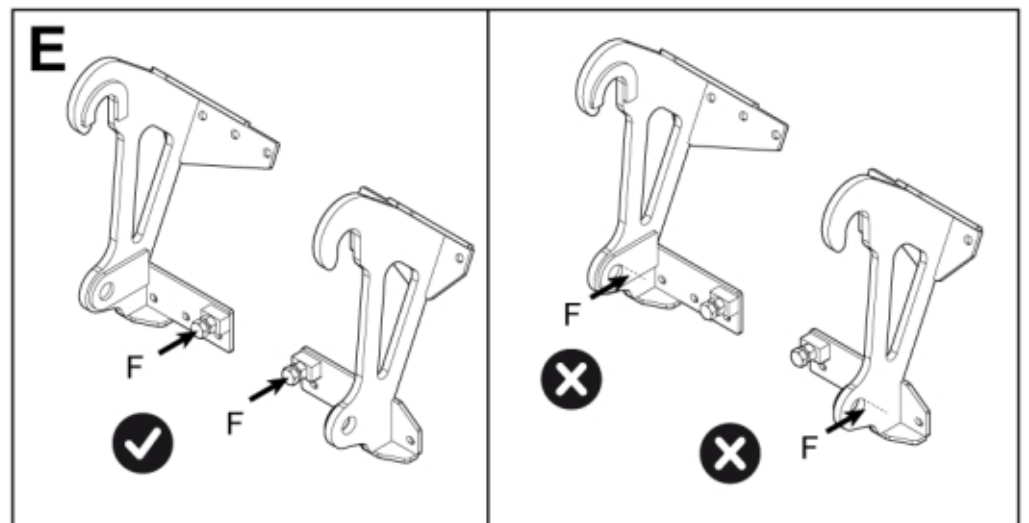

M 11256750

---

**Part assemblies**      Attachment kit Sennebogen

---

<b>PartNo</b>	<b>Pos</b>	<b>Qty</b>	<b>Name</b>	<b>Specifications</b>
60108431	1	1	Attachment Sennebogen	
60047988		2	Bolt kit	M16
5002153	2	8	• Screw	M6S M16 x 45
5051493	3	8	• Washer	M16