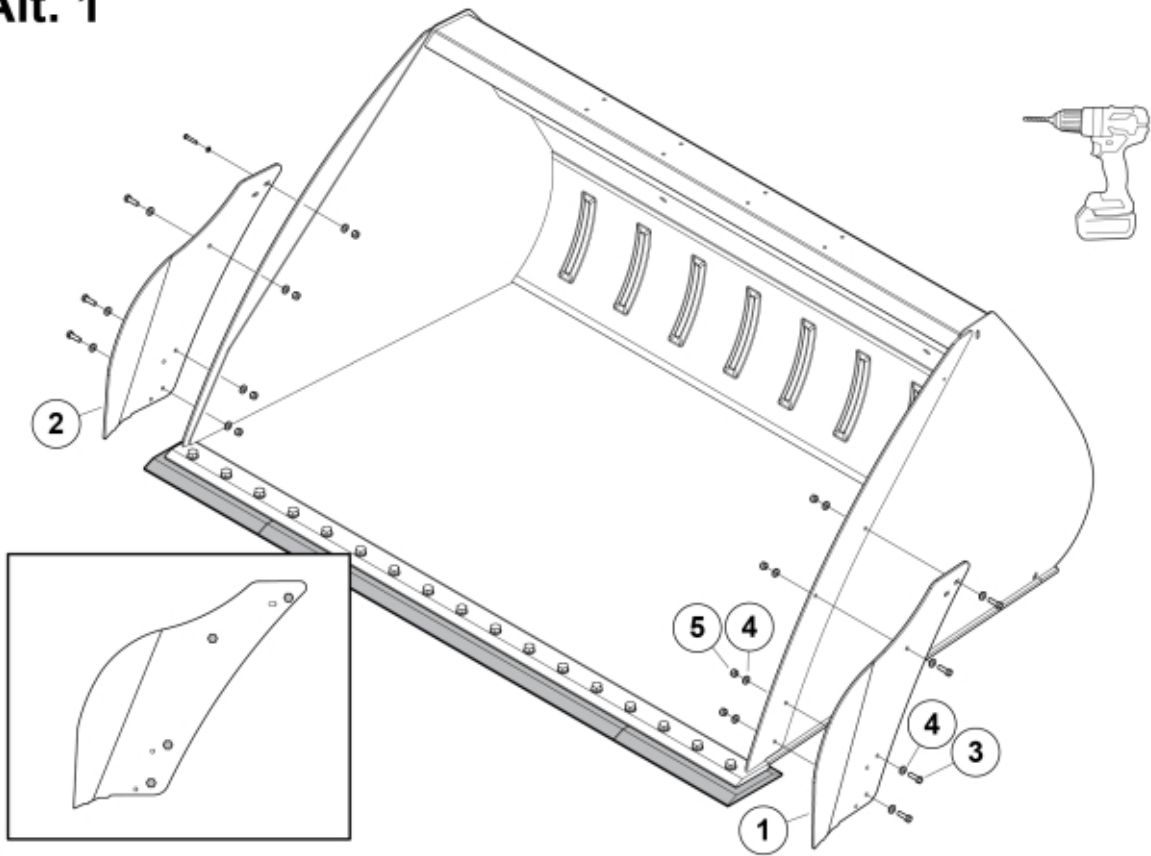

Alt. 1

Alt. 2

M 11257000

Part assemblies Bolt on Gable

PartNo	Pos	Qty	Name	Specifications
	1	1	Gable RH	
	2	1	Gable LH	
	3	8	Screw	M6S M12X40 (8.8)
	4	16	Washer	BRB - 13x27x2 350HV
	5	8	Nut	M12 Loc