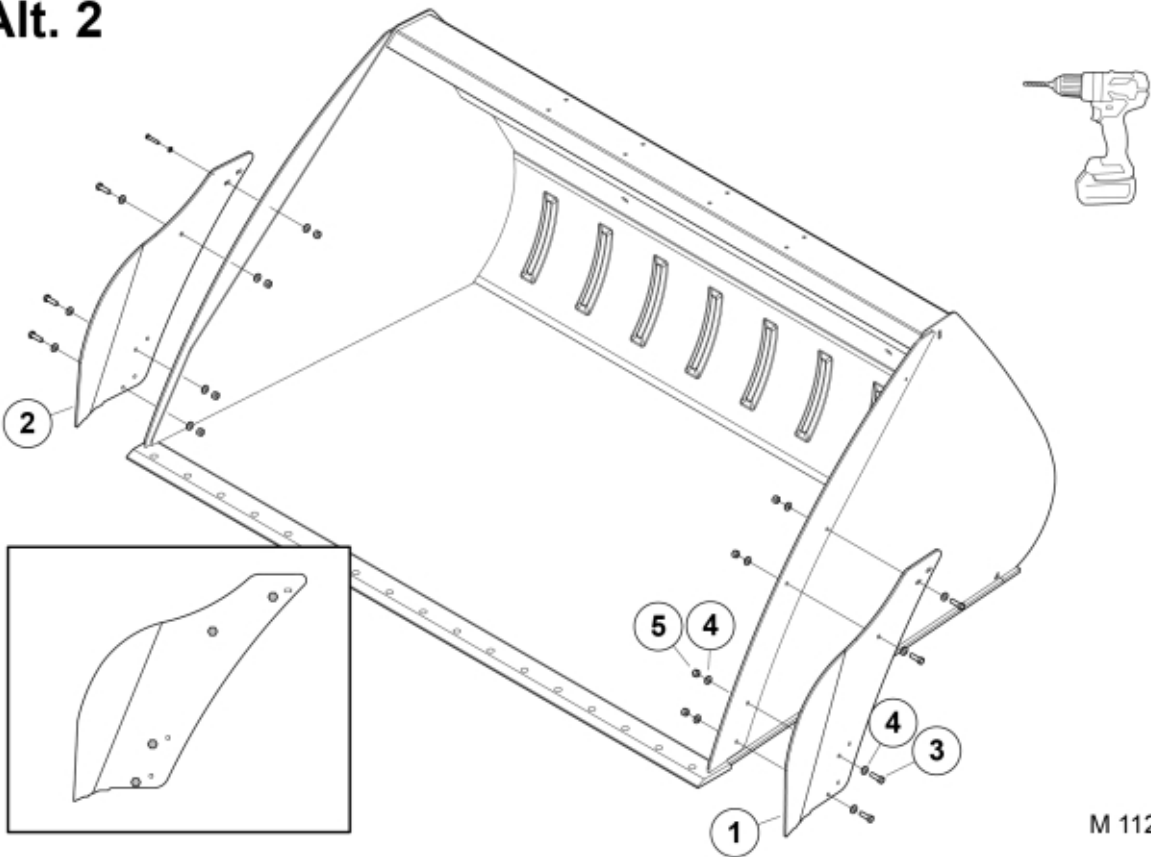

Alt. 1

Alt. 2

M 11257000

Part assemblies Bolt on Gable

PartNo	Pos	Qty	Name	Specifications
	1	1	Gable RH	
	2	1	Gable LH	
	3	8	Screw	M6S M12X40 (8.8)
	4	16	Washer	BRB - 13x27x2 350HV
	5	8	Nut	M12 Loc