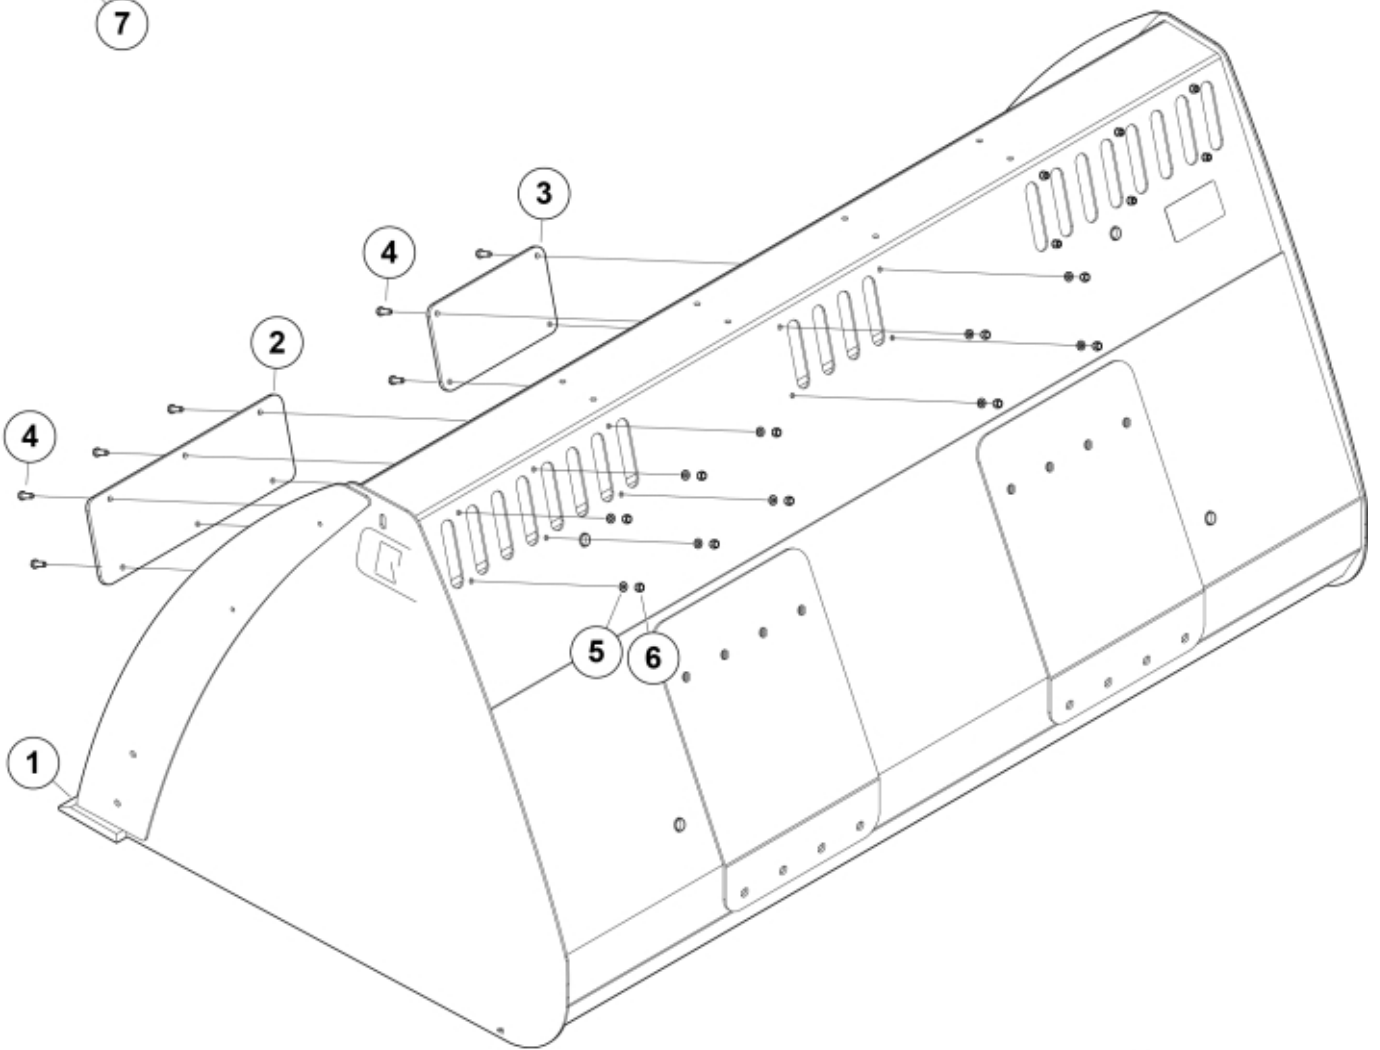

7

r11256897_898_927_928_931

Part assemblies Bucket VM+ 240

PartNo	Pos	Qty	Name	Specifications
60109063	1	1	Cutting edge	
60123252	2	2	Cover plate	
60123260	3	1	Cover plate	
5002052	4	16	Screw	M6S M8x25
5013101	5	16	Washer	BRB 8,4 x 16
5011553	6	16	Nut	M6M M8 Loc-king
60056248	7	2	Decal	"Q" Large 158 mm
5022119		4	Plug	