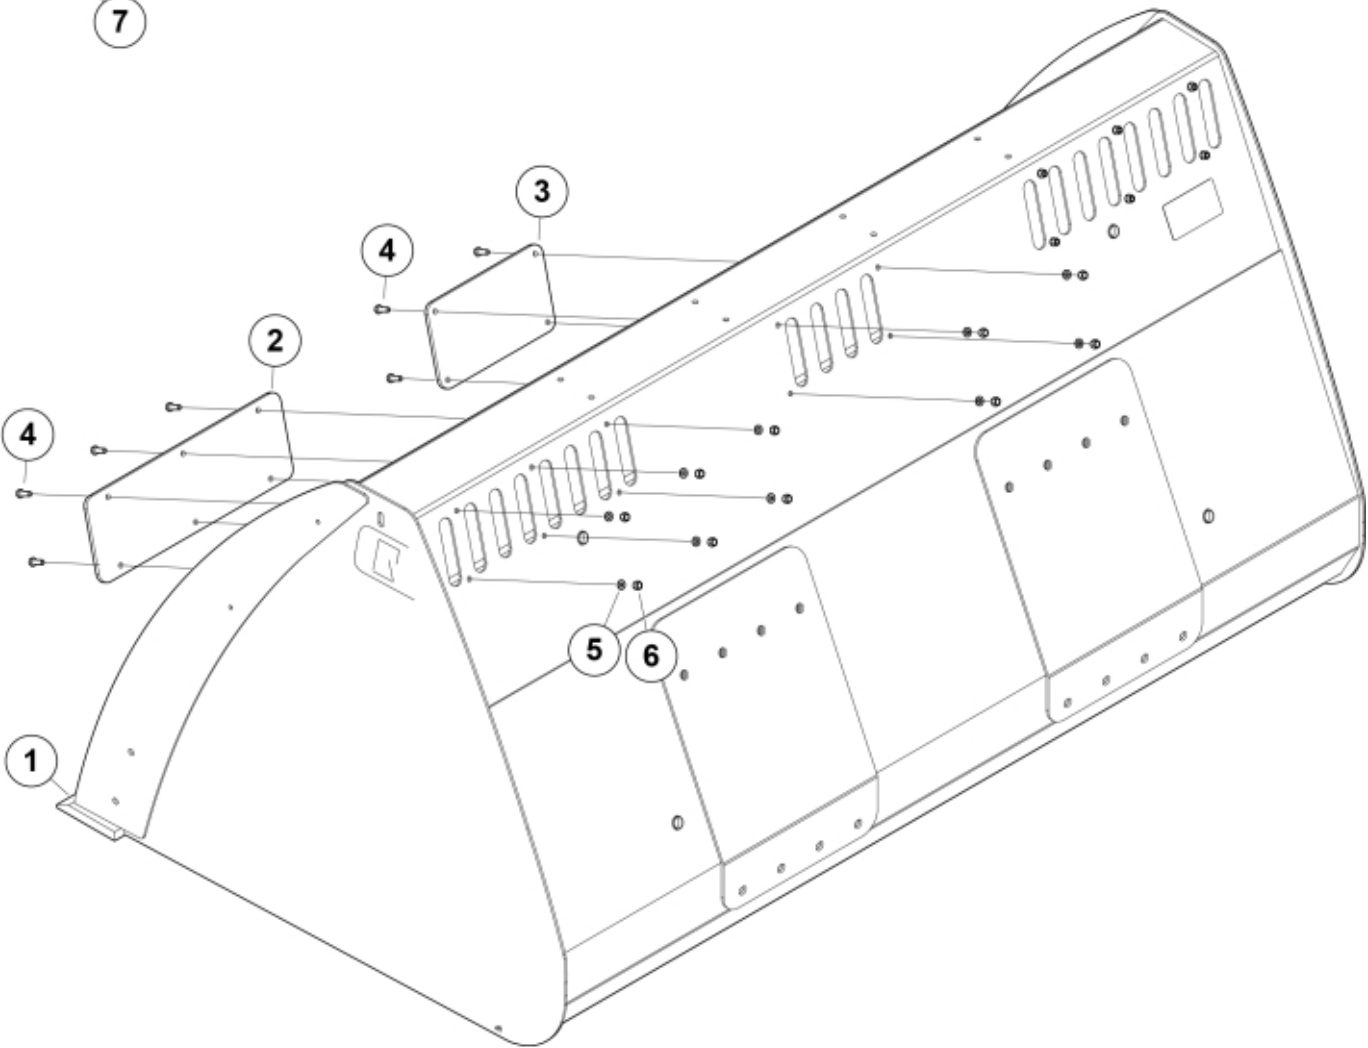

7

r11256897_898_927_928_931

Part assemblies Bucket VM+ 260

PartNo	Pos	Qty	Name	Specifications
60120932	1	1	Cutting edge	
60123252	2	2	Cover plate	
60123260	3	1	Cover plate	
5002052	4	16	Screw	M6S M8x25
5013101	5	16	Washer	BRB 8,4 x 16
5011553	6	16	Nut	M6M M8 Loc-king
60056248	7	2	Decal	"Q" Large 158 mm
5022119		4	Plug	