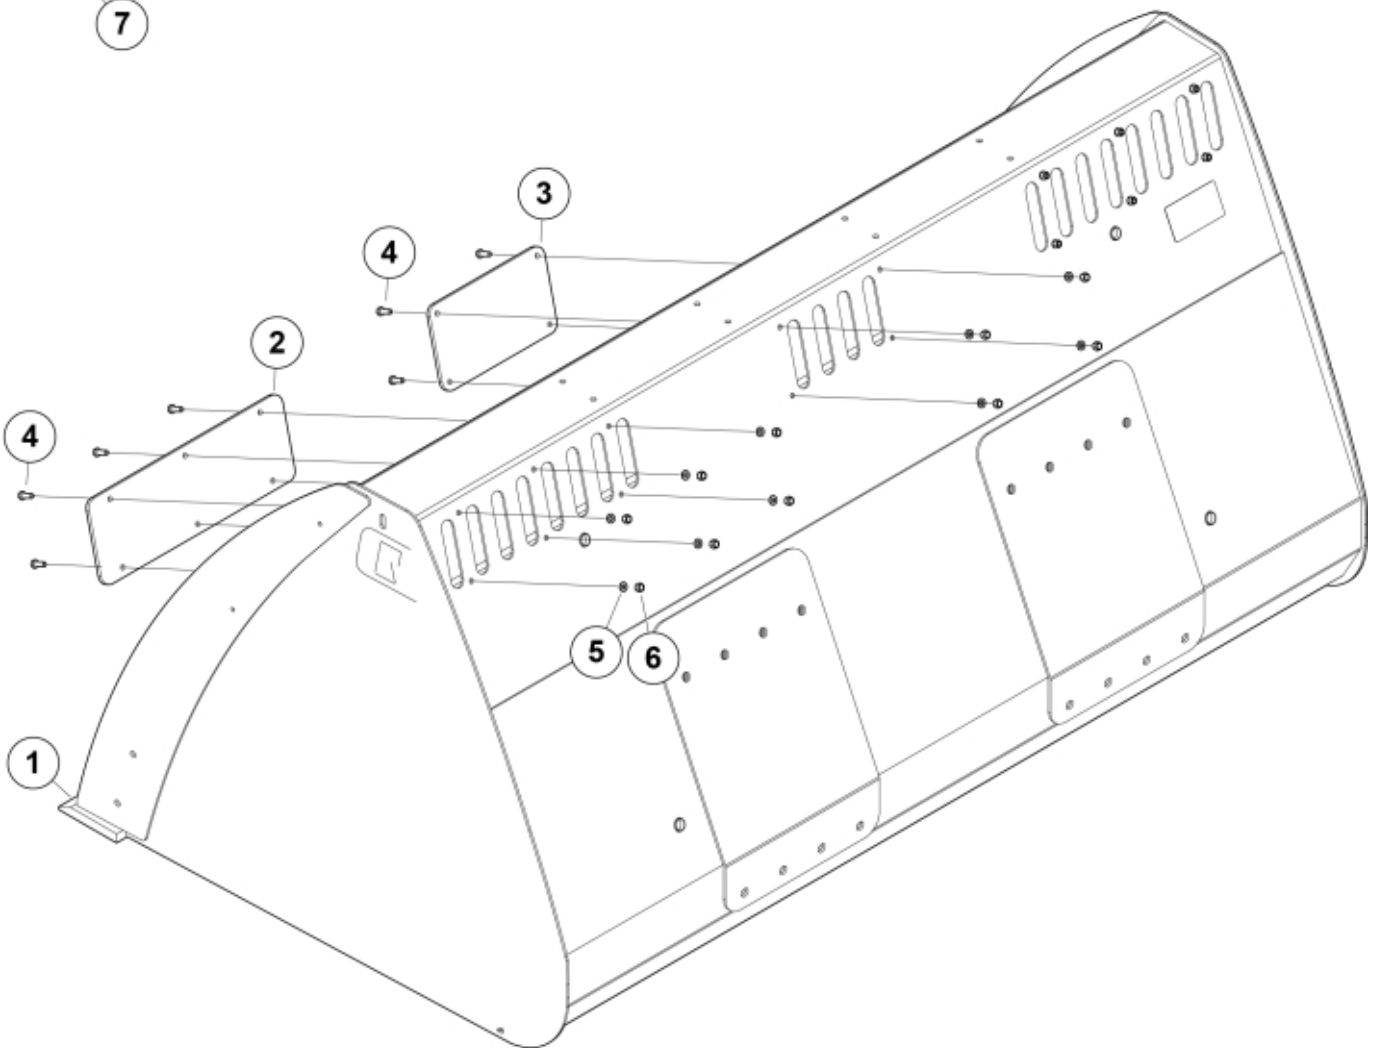

7

r11256897_898_927_928_931

Part assemblies Bucket VM+ 220

PartNo	Pos	Qty	Name	Specifications
60120862	1	1	Cutting edge	
60123252	2	2	Cover plate	
60123260	3	1	Cover plate	
5002052	4	16	Screw	M6S M8x25
5013101	5	16	Washer	BRB 8,4 x 16
5011553	6	16	Nut	M6M M8 Loc-king
60056248	7	2	Decal	"Q" Large 158 mm
5022119		4	Plug	