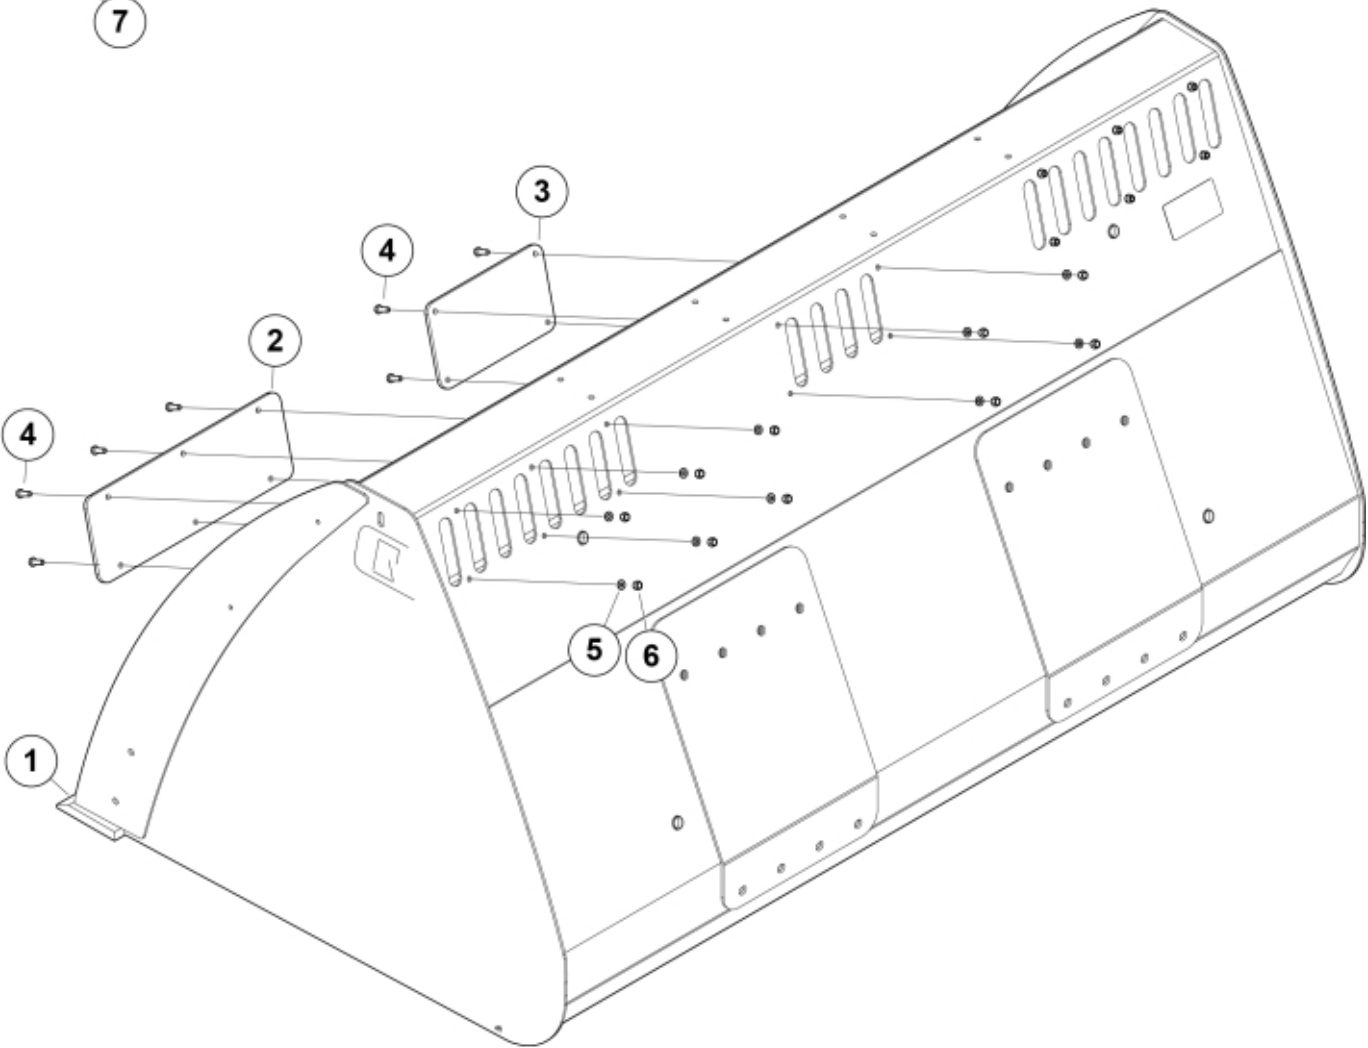

7

r11256897_898_927_928_931

Part assemblies Bucket VM+ 200

| PartNo | Pos | Qty | Name | Specifications |
|---------------|------------|------------|--------------|-----------------------|
| 60120124 | 1 | 1 | Cutting edge | |
| 60123252 | 2 | 2 | Cover plate | |
| 60123260 | 3 | 1 | Cover plate | |
| 5002052 | 4 | 16 | Screw | M6S M8x25 |
| 5013101 | 5 | 16 | Washer | BRB 8,4 x 16 |
| 5011553 | 6 | 16 | Nut | M6M M8 Loc-king |
| 60056248 | 7 | 2 | Decal | "Q" Large 158 mm |
| 5022119 | | 4 | Plug | |