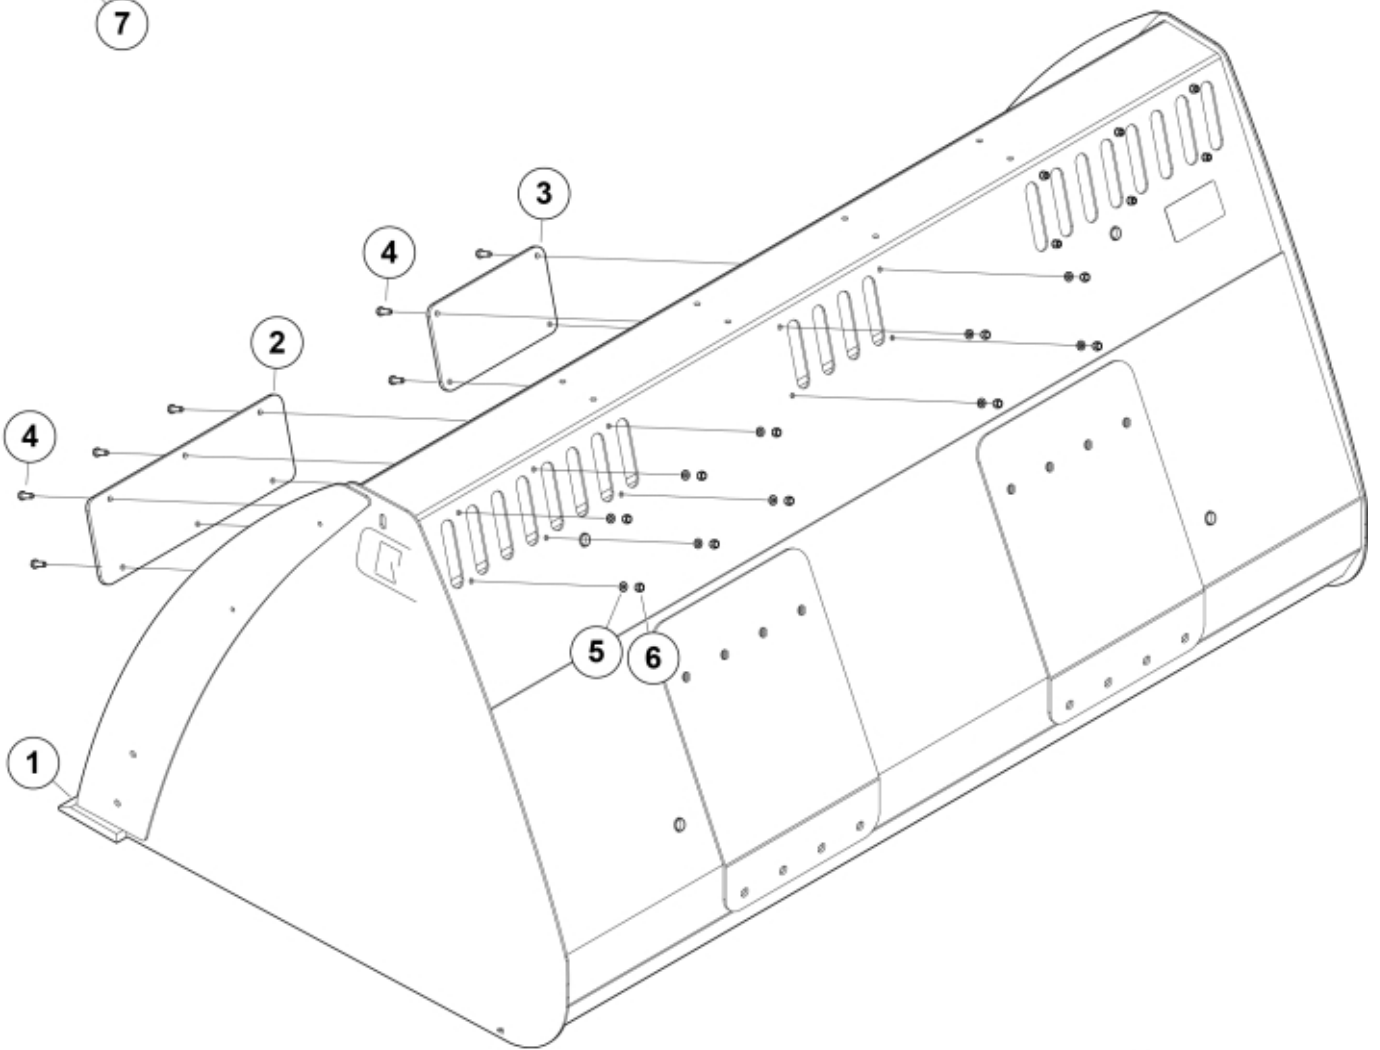

7

r11256897_898_927_928_931

Part assemblies Bucket VM+ 180

PartNo	Pos	Qty	Name	Specifications
60120947	1	1	Cutting edge	
60123252	2	2	Cover plate	
60123260	3	1	Cover plate	
5002052	4	16	Screw	M6S M8x25
5013101	5	16	Washer	BRB 8,4 x 16
5011553	6	16	Nut	M6M M8 Loc-king
60056248	7	2	Decal	"Q" Large 158 mm
5022119		4	Plug	