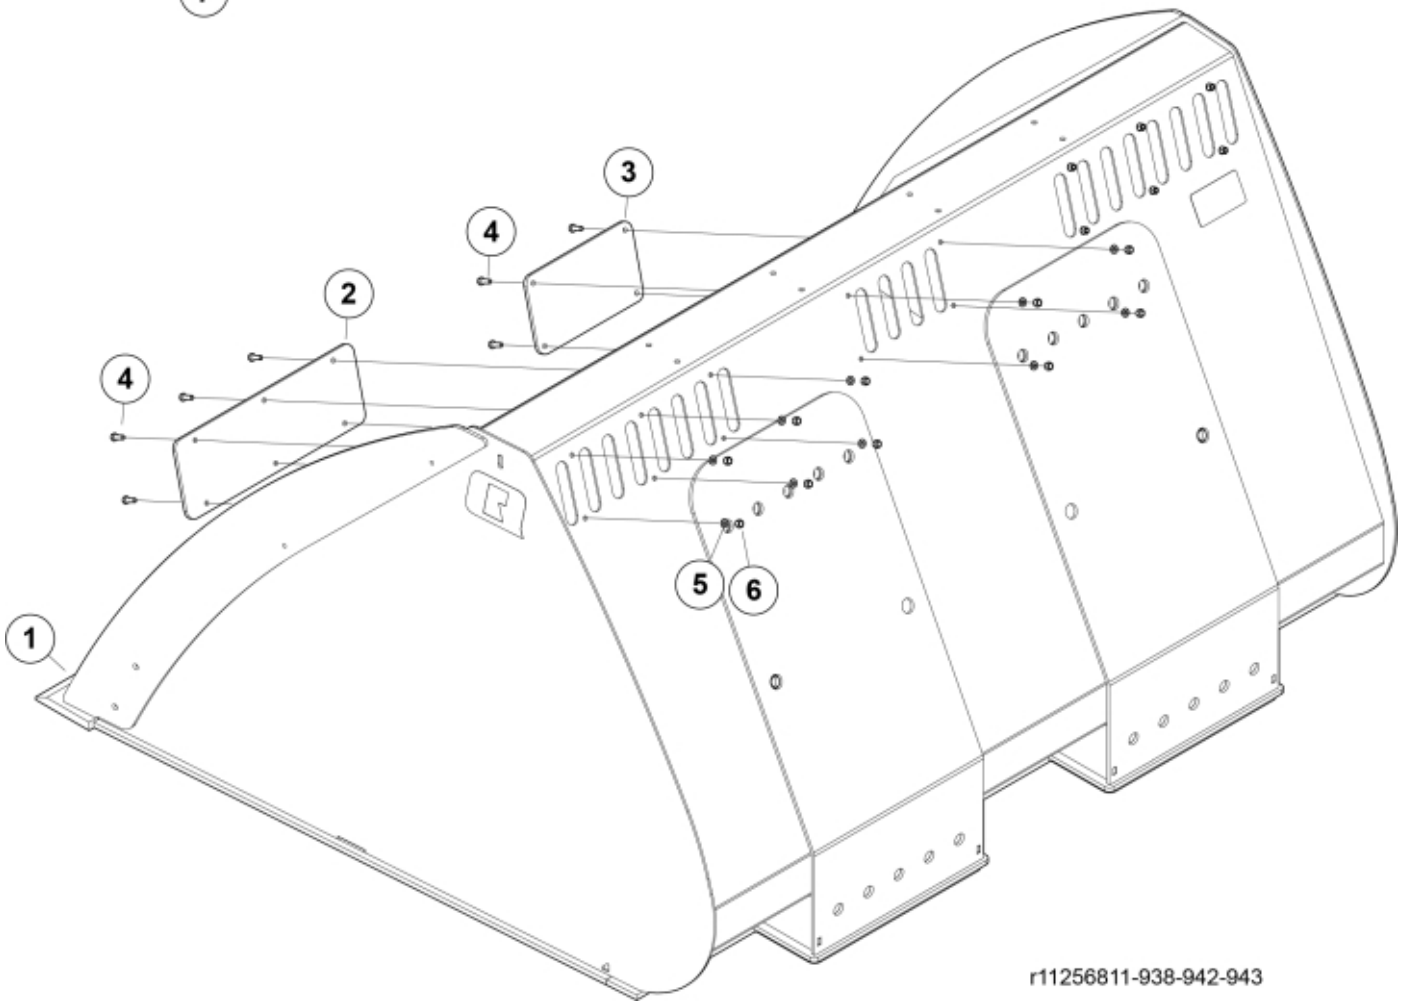

7

r11256811-938-942-943

---

**Part assemblies**      Bucket VL+ 260

---

<b>PartNo</b>	<b>Pos</b>	<b>Qty</b>	<b>Name</b>	<b>Specifications</b>
60120932	1	1	Cutting edge	
60123252	2	2	Cover plate	
60123260	3	1	Cover plate	
5002052	4	16	Screw	M6S M8x25
5013101	5	16	Washer	BRB 8,4 x 16
5011553	6	16	Nut	M6M M8 Loc-king
60056248	7	2	Decal	"Q" Large 158 mm
5022119		4	Plug	