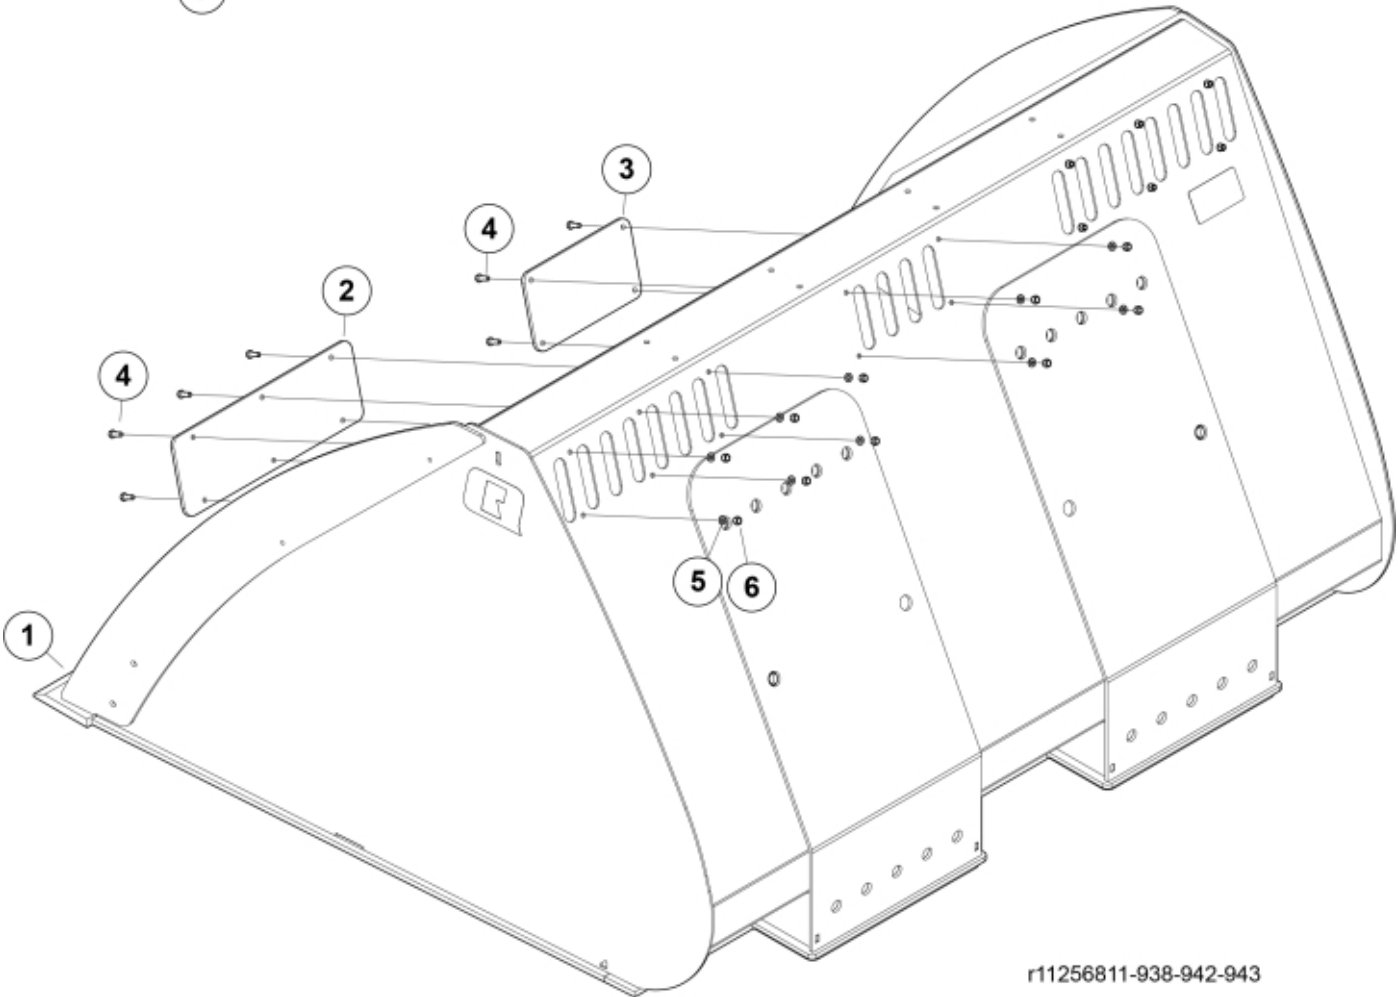

7

r11256811-938-942-943

---

**Part assemblies**      Bucket VL+ 260

---

<b>PartNo</b>	<b>Pos</b>	<b>Qty</b>	<b>Name</b>	<b>Specifications</b>
60120932	1	1	Cutting edge	
60123252	2	2	Cover plate	
60123260	3	1	Cover plate	
5002052	4	16	Screw	M6S M8x25
5013101	5	16	Washer	BRB 8,4 x 16
5011553	6	16	Nut	M6M M8 Loc-king
60056248	7	2	Decal	"Q" Large 158 mm
5022119		4	Plug	