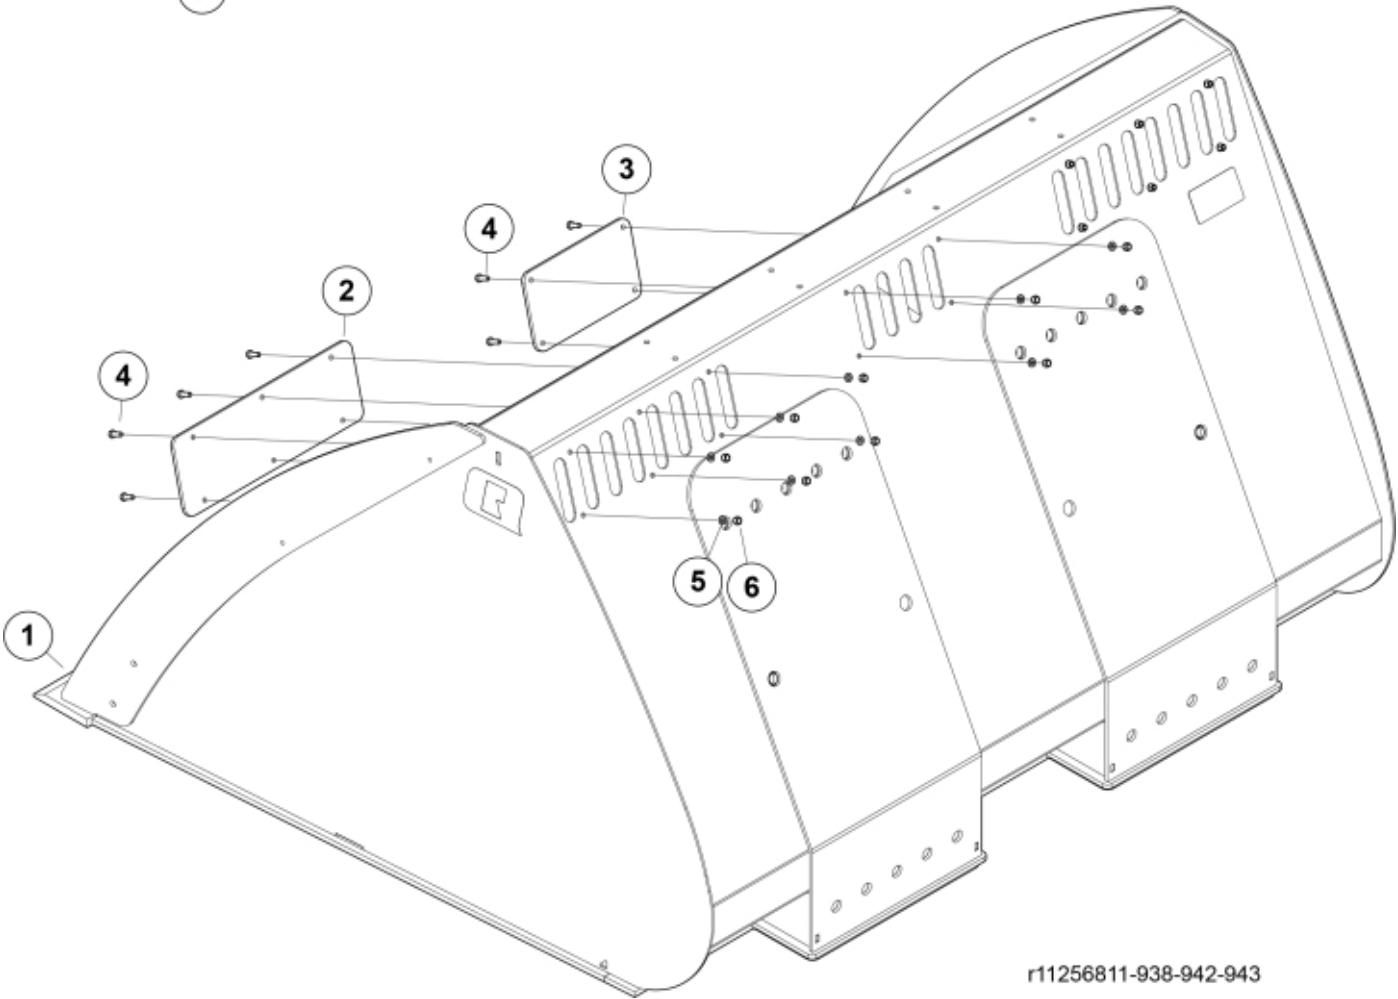

7

r11256811-938-942-943

Part assemblies Bucket VL+ 240

PartNo	Pos	Qty	Name	Specifications
60109063	1	1	Cutting edge	
60123252	2	2	Cover plate	
60123260	3	1	Cover plate	
5002052	4	16	Screw	M6S M8x25
5013101	5	16	Washer	BRB 8,4 x 16
5011553	6	16	Nut	M6M M8 Loc-king
60056248	7	2	Decal	"Q" Large 158 mm
5022119		4	Plug	