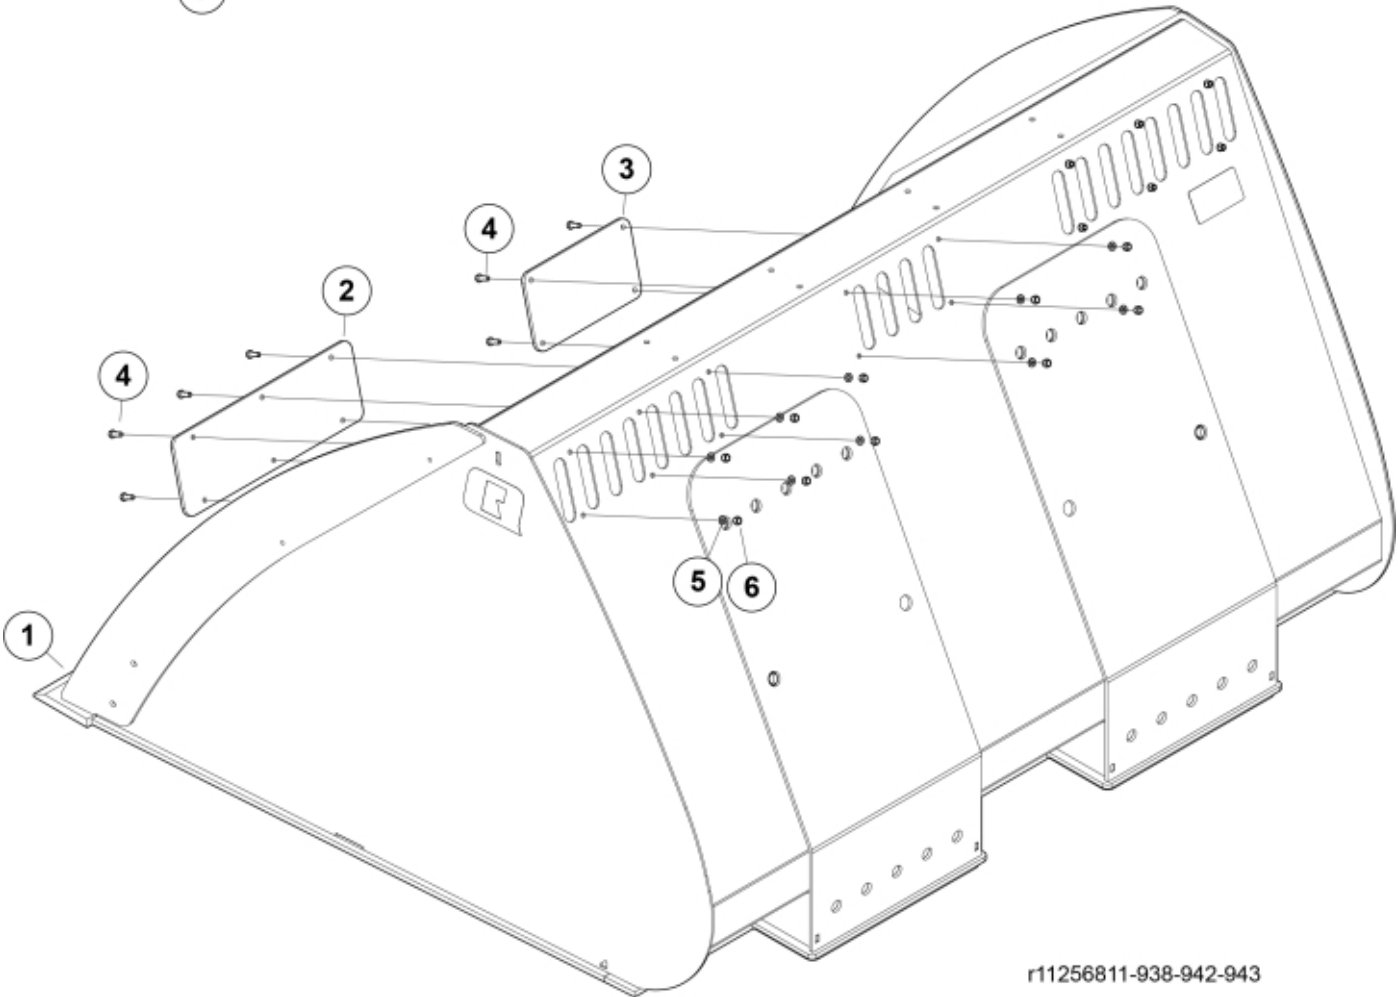

7

r11256811-938-942-943

Part assemblies Bucket VL+ 220

PartNo	Pos	Qty	Name	Specifications
60120862	1	1	Cutting edge	
60123252	2	2	Cover plate	
60123260	3	1	Cover plate	
5002052	4	16	Screw	M6S M8x25
5013101	5	16	Washer	BRB 8,4 x 16
5011553	6	16	Nut	M6M M8 Loc-king
60056248	7	2	Decal	"Q" Large 158 mm
5022119		4	Plug	