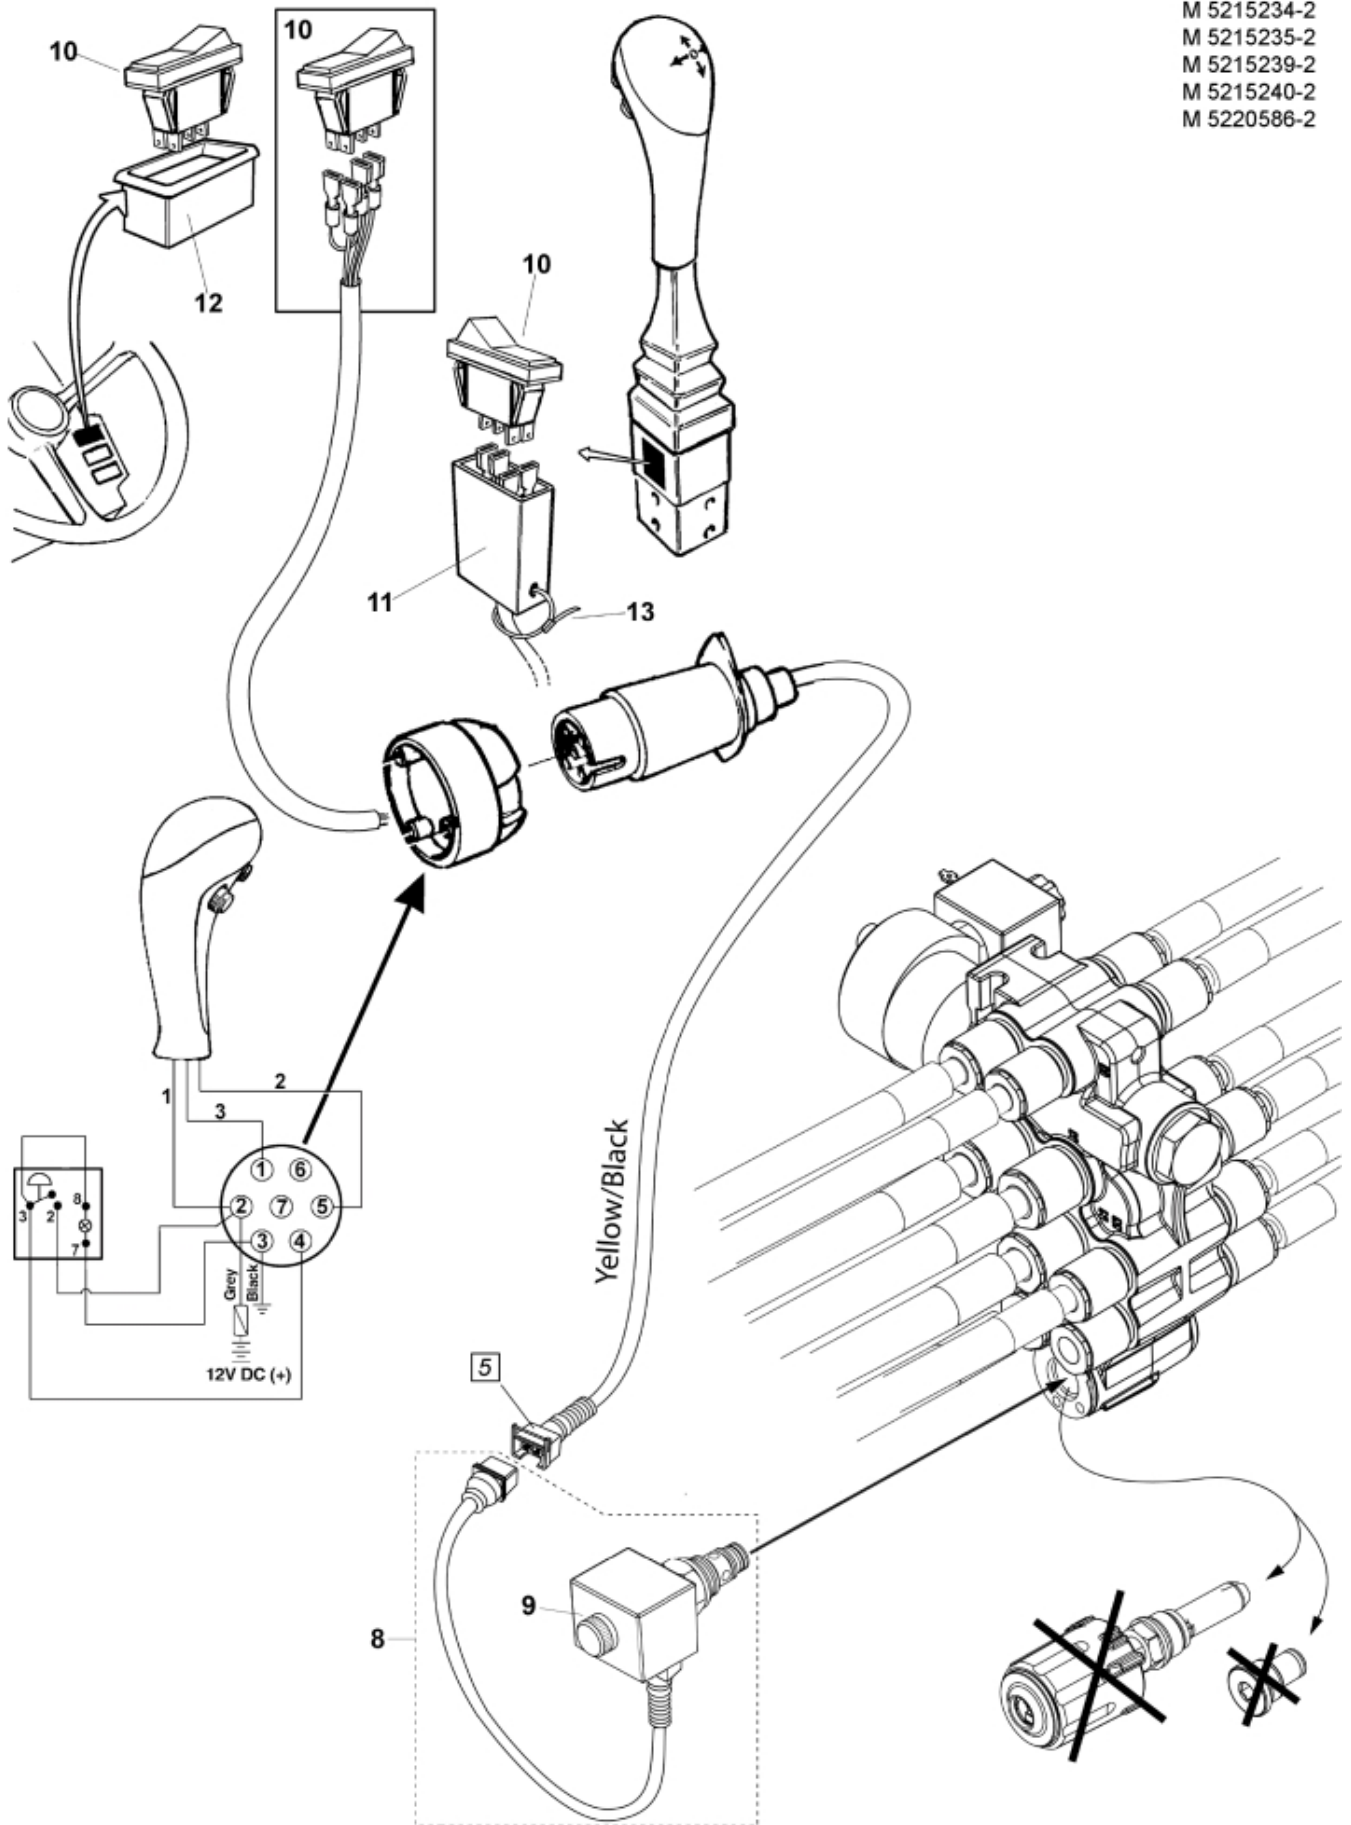

- M 5215234-1
- M 5215235-1
- M 5215239-1
- M 5215240-1
- M 5220586-1

Description 2 acc
Part assemblies Suspension El.
Specification Serial number to: 7332743

PartNo	Pos	Qty	Name	Specifications
5215234		1 PCS	Suspension El.	7332743
9031147	1	1	Hose	3/8" L=800mm
5215111	2	1	Edge cover	
5215012	3	2	Bracket	
5033773	4	1	Accumulator	0,5L/22Bar
5034102	5	1	Accumulator	
11120516	6	1	T-Adapter	
9031324	7	1	Coupling	3/8"
10550264	8	1 PCS	Valve cpl.	
60062558	9	1 PCS	• Coil	
5201082	10		Switch	
5201086	11	1	Bracket	
5103005	12		Frame	
5033621	13	10	Cable tie	4.6x150