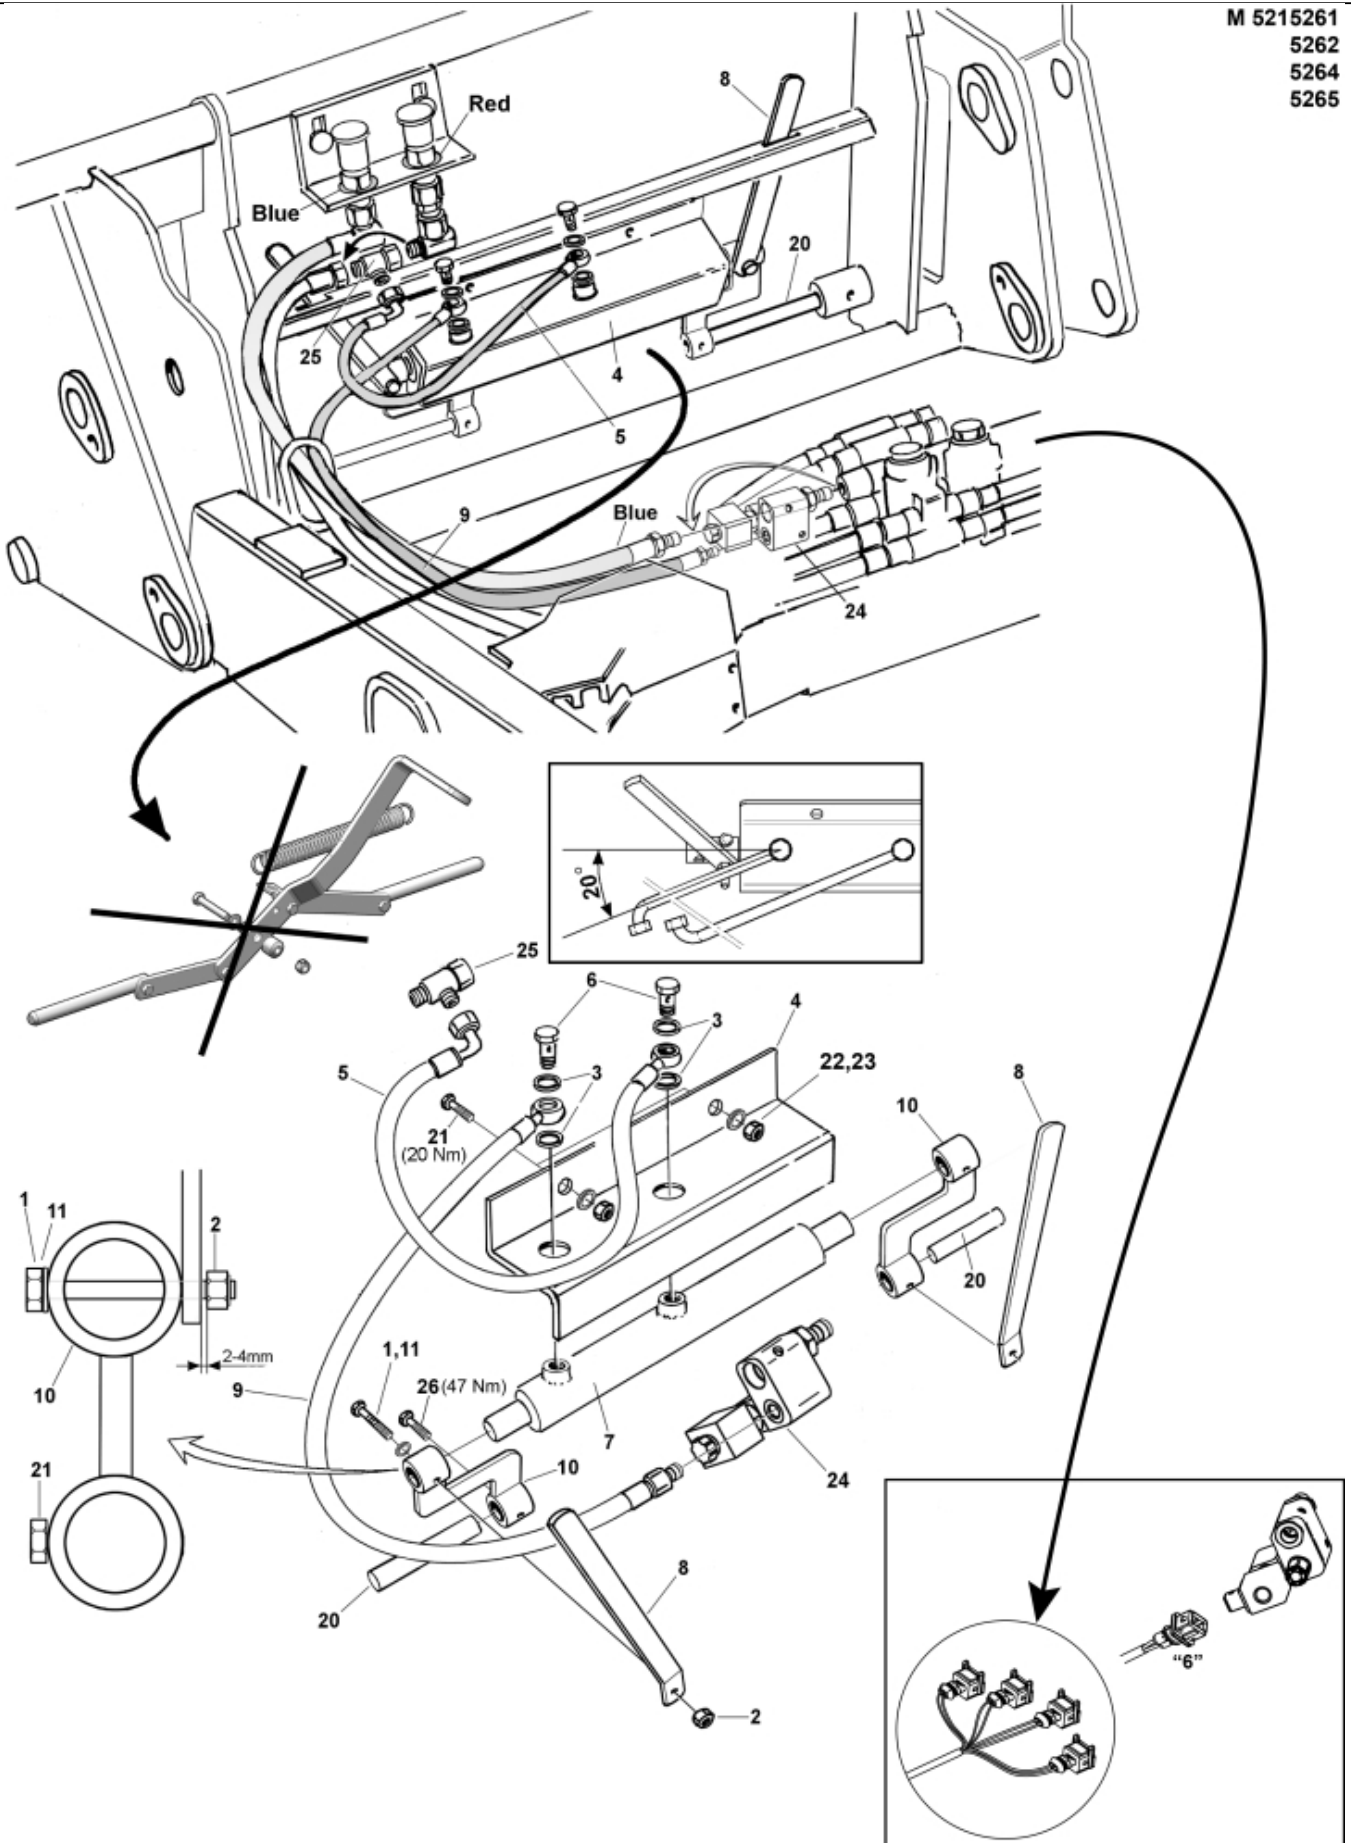

M 5215261
5262
5264
5265

Part assemblies Locking kit

| PartNo | Pos | Qty | Name | Specifications |
|---------------|------------|------------|--------------------|----------------------------|
| 5215261 | | 1 | Locking kit | |
| 5219161 | | 1 | Locking kit | 5+8 DS |
| 5002056 | 1 | 2 | • Screw | M6S 8 x 50 |
| 5011553 | 2 | 2 | • Nut | M6M M8 Loc-king |
| 5013856 | 3 | 4 | • Dowty washer | Tredo 1/4" |
| 5219153 | 4 | 1 PCS | • Protection plate | |
| 60000143 | 5 | 1 PCS | • Hose | 1/4" L=550mm (9031170) |
| 1120166 | 6 | 2 | • Banjo fitting | R1/4" |
| 12713210 | 7 | 1 | • Cylinder | Ø25/16 L=370-590 Lock cyl. |
| 60005579 | | 1 | •• Seal kit | Implement lock. cyl. |
| 5219154 | 8 | 2 | • Indicator | |
| 60000196 | 9 | 1 PCS | • Hose | 1/4" L=1000mm (9031481) |
| 5219145 | 10 | 2 | • Adaptor | |
| 5219125 | 20 | 2 PCS | • Pin | D=20mm |
| 5002077 | 21 | 2 | • Screw | M6S 10x30 |
| 5011554 | 22 | 2 | • Nut | Loc-King M10 |
| 5013110 | 23 | 2 | • Washer | BRB 10.5x22x2 |
| 10550455 | 24 | 1 PCS | • Valve | |
| 5027454 | 25 | 1 | • L-coupling | |
| 5002971 | 26 | 2 | Screw | M6S 10x30 Drilock |
| 5201088 | | 1 PCS | Safety switch | |