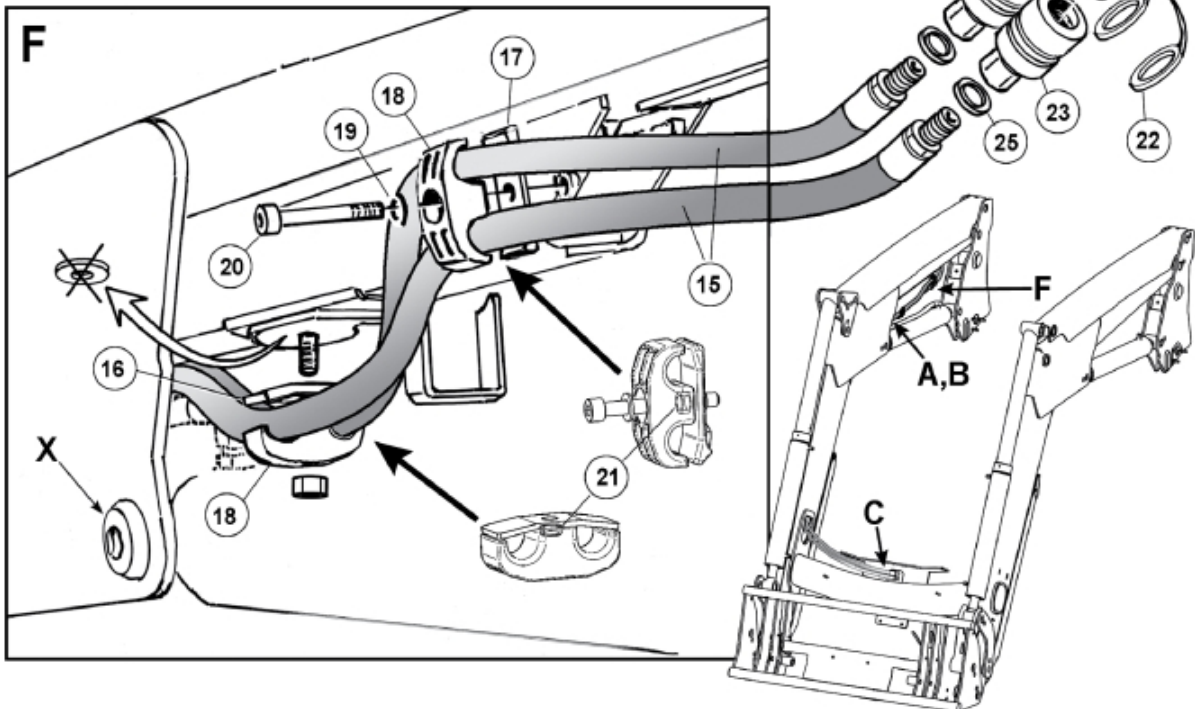

M 5215270-1

M 5215270-2

| <b>Part assemblies Specification</b> |            | Live 3rd<br>Serial number to: 7234200 |                    |   |
|--------------------------------------|------------|---------------------------------------|--------------------|---|
| <b>PartNo</b>                        | <b>Pos</b> | <b>Qty</b>                            | <b>Name</b>        | <b>Specifications</b>   |
| 5215270                              |            | 1                                     | Live 3rd           | 7234200   |
| 5219187                              | 1          | 1 PCS                                 | Bracket            |   |
| 9032633                              | 2          | 1 PCS                                 | Hose               | 3/8" L=1150mm (9031150)   |
| 9032694                              | 3          | 1 PCS                                 | Hose               | 3/8" L=1200mm (9031151)   |
| 5044915                              | 4          | 2                                     | Coupling           |   |
| 5027827                              | 5          | 1 PCS                                 | Adaptor            |   |
| 1120099                              | 6          | 1                                     | Adaptor            | 3/8" BSP 90°  |
| 5022159                              | 7          | 1                                     | Washer, blue       |   |
| 5022157                              | 8          | 1                                     | Washer, red        |   |
| 5044129                              | 9          | 2                                     | Dust Cover         | 1/2" Male   |
| 5219183                              | 10         | 1                                     | Hose guide         |   |
| 5011554                              | 11         | 4                                     | Nut                | Loc-King M10  |
| 5006002                              | 12         | 4                                     | Screw              | MVBF 10x30  |
| 5215066                              | 13         | 1 PCS                                 | Hose guide         |   |
| 5006007                              | 14         | 1 PCS                                 | Screw              | M6SF-TT M8x16   |
| 9032606                              | 15         | 2 PCS                                 | Hose               | 3/8" L=3500mm (9031180)   |
| 5220148                              | 16         | 1 PCS                                 | Plate              |   |
| 5215163                              | 17         | 1 PCS                                 | Hose clamp bracket |   |
| 5215161                              | 18         | 2 PCS                                 | Hose clamp         |   |
| 5013101                              | 19         | 1                                     | Washer             | BRB 8,4 x 16  |
| 5004055                              | 20         | 1                                     | Screw              | MC6S 8x70   |
| 5215162                              | 21         | 2                                     | Sleeve             | Not Sold Separately   |
| 5044130                              | 22         | 2                                     | Dust Cover         | Part is included in kit 60007907 Hose cpl., 9032177 Hose cpl.             |
| 5044127                              | 23         | 2                                     | Quick Coupling     | 1/2", Part is included in kit 60007907 Hose cpl., 9032177 Hose cpl.       |
| 5027986                              | 24         | 2 PCS                                 | Adaptor            |   |
| 5013853                              | 25         | 2                                     | Dowty washer       | Tredo 1/2", Part is included in kit 60007907 Hose cpl., 9032177 Hose cpl. |
| 5034121                              | 26         | 1                                     | Protection sleeve  |   |