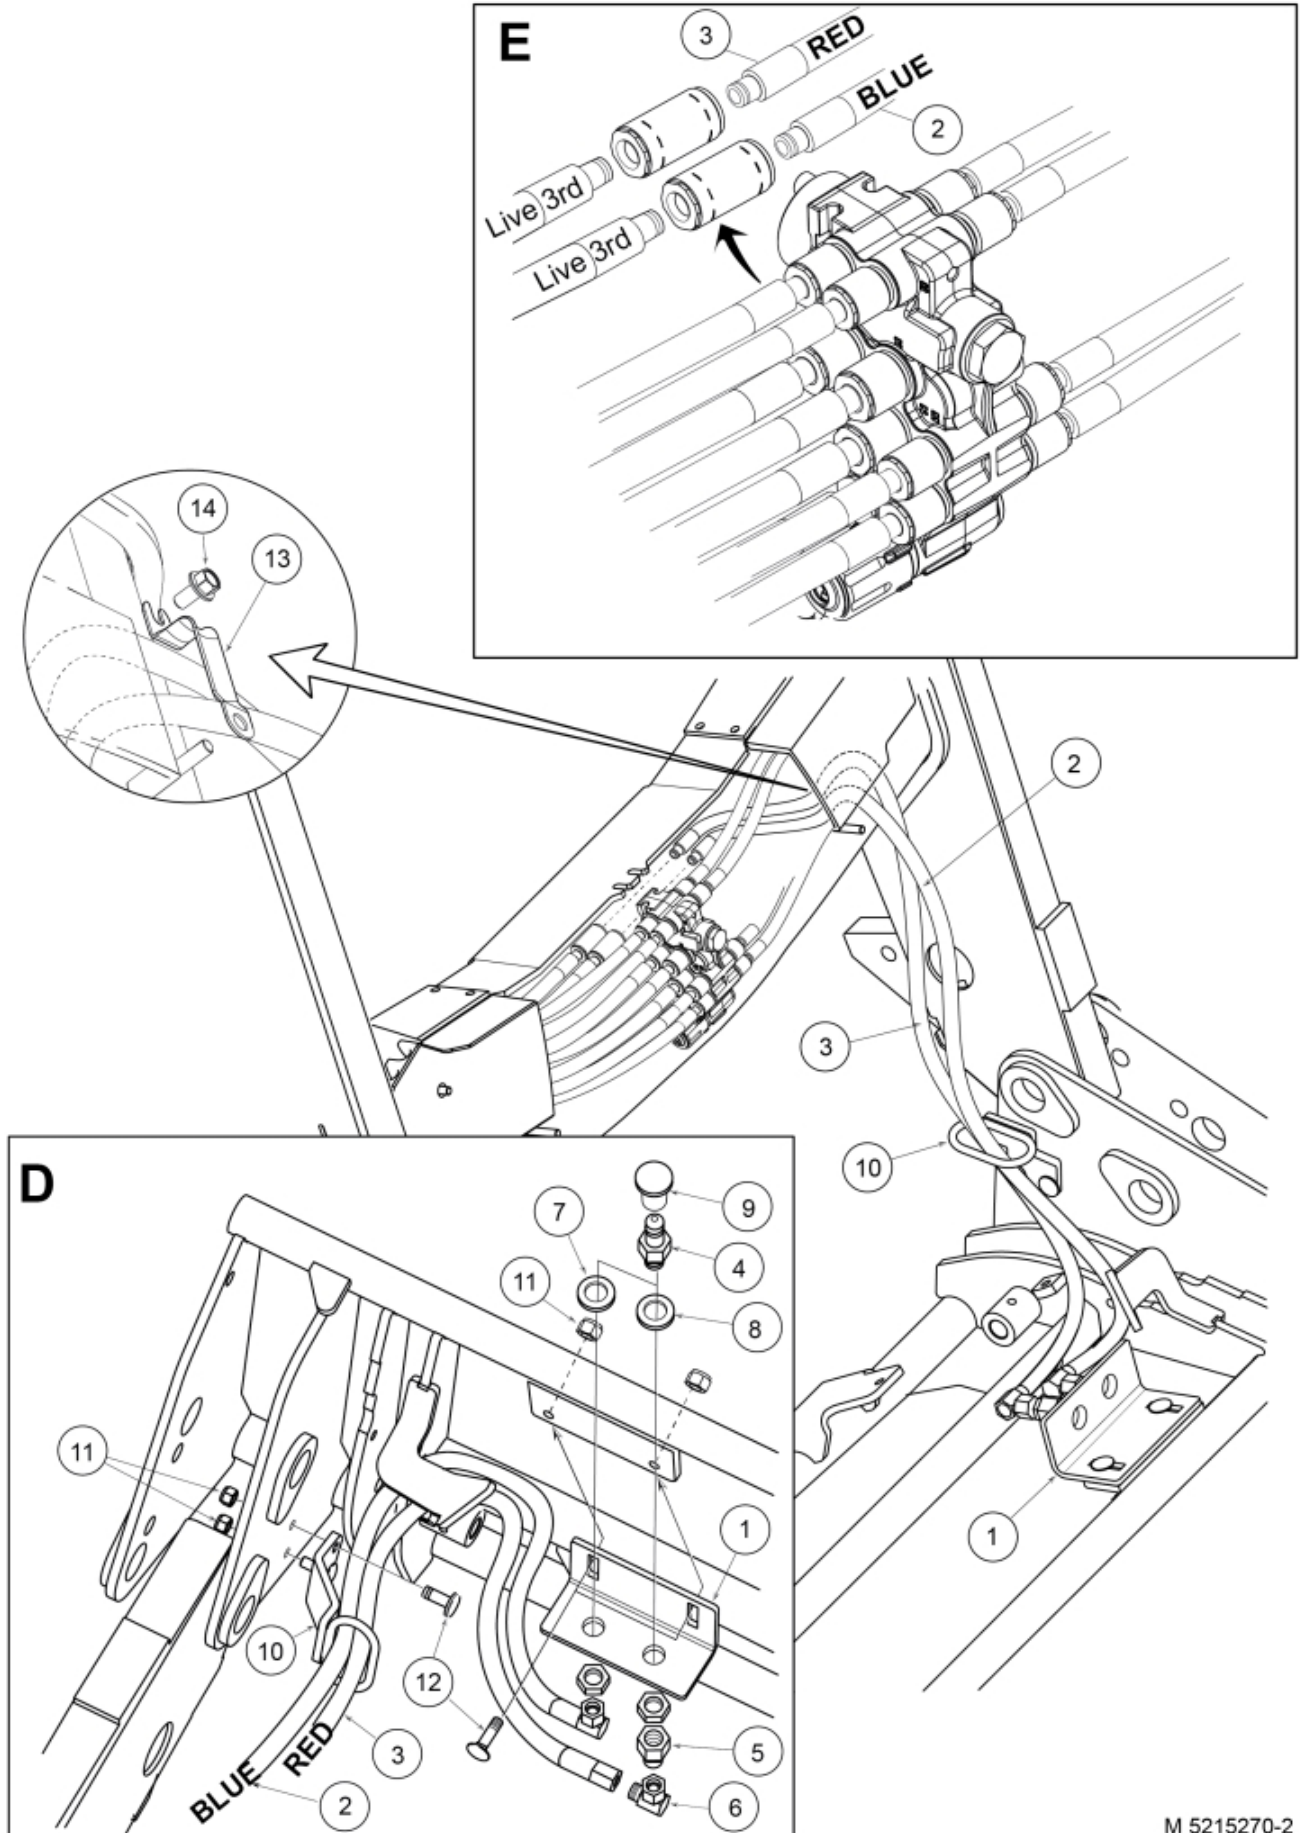

M 5215270-1

M 5215270-2

| <b>Part assemblies Specification</b> |            | Live 3rd<br>Serial number to: 7234200 |                    |   |
|--------------------------------------|------------|---------------------------------------|--------------------|---|
| <b>PartNo</b>                        | <b>Pos</b> | <b>Qty</b>                            | <b>Name</b>        | <b>Specifications</b>   |
| 5215270                              |            | 1                                     | Live 3rd           | 7234200   |
| 5219187                              | 1          | 1 PCS                                 | Bracket            |   |
| 9032633                              | 2          | 1 PCS                                 | Hose               | 3/8" L=1150mm (9031150)   |
| 9032694                              | 3          | 1 PCS                                 | Hose               | 3/8" L=1200mm (9031151)   |
| 5044915                              | 4          | 2                                     | Coupling           |   |
| 5027827                              | 5          | 1 PCS                                 | Adaptor            |   |
| 1120099                              | 6          | 1                                     | Adaptor            | 3/8" BSP 90°  |
| 5022159                              | 7          | 1                                     | Washer, blue       |   |
| 5022157                              | 8          | 1                                     | Washer, red        |   |
| 5044129                              | 9          | 2                                     | Dust Cover         | 1/2" Male   |
| 5219183                              | 10         | 1                                     | Hose guide         |   |
| 5011554                              | 11         | 4                                     | Nut                | Loc-King M10  |
| 5006002                              | 12         | 4                                     | Screw              | MVBF 10x30  |
| 5215066                              | 13         | 1 PCS                                 | Hose guide         |   |
| 5006007                              | 14         | 1 PCS                                 | Screw              | M6SF-TT M8x16   |
| 9032606                              | 15         | 2 PCS                                 | Hose               | 3/8" L=3500mm (9031180)   |
| 5220148                              | 16         | 1 PCS                                 | Plate              |   |
| 5215163                              | 17         | 1 PCS                                 | Hose clamp bracket |   |
| 5215161                              | 18         | 2 PCS                                 | Hose clamp         |   |
| 5013101                              | 19         | 1                                     | Washer             | BRB 8,4 x 16  |
| 5004055                              | 20         | 1                                     | Screw              | MC6S 8x70   |
| 5215162                              | 21         | 2                                     | Sleeve             | Not Sold Separately   |
| 5044130                              | 22         | 2                                     | Dust Cover         | Part is included in kit 60007907 Hose cpl., 9032177 Hose cpl.             |
| 5044127                              | 23         | 2                                     | Quick Coupling     | 1/2", Part is included in kit 60007907 Hose cpl., 9032177 Hose cpl.       |
| 5027986                              | 24         | 2 PCS                                 | Adaptor            |   |
| 5013853                              | 25         | 2                                     | Dowty washer       | Tredo 1/2", Part is included in kit 60007907 Hose cpl., 9032177 Hose cpl. |
| 5034121                              | 26         | 1                                     | Protection sleeve  |   |