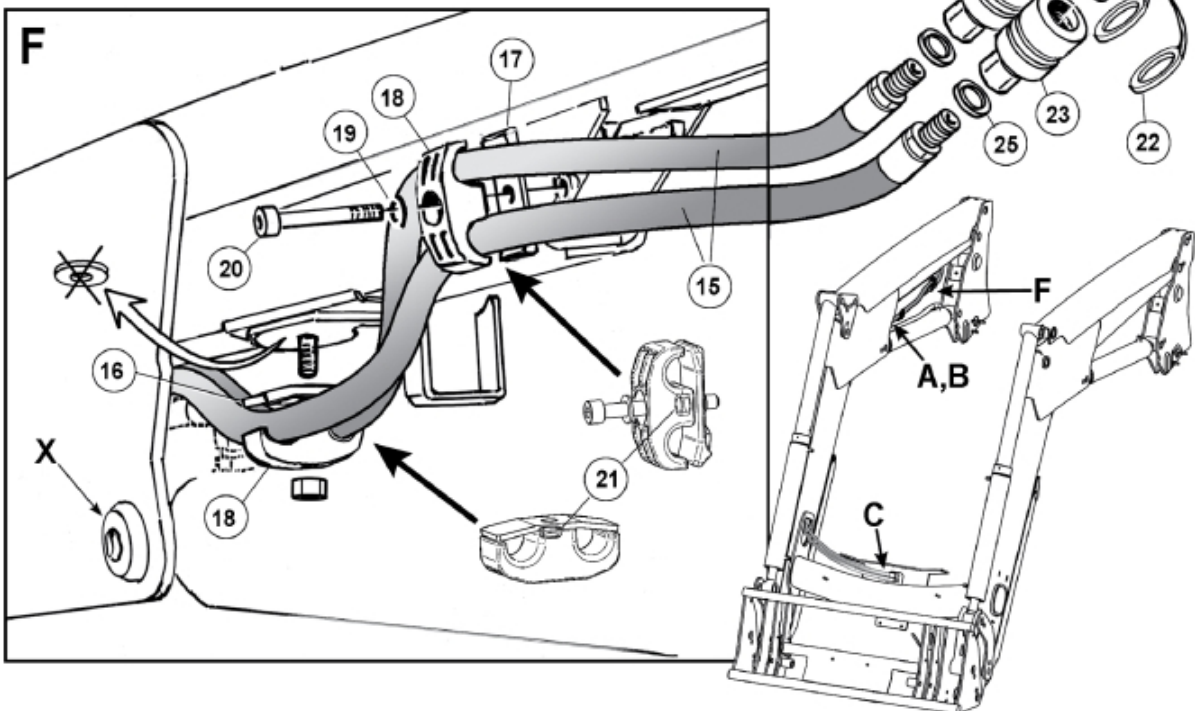

M 5215270-1

M 5215270-2

Part assemblies Live 3rd
Specification 7234200

PartNo	Pos	Qty	Name	Specification
5215271		1	Live 3rd	
5219187	1	1 PCS	Bracket	
9032633	2	1 PCS	Hose	3/8" L=1150mm (9031150)
9032694	3	1 PCS	Hose	3/8" L=1200mm (9031151)
5044915	4	2	Coupling	
5027827	5	1 PCS	Adaptor	
1120099	6	1	Adaptor	3/8" BSP 90°
5022159	7	1	Washer, blue	
5022157	8	1	Washer, red	
5044129	9	2	Dust Cover	
5219183	10	1	Hose guide	
5011554	11	4	Nut	Loc-King M10
5006002	12	4	Screw	MVBF 10x30
5215066	13	1 PCS	Hose guide	
5006007	14	1 PCS	Screw	M6SF-TT M8x16
9032608	15	2 PCS	Hose	3/8" L=3630mm (9031181)
5220148	16	1 PCS	Plate	
5215163	17	1 PCS	Hose clamp bracket	
5215161	18	2 PCS	Hose clamp	
5013101	19	1	Washer	BRB 8,4 x 16
5004055	20	1	Screw	MC6S 8x70
5215162	21	2	Sleeve	Not Sold Separately
5044130	22	2	Dust Cover	
5044127	23	2	Quick Coupling	1/2"
5027986	24	2 PCS	Adaptor	
5013853	25	2	Dowty washer	Tredo 1/2"
5034121	26	1	Protection sleeve	