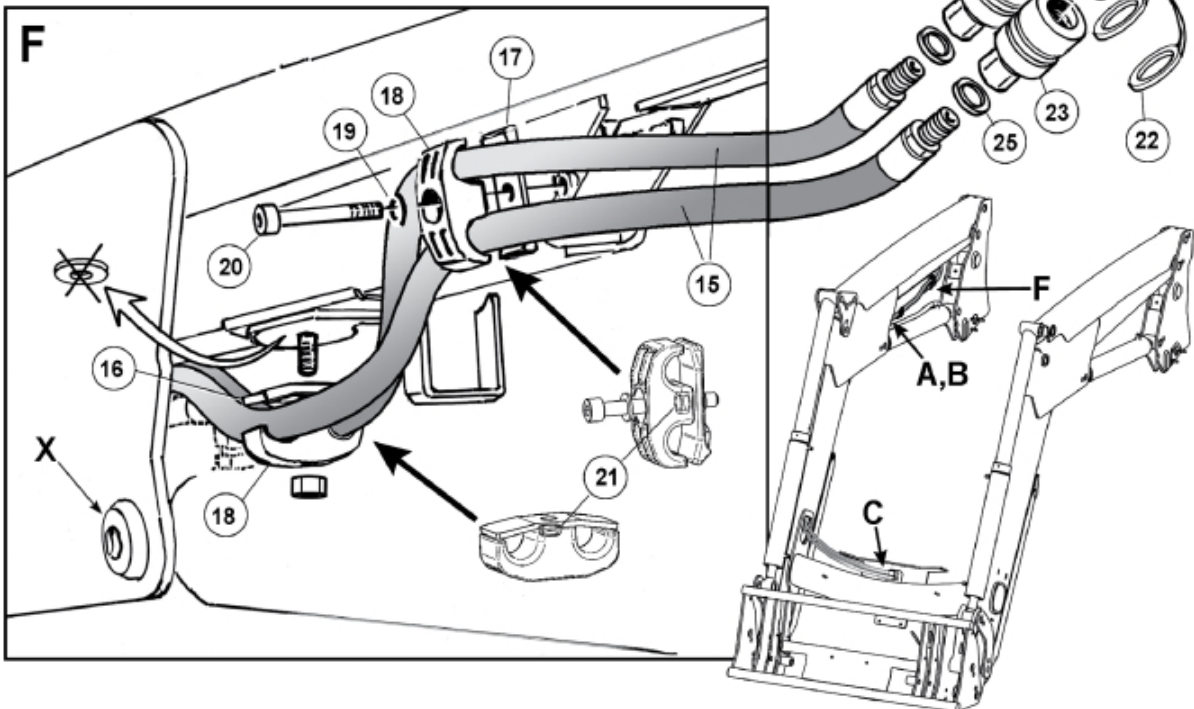

M 5215270-1

M 5215270-2

Part assemblies Specification		Live 3rd Serial number to: 7234200		
PartNo	Pos	Qty	Name	Specifications
5215271		1	Live 3rd	7234200
5219187	1	1 PCS	Bracket	
9032633	2	1 PCS	Hose	3/8" L=1150mm (9031150)
9032694	3	1 PCS	Hose	3/8" L=1200mm (9031151)
5044915	4	2	Coupling	
5027827	5	1 PCS	Adaptor	
1120099	6	1	Adaptor	3/8" BSP 90°
5022159	7	1	Washer, blue	
5022157	8	1	Washer, red	
5044129	9	2	Dust Cover	1/2" Male
5219183	10	1	Hose guide	
5011554	11	4	Nut	Loc-King M10
5006002	12	4	Screw	MVBF 10x30
5215066	13	1 PCS	Hose guide	
5006007	14	1 PCS	Screw	M6SF-TT M8x16
9032608	15	2 PCS	Hose	3/8" L=3630mm (9031181)
5220148	16	1 PCS	Plate	
5215163	17	1 PCS	Hose clamp bracket	
5215161	18	2 PCS	Hose clamp	
5013101	19	1	Washer	BRB 8,4 x 16
5004055	20	1	Screw	MC6S 8x70
5215162	21	2	Sleeve	Not Sold Separately
5044130	22	2	Dust Cover	Part is included in kit 60007907 Hose cpl., 9032177 Hose cpl.
5044127	23	2	Quick Coupling	1/2", Part is included in kit 60007907 Hose cpl., 9032177 Hose cpl.
5027986	24	2 PCS	Adaptor	
5013853	25	2	Dowty washer	Tredo 1/2", Part is included in kit 60007907 Hose cpl., 9032177 Hose cpl.
5034121	26	1	Protection sleeve	