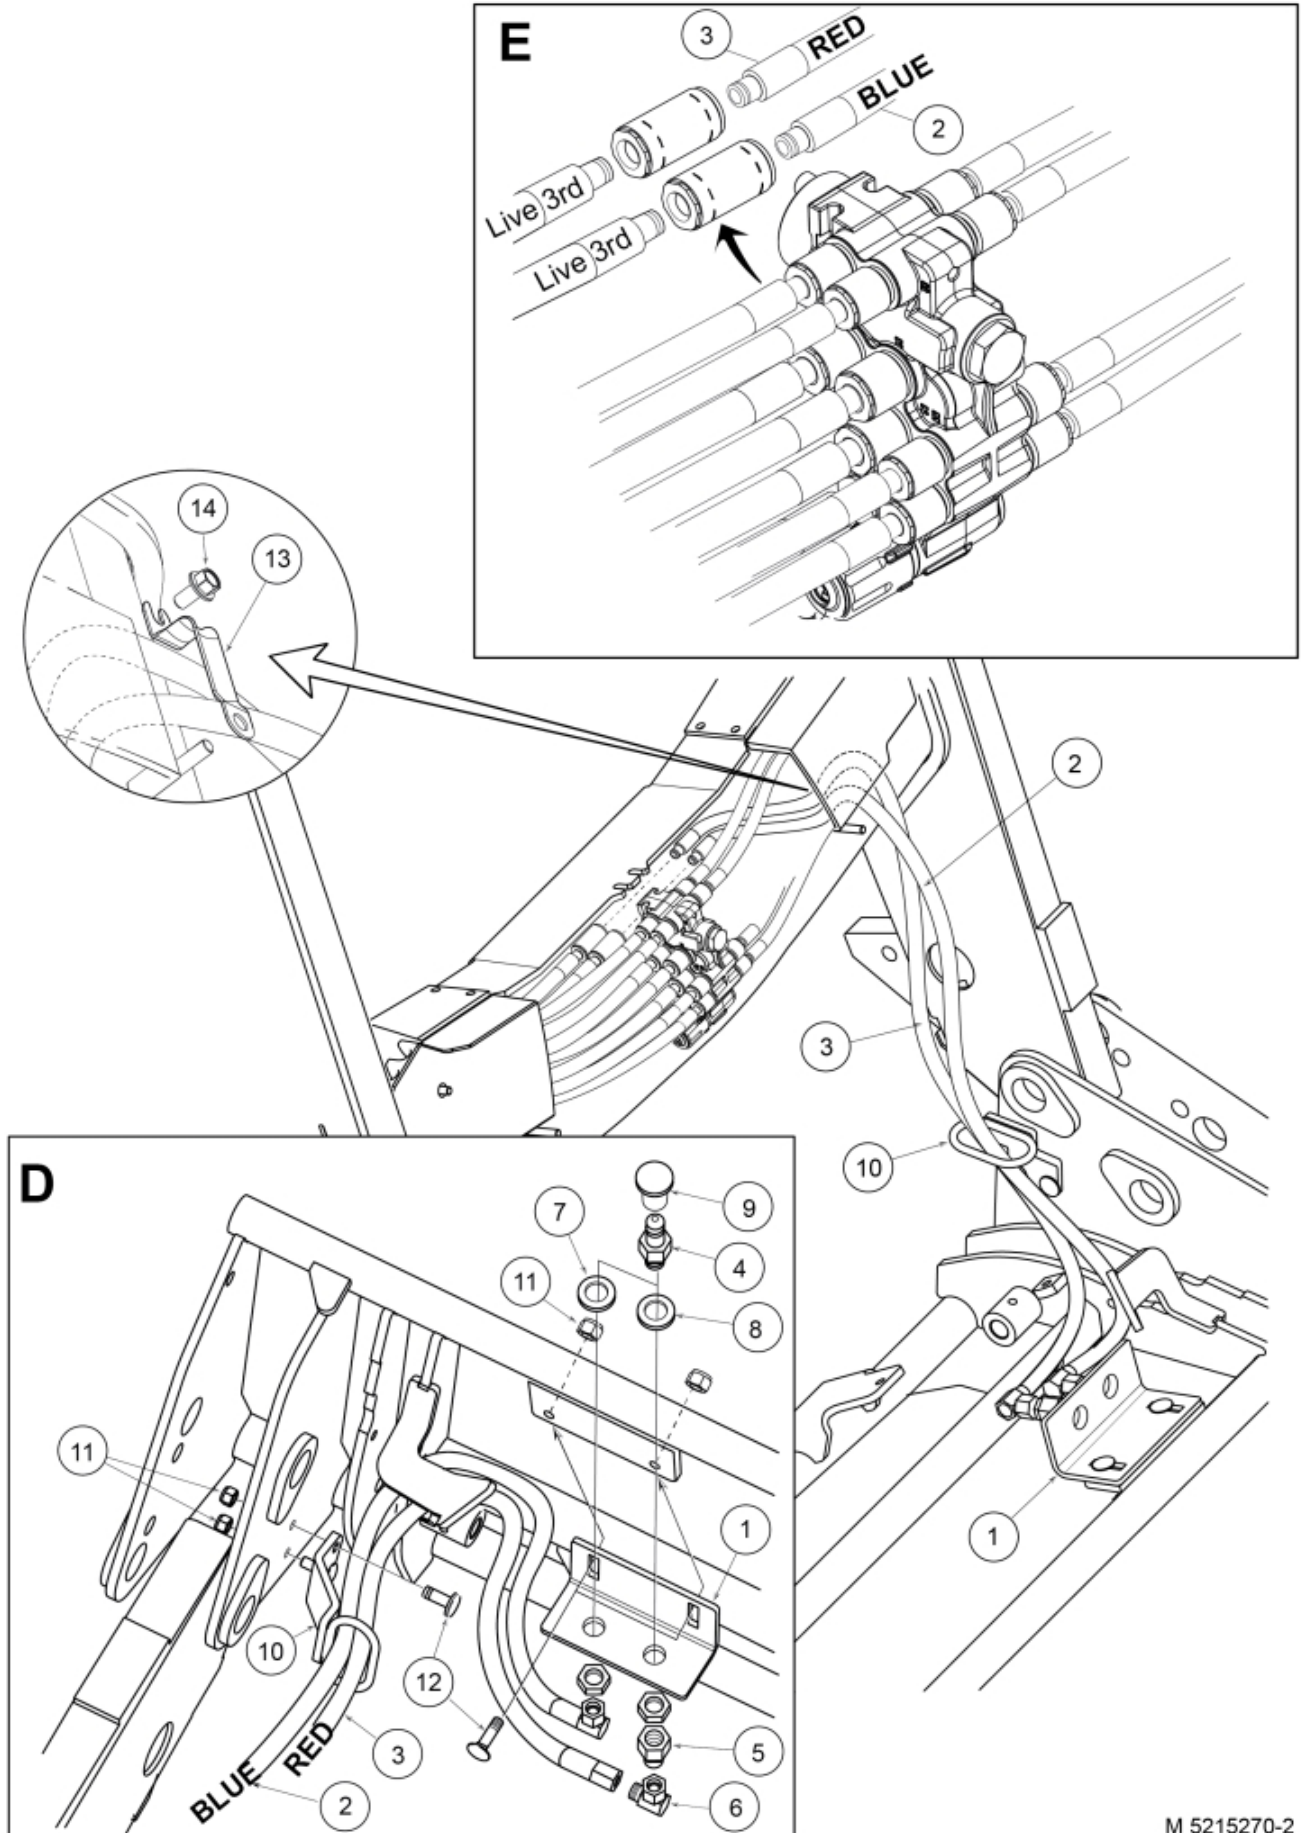

M 5215270-1

M 5215270-2

Part assemblies Live 3rd
Specification 7234200

PartNo	Pos	Qty	Name	Specification
5215271		1	Live 3rd	
5219187	1	1 PCS	Bracket	
9032633	2	1 PCS	Hose	3/8" L=1150mm (9031150)
9032694	3	1 PCS	Hose	3/8" L=1200mm (9031151)
5044915	4	2	Coupling	
5027827	5	1 PCS	Adaptor	
1120099	6	1	Adaptor	3/8" BSP 90°
5022159	7	1	Washer, blue	
5022157	8	1	Washer, red	
5044129	9	2	Dust Cover	
5219183	10	1	Hose guide	
5011554	11	4	Nut	Loc-King M10
5006002	12	4	Screw	MVBF 10x30
5215066	13	1 PCS	Hose guide	
5006007	14	1 PCS	Screw	M6SF-TT M8x16
9032608	15	2 PCS	Hose	3/8" L=3630mm (9031181)
5220148	16	1 PCS	Plate	
5215163	17	1 PCS	Hose clamp bracket	
5215161	18	2 PCS	Hose clamp	
5013101	19	1	Washer	BRB 8,4 x 16
5004055	20	1	Screw	MC6S 8x70
5215162	21	2	Sleeve	Not Sold Separately
5044130	22	2	Dust Cover	
5044127	23	2	Quick Coupling	1/2"
5027986	24	2 PCS	Adaptor	
5013853	25	2	Dowty washer	Tredo 1/2"
5034121	26	1	Protection sleeve	