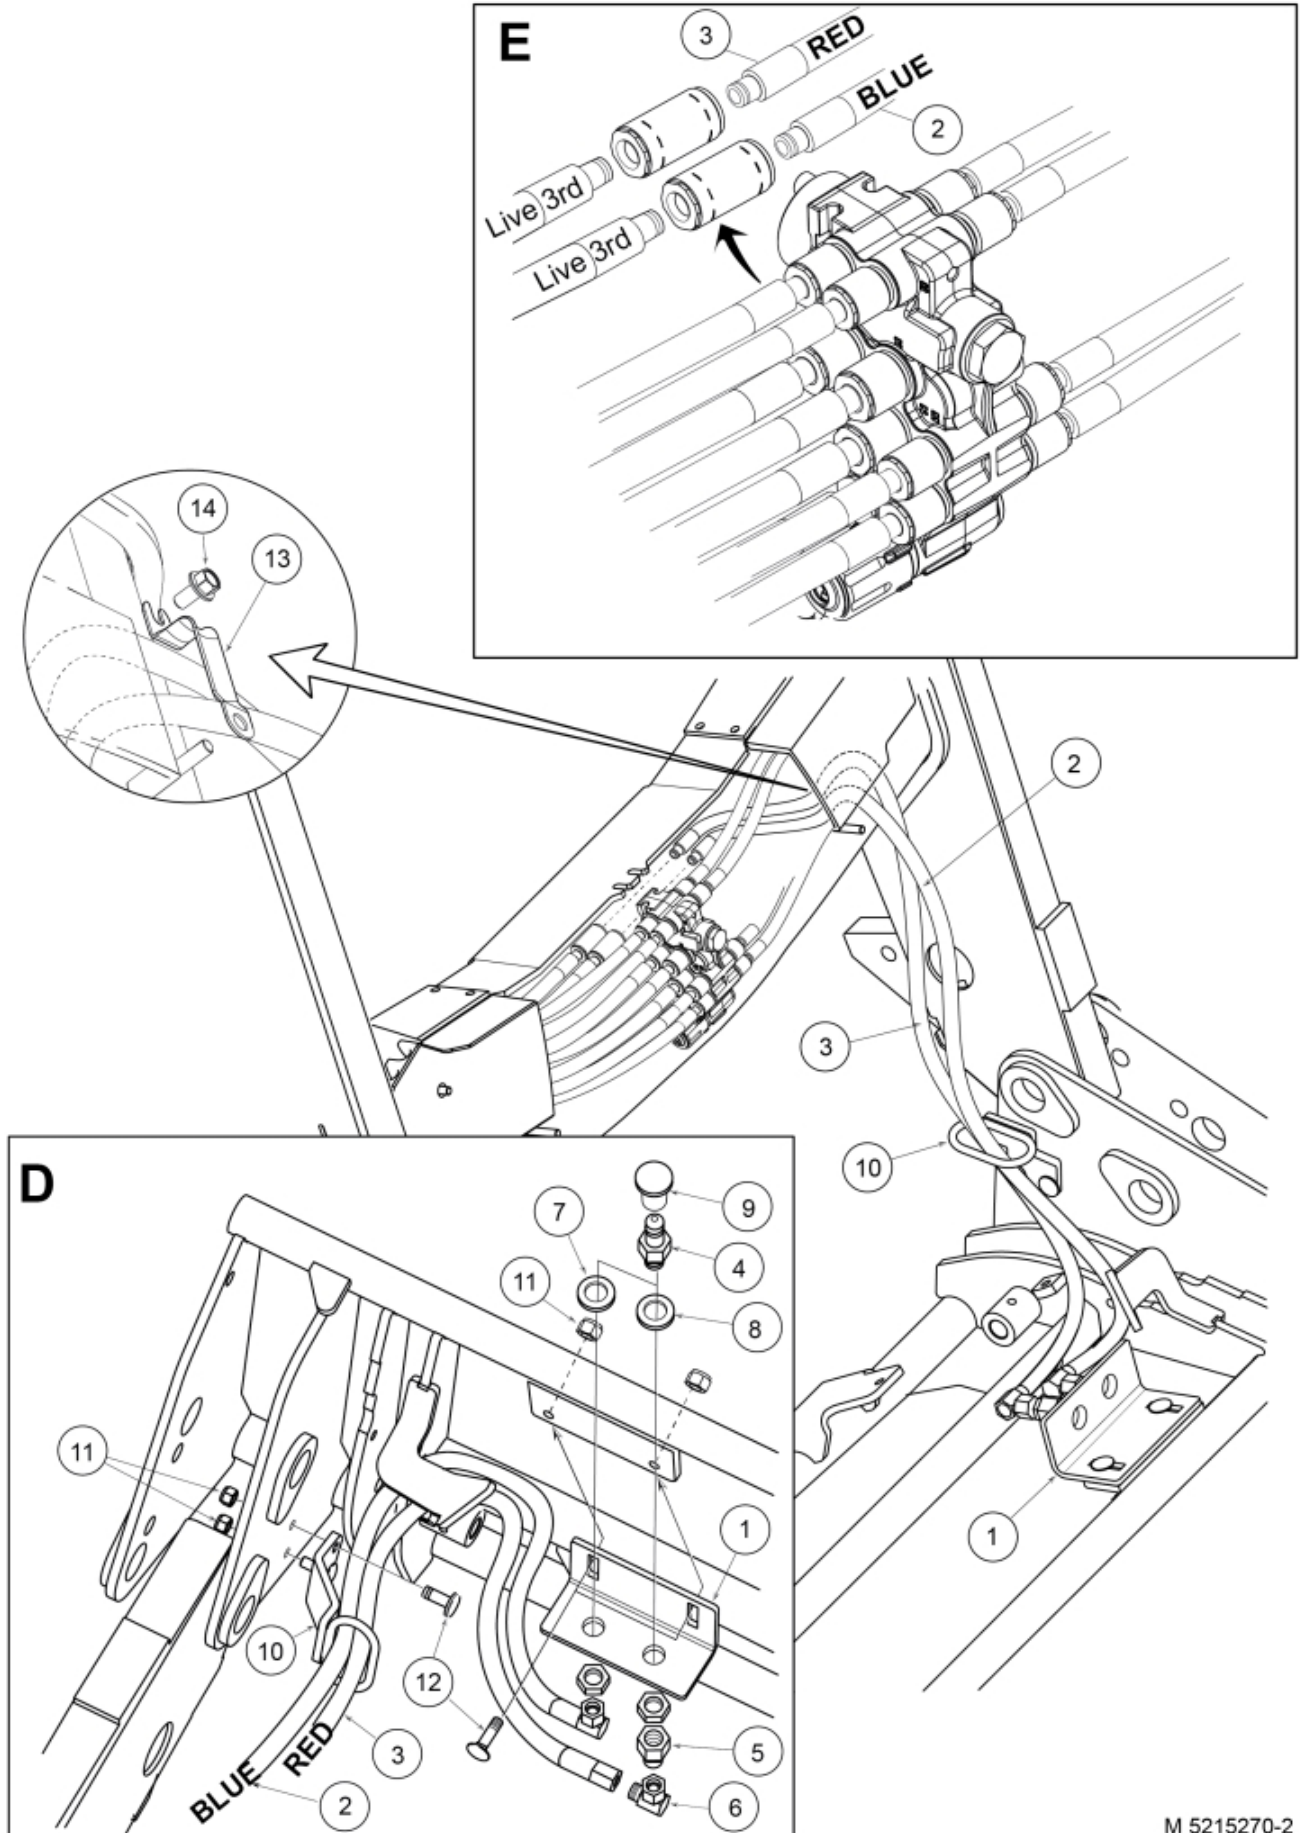

M 5215270-1

M 5215270-2

<b>Part assemblies Specification</b>		Live 3rd Serial number to: 7234200		
<b>PartNo</b>	<b>Pos</b>	<b>Qty</b>	<b>Name</b>	<b>Specifications</b>
5215271		1	Live 3rd	7234200
5219187	1	1 PCS	Bracket	
9032633	2	1 PCS	Hose	3/8" L=1150mm (9031150)
9032694	3	1 PCS	Hose	3/8" L=1200mm (9031151)
5044915	4	2	Coupling	
5027827	5	1 PCS	Adaptor	
1120099	6	1	Adaptor	3/8" BSP 90°
5022159	7	1	Washer, blue	
5022157	8	1	Washer, red	
5044129	9	2	Dust Cover	1/2" Male
5219183	10	1	Hose guide	
5011554	11	4	Nut	Loc-King M10
5006002	12	4	Screw	MVBF 10x30
5215066	13	1 PCS	Hose guide	
5006007	14	1 PCS	Screw	M6SF-TT M8x16
9032608	15	2 PCS	Hose	3/8" L=3630mm (9031181)
5220148	16	1 PCS	Plate	
5215163	17	1 PCS	Hose clamp bracket	
5215161	18	2 PCS	Hose clamp	
5013101	19	1	Washer	BRB 8,4 x 16
5004055	20	1	Screw	MC6S 8x70
5215162	21	2	Sleeve	Not Sold Separately
5044130	22	2	Dust Cover	Part is included in kit 60007907 Hose cpl., 9032177 Hose cpl.
5044127	23	2	Quick Coupling	1/2", Part is included in kit 60007907 Hose cpl., 9032177 Hose cpl.
5027986	24	2 PCS	Adaptor	
5013853	25	2	Dowty washer	Tredo 1/2", Part is included in kit 60007907 Hose cpl., 9032177 Hose cpl.
5034121	26	1	Protection sleeve	