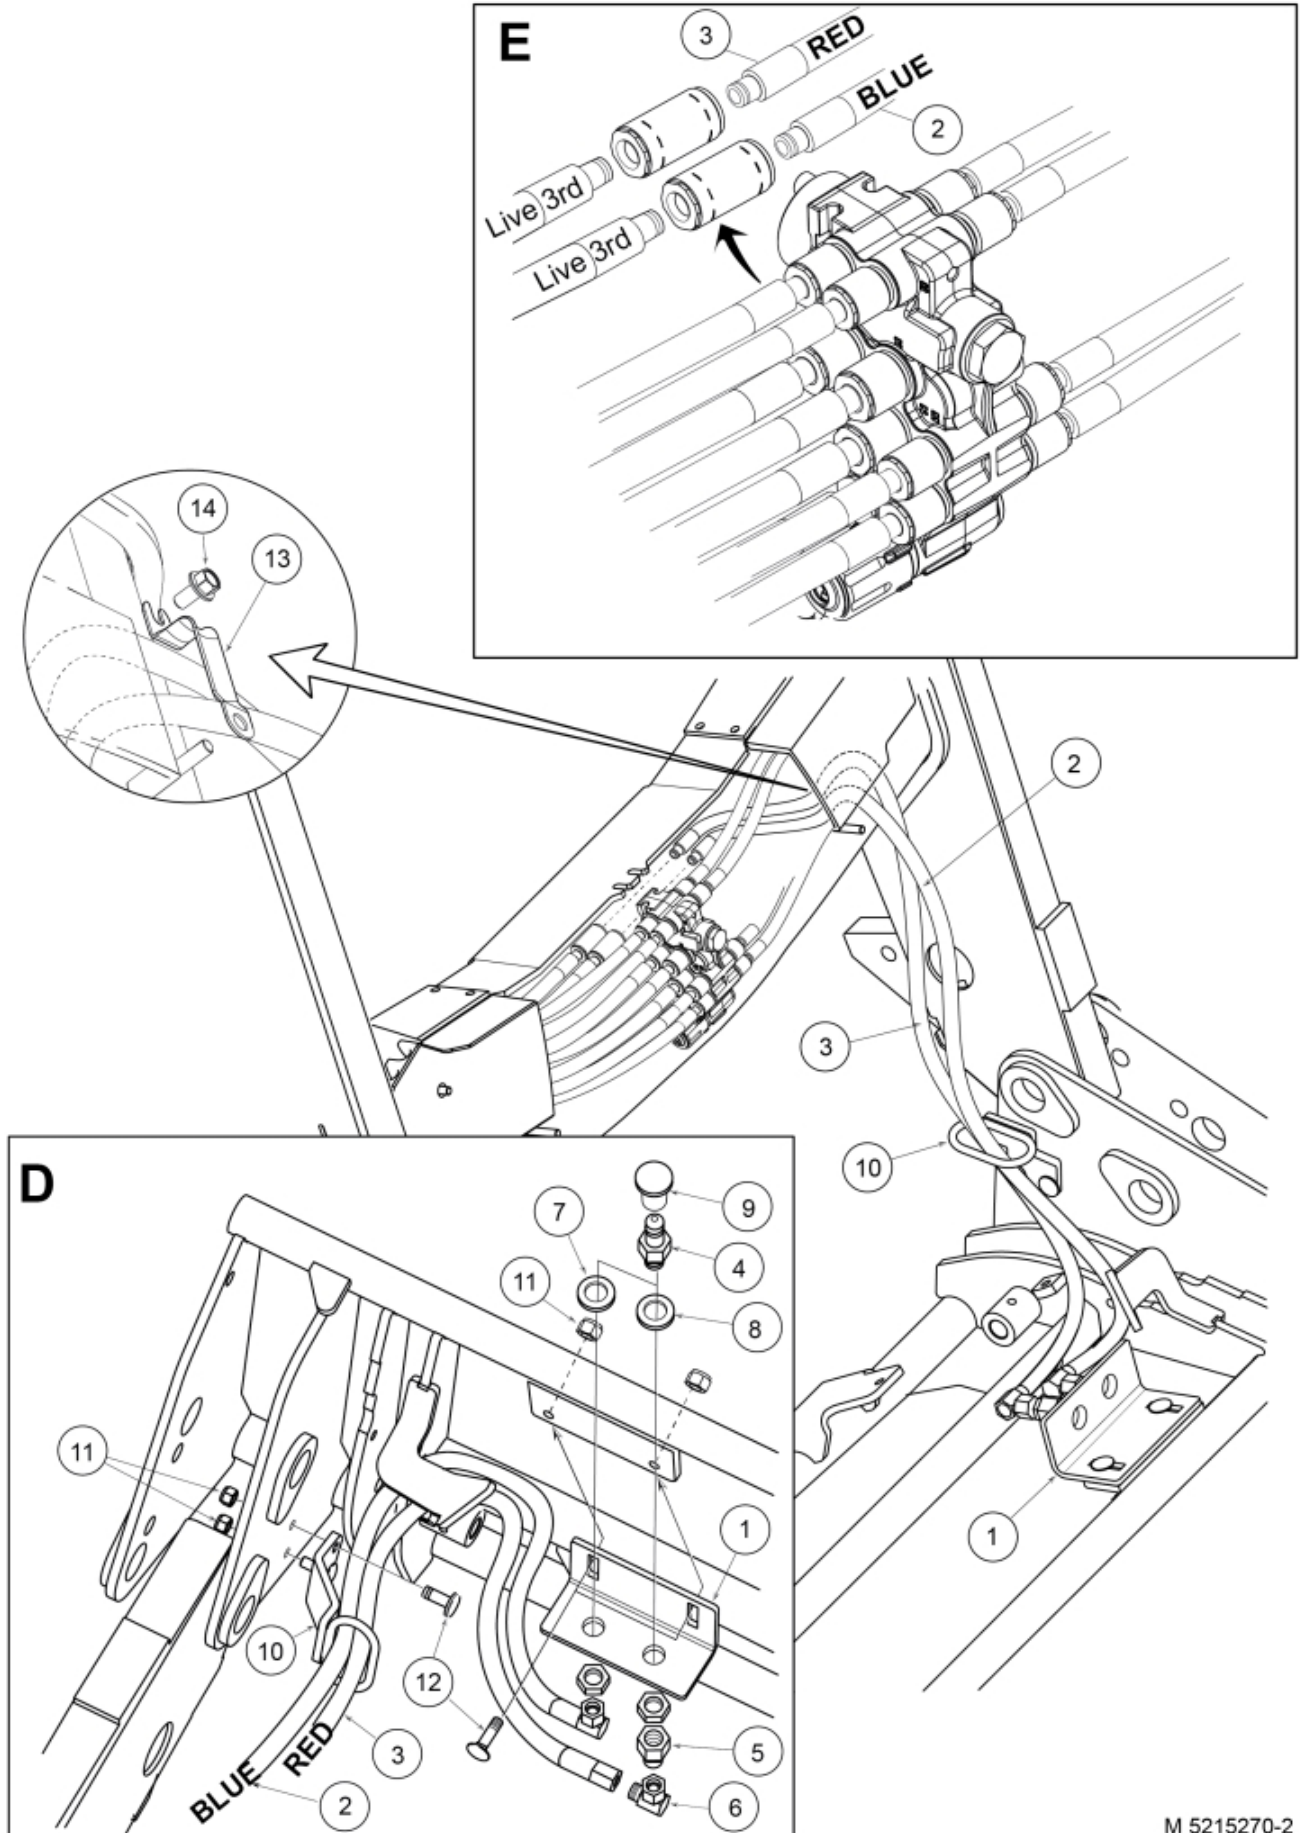

M 5215270-1

M 5215270-2

Part assemblies Specification		Live 3rd Serial number to: 7234200		
PartNo	Pos	Qty	Name	Specifications
5215271		1	Live 3rd	7234200
5219187	1	1 PCS	Bracket	
9032633	2	1 PCS	Hose	3/8" L=1150mm (9031150)
9032694	3	1 PCS	Hose	3/8" L=1200mm (9031151)
5044915	4	2	Coupling	
5027827	5	1 PCS	Adaptor	
1120099	6	1	Adaptor	3/8" BSP 90°
5022159	7	1	Washer, blue	
5022157	8	1	Washer, red	
5044129	9	2	Dust Cover	1/2" Male
5219183	10	1	Hose guide	
5011554	11	4	Nut	Loc-King M10
5006002	12	4	Screw	MVBF 10x30
5215066	13	1 PCS	Hose guide	
5006007	14	1 PCS	Screw	M6SF-TT M8x16
9032608	15	2 PCS	Hose	3/8" L=3630mm (9031181)
5220148	16	1 PCS	Plate	
5215163	17	1 PCS	Hose clamp bracket	
5215161	18	2 PCS	Hose clamp	
5013101	19	1	Washer	BRB 8,4 x 16
5004055	20	1	Screw	MC6S 8x70
5215162	21	2	Sleeve	Not Sold Separately
5044130	22	2	Dust Cover	Part is included in kit 60007907 Hose cpl., 9032177 Hose cpl.
5044127	23	2	Quick Coupling	1/2", Part is included in kit 60007907 Hose cpl., 9032177 Hose cpl.
5027986	24	2 PCS	Adaptor	
5013853	25	2	Dowty washer	Tredo 1/2", Part is included in kit 60007907 Hose cpl., 9032177 Hose cpl.
5034121	26	1	Protection sleeve	