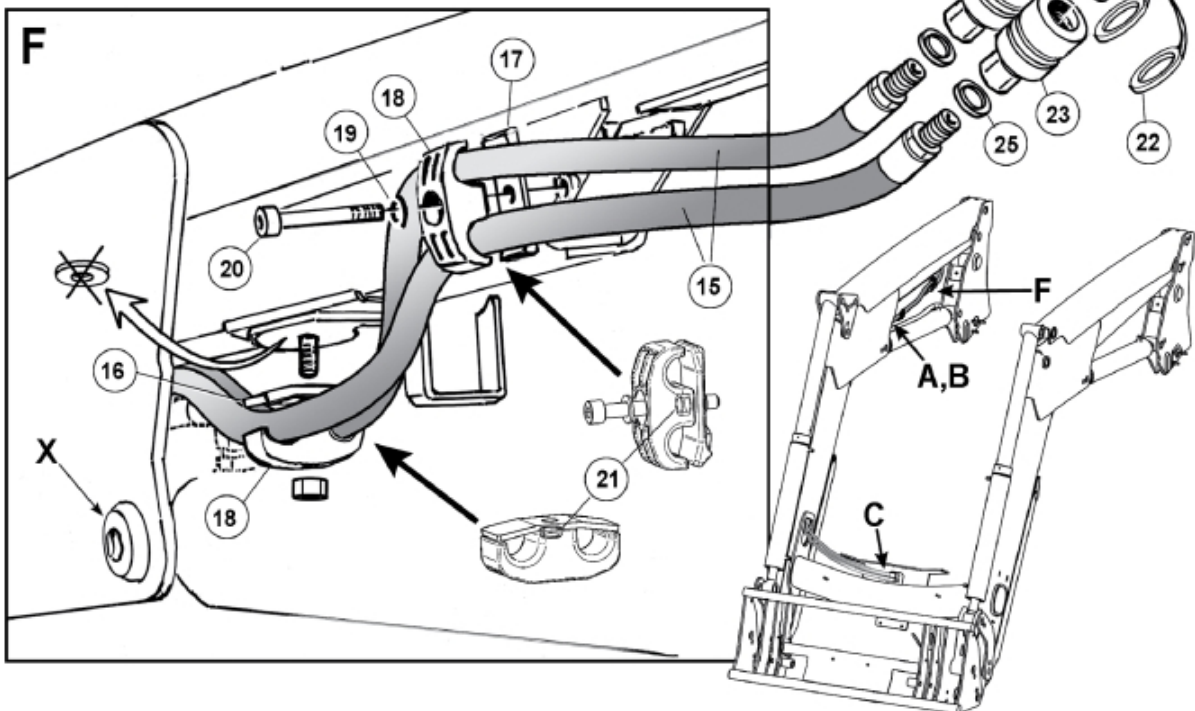

M 5215270-1

M 5215270-2

<b>Part assemblies Specification</b>		Live 3rd Serial number to: 7234200		
<b>PartNo</b>	<b>Pos</b>	<b>Qty</b>	<b>Name</b>	<b>Specifications</b>
5215271		1	Live 3rd	7234200
5219187	1	1 PCS	Bracket	
9032633	2	1 PCS	Hose	3/8" L=1150mm (9031150)
9032694	3	1 PCS	Hose	3/8" L=1200mm (9031151)
5044915	4	2	Coupling	
5027827	5	1 PCS	Adaptor	
1120099	6	1	Adaptor	3/8" BSP 90°
5022159	7	1	Washer, blue	
5022157	8	1	Washer, red	
5044129	9	2	Dust Cover	1/2" Male
5219183	10	1	Hose guide	
5011554	11	4	Nut	Loc-King M10
5006002	12	4	Screw	MVBF 10x30
5215066	13	1 PCS	Hose guide	
5006007	14	1 PCS	Screw	M6SF-TT M8x16
9032608	15	2 PCS	Hose	3/8" L=3630mm (9031181)
5220148	16	1 PCS	Plate	
5215163	17	1 PCS	Hose clamp bracket	
5215161	18	2 PCS	Hose clamp	
5013101	19	1	Washer	BRB 8,4 x 16
5004055	20	1	Screw	MC6S 8x70
5215162	21	2	Sleeve	Not Sold Separately
5044130	22	2	Dust Cover	Part is included in kit 60007907 Hose cpl., 9032177 Hose cpl.
5044127	23	2	Quick Coupling	1/2", Part is included in kit 60007907 Hose cpl., 9032177 Hose cpl.
5027986	24	2 PCS	Adaptor	
5013853	25	2	Dowty washer	Tredo 1/2", Part is included in kit 60007907 Hose cpl., 9032177 Hose cpl.
5034121	26	1	Protection sleeve	