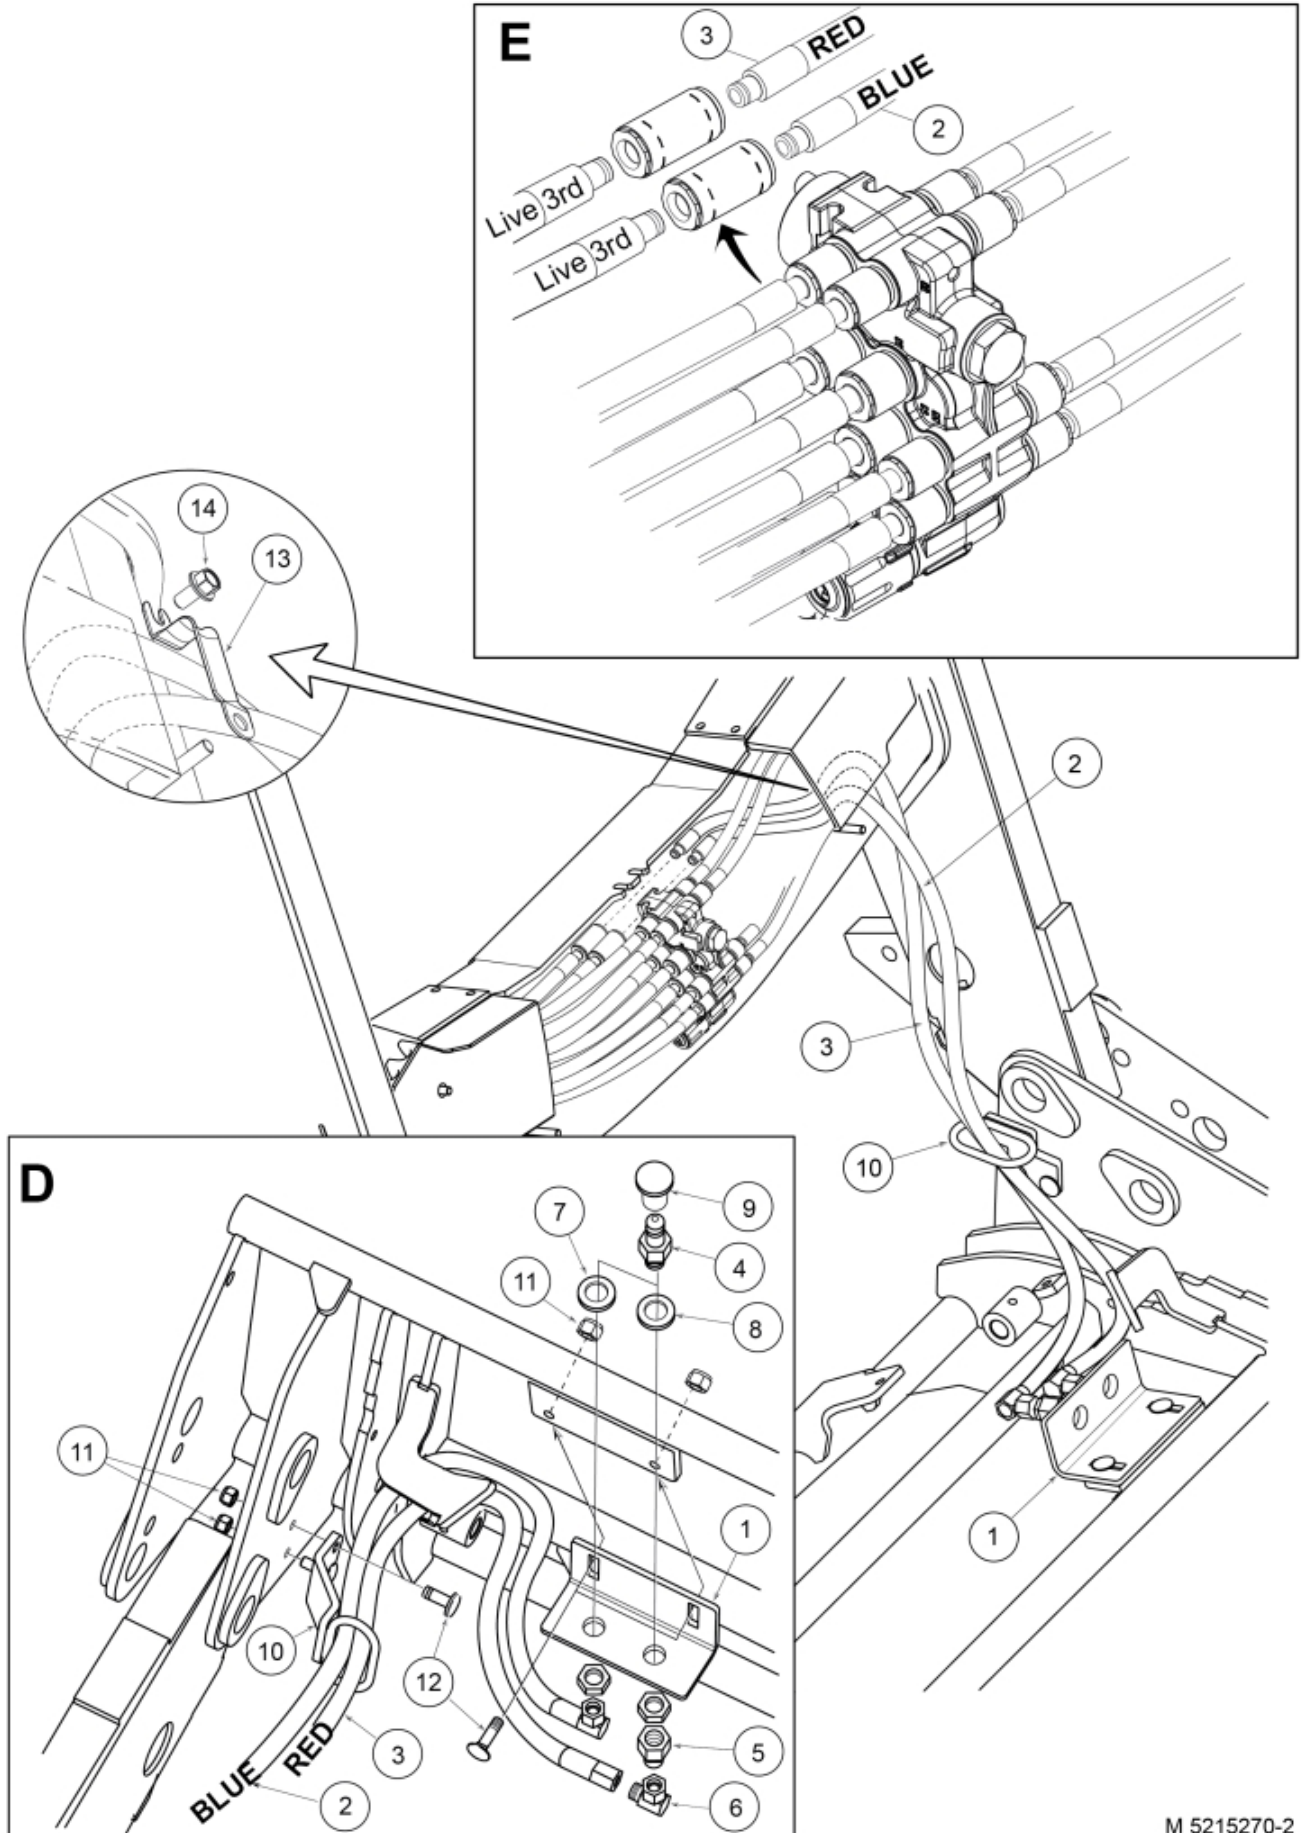

M 5215270-1

M 5215270-2

Part assemblies Live 3rd
Specification 7234200

PartNo	Pos	Qty	Name	Specification
5215272		1	Live 3rd	
5219187	1	1 PCS	Bracket	
9032633	2	1 PCS	Hose	3/8" L=1150mm (9031150)
9032694	3	1 PCS	Hose	3/8" L=1200mm (9031151)
5044915	4	2	Coupling	
5027827	5	1 PCS	Adaptor	
1120099	6	1	Adaptor	3/8" BSP 90°
5022159	7	1	Washer, blue	
5022157	8	1	Washer, red	
5044129	9	2	Dust Cover	
5219183	10	1	Hose guide	
5011554	11	4	Nut	Loc-King M10
5006002	12	4	Screw	MVBF 10x30
5215066	13	1 PCS	Hose guide	
5006007	14	1 PCS	Screw	M6SF-TT M8x16
9032609	15	2 PCS	Hose	3/8" L=3850mm (9031182)
5220148	16	1 PCS	Plate	
5215163	17	1 PCS	Hose clamp bracket	
5215161	18	2 PCS	Hose clamp	
5013101	19	1	Washer	BRB 8,4 x 16
5004055	20	1	Screw	MC6S 8x70
5215162	21	2	Sleeve	Not Sold Separately
5044130	22	2	Dust Cover	
5044127	23	2	Quick Coupling	1/2"
5027986	24	2 PCS	Adaptor	
5013853	25	2	Dowty washer	Tredo 1/2"
5034121	26	1	Protection sleeve	