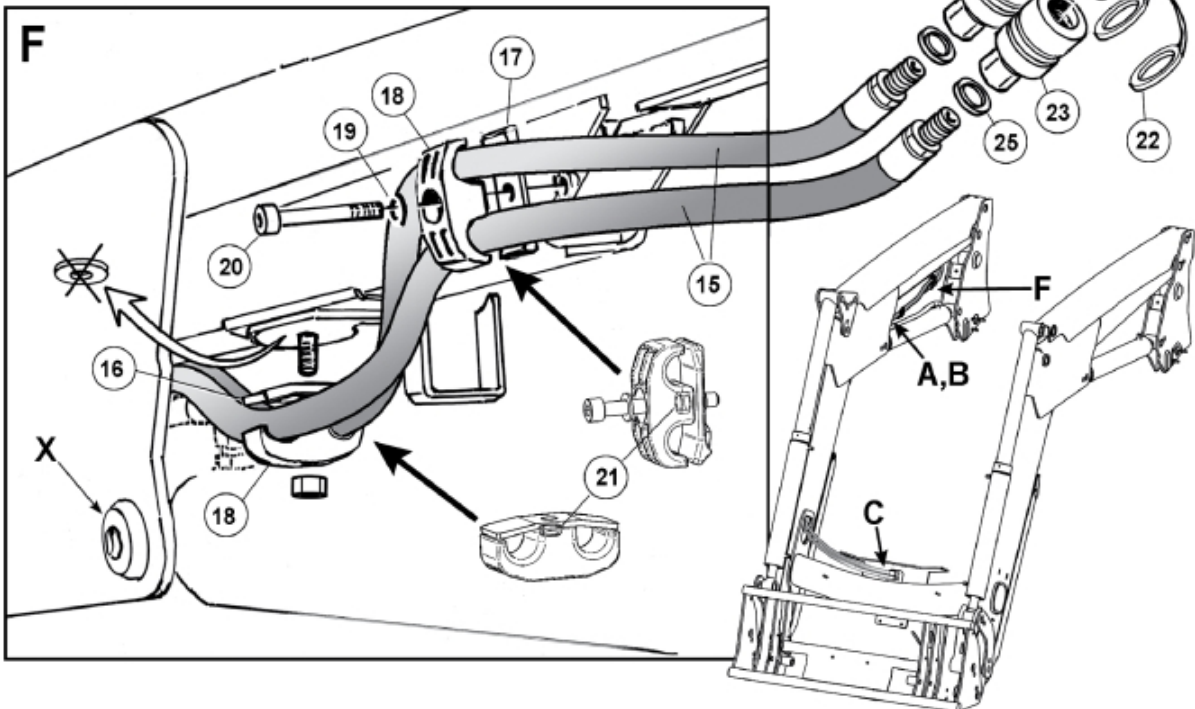

M 5215270-1

M 5215270-2

Part assemblies Live 3rd
Specification 7234200

PartNo	Pos	Qty	Name	Specification
5215272		1	Live 3rd	
5219187	1	1 PCS	Bracket	
9032633	2	1 PCS	Hose	3/8" L=1150mm (9031150)
9032694	3	1 PCS	Hose	3/8" L=1200mm (9031151)
5044915	4	2	Coupling	
5027827	5	1 PCS	Adaptor	
1120099	6	1	Adaptor	3/8" BSP 90°
5022159	7	1	Washer, blue	
5022157	8	1	Washer, red	
5044129	9	2	Dust Cover	
5219183	10	1	Hose guide	
5011554	11	4	Nut	Loc-King M10
5006002	12	4	Screw	MVBF 10x30
5215066	13	1 PCS	Hose guide	
5006007	14	1 PCS	Screw	M6SF-TT M8x16
9032609	15	2 PCS	Hose	3/8" L=3850mm (9031182)
5220148	16	1 PCS	Plate	
5215163	17	1 PCS	Hose clamp bracket	
5215161	18	2 PCS	Hose clamp	
5013101	19	1	Washer	BRB 8,4 x 16
5004055	20	1	Screw	MC6S 8x70
5215162	21	2	Sleeve	Not Sold Separately
5044130	22	2	Dust Cover	
5044127	23	2	Quick Coupling	1/2"
5027986	24	2 PCS	Adaptor	
5013853	25	2	Dowty washer	Tredo 1/2"
5034121	26	1	Protection sleeve	