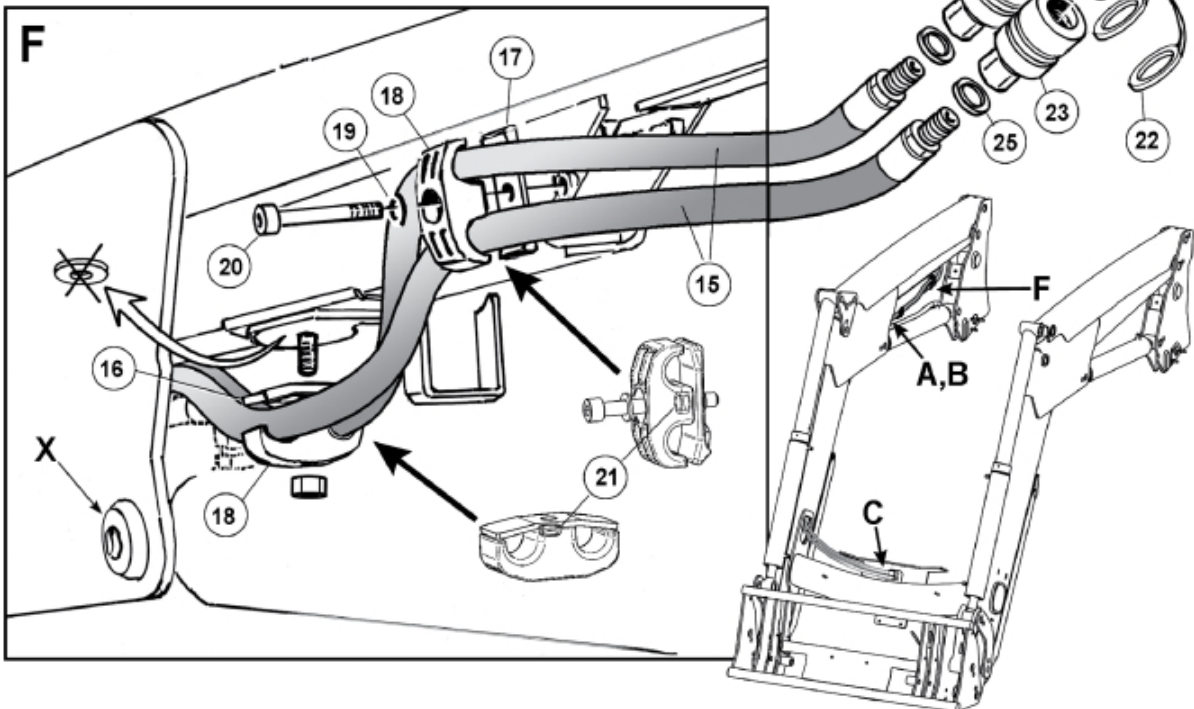

M 5215270-1

M 5215270-2

Part assemblies Specification		Live 3rd Serial number to: 7234200		
PartNo	Pos	Qty	Name	Specifications
5215272		1	Live 3rd	7234200
5219187	1	1 PCS	Bracket	
9032633	2	1 PCS	Hose	3/8" L=1150mm (9031150)
9032694	3	1 PCS	Hose	3/8" L=1200mm (9031151)
5044915	4	2	Coupling	
5027827	5	1 PCS	Adaptor	
1120099	6	1	Adaptor	3/8" BSP 90°
5022159	7	1	Washer, blue	
5022157	8	1	Washer, red	
5044129	9	2	Dust Cover	1/2" Male
5219183	10	1	Hose guide	
5011554	11	4	Nut	Loc-King M10
5006002	12	4	Screw	MVBF 10x30
5215066	13	1 PCS	Hose guide	
5006007	14	1 PCS	Screw	M6SF-TT M8x16
9032609	15	2 PCS	Hose	3/8" L=3850mm (9031182)
5220148	16	1 PCS	Plate	
5215163	17	1 PCS	Hose clamp bracket	
5215161	18	2 PCS	Hose clamp	
5013101	19	1	Washer	BRB 8,4 x 16
5004055	20	1	Screw	MC6S 8x70
5215162	21	2	Sleeve	Not Sold Separately
5044130	22	2	Dust Cover	Part is included in kit 60007907 Hose cpl., 9032177 Hose cpl.
5044127	23	2	Quick Coupling	1/2", Part is included in kit 60007907 Hose cpl., 9032177 Hose cpl.
5027986	24	2 PCS	Adaptor	
5013853	25	2	Dowty washer	Tredo 1/2", Part is included in kit 60007907 Hose cpl., 9032177 Hose cpl.
5034121	26	1	Protection sleeve	