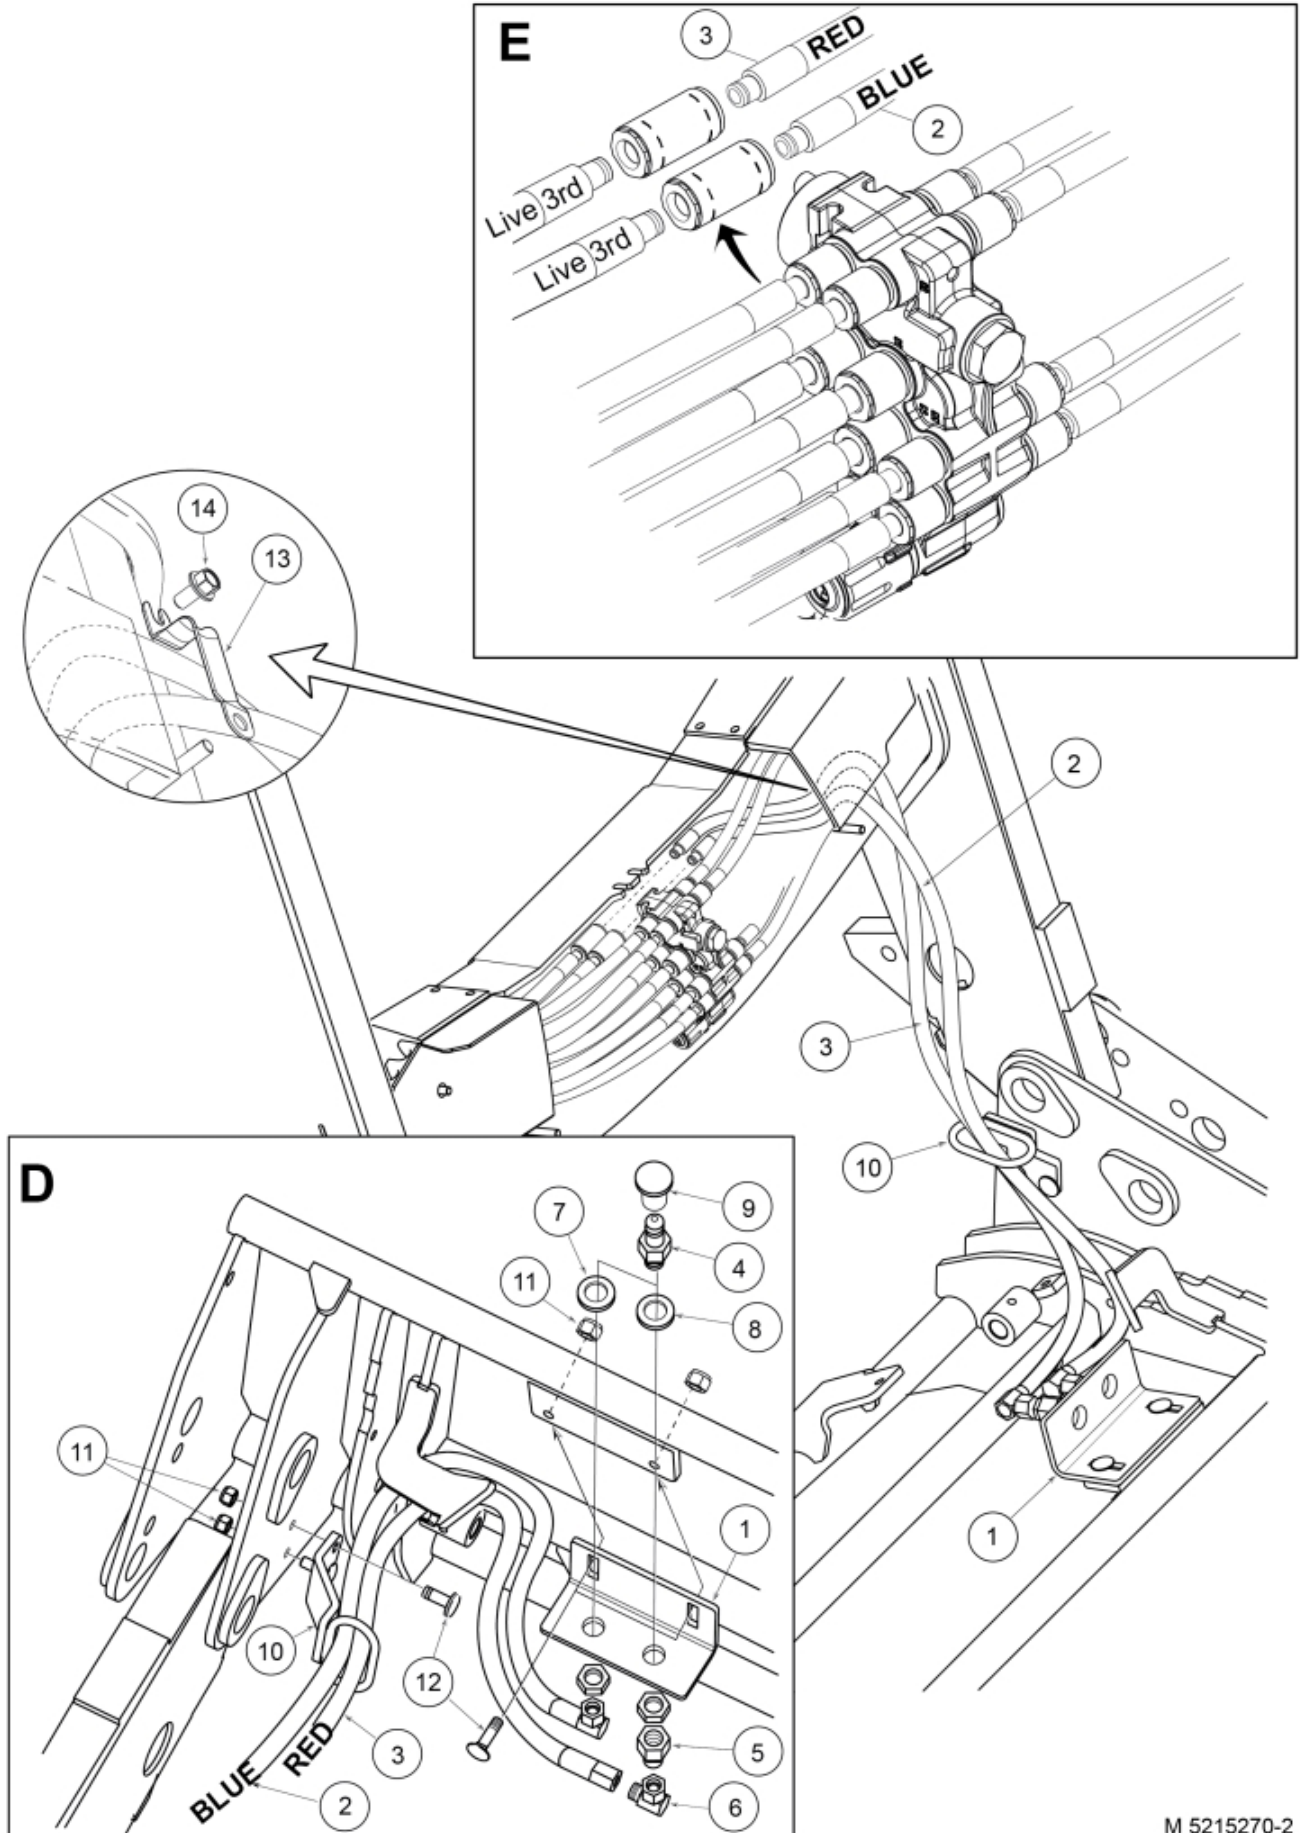

M 5215270-1

M 5215270-2

Part assemblies Specification		Live 3rd Serial number to: 7234200		
PartNo	Pos	Qty	Name	Specifications
5215272		1	Live 3rd	7234200
5219187	1	1 PCS	Bracket	
9032633	2	1 PCS	Hose	3/8" L=1150mm (9031150)
9032694	3	1 PCS	Hose	3/8" L=1200mm (9031151)
5044915	4	2	Coupling	
5027827	5	1 PCS	Adaptor	
1120099	6	1	Adaptor	3/8" BSP 90°
5022159	7	1	Washer, blue	
5022157	8	1	Washer, red	
5044129	9	2	Dust Cover	1/2" Male
5219183	10	1	Hose guide	
5011554	11	4	Nut	Loc-King M10
5006002	12	4	Screw	MVBF 10x30
5215066	13	1 PCS	Hose guide	
5006007	14	1 PCS	Screw	M6SF-TT M8x16
9032609	15	2 PCS	Hose	3/8" L=3850mm (9031182)
5220148	16	1 PCS	Plate	
5215163	17	1 PCS	Hose clamp bracket	
5215161	18	2 PCS	Hose clamp	
5013101	19	1	Washer	BRB 8,4 x 16
5004055	20	1	Screw	MC6S 8x70
5215162	21	2	Sleeve	Not Sold Separately
5044130	22	2	Dust Cover	Part is included in kit 60007907 Hose cpl., 9032177 Hose cpl.
5044127	23	2	Quick Coupling	1/2", Part is included in kit 60007907 Hose cpl., 9032177 Hose cpl.
5027986	24	2 PCS	Adaptor	
5013853	25	2	Dowty washer	Tredo 1/2", Part is included in kit 60007907 Hose cpl., 9032177 Hose cpl.
5034121	26	1	Protection sleeve	