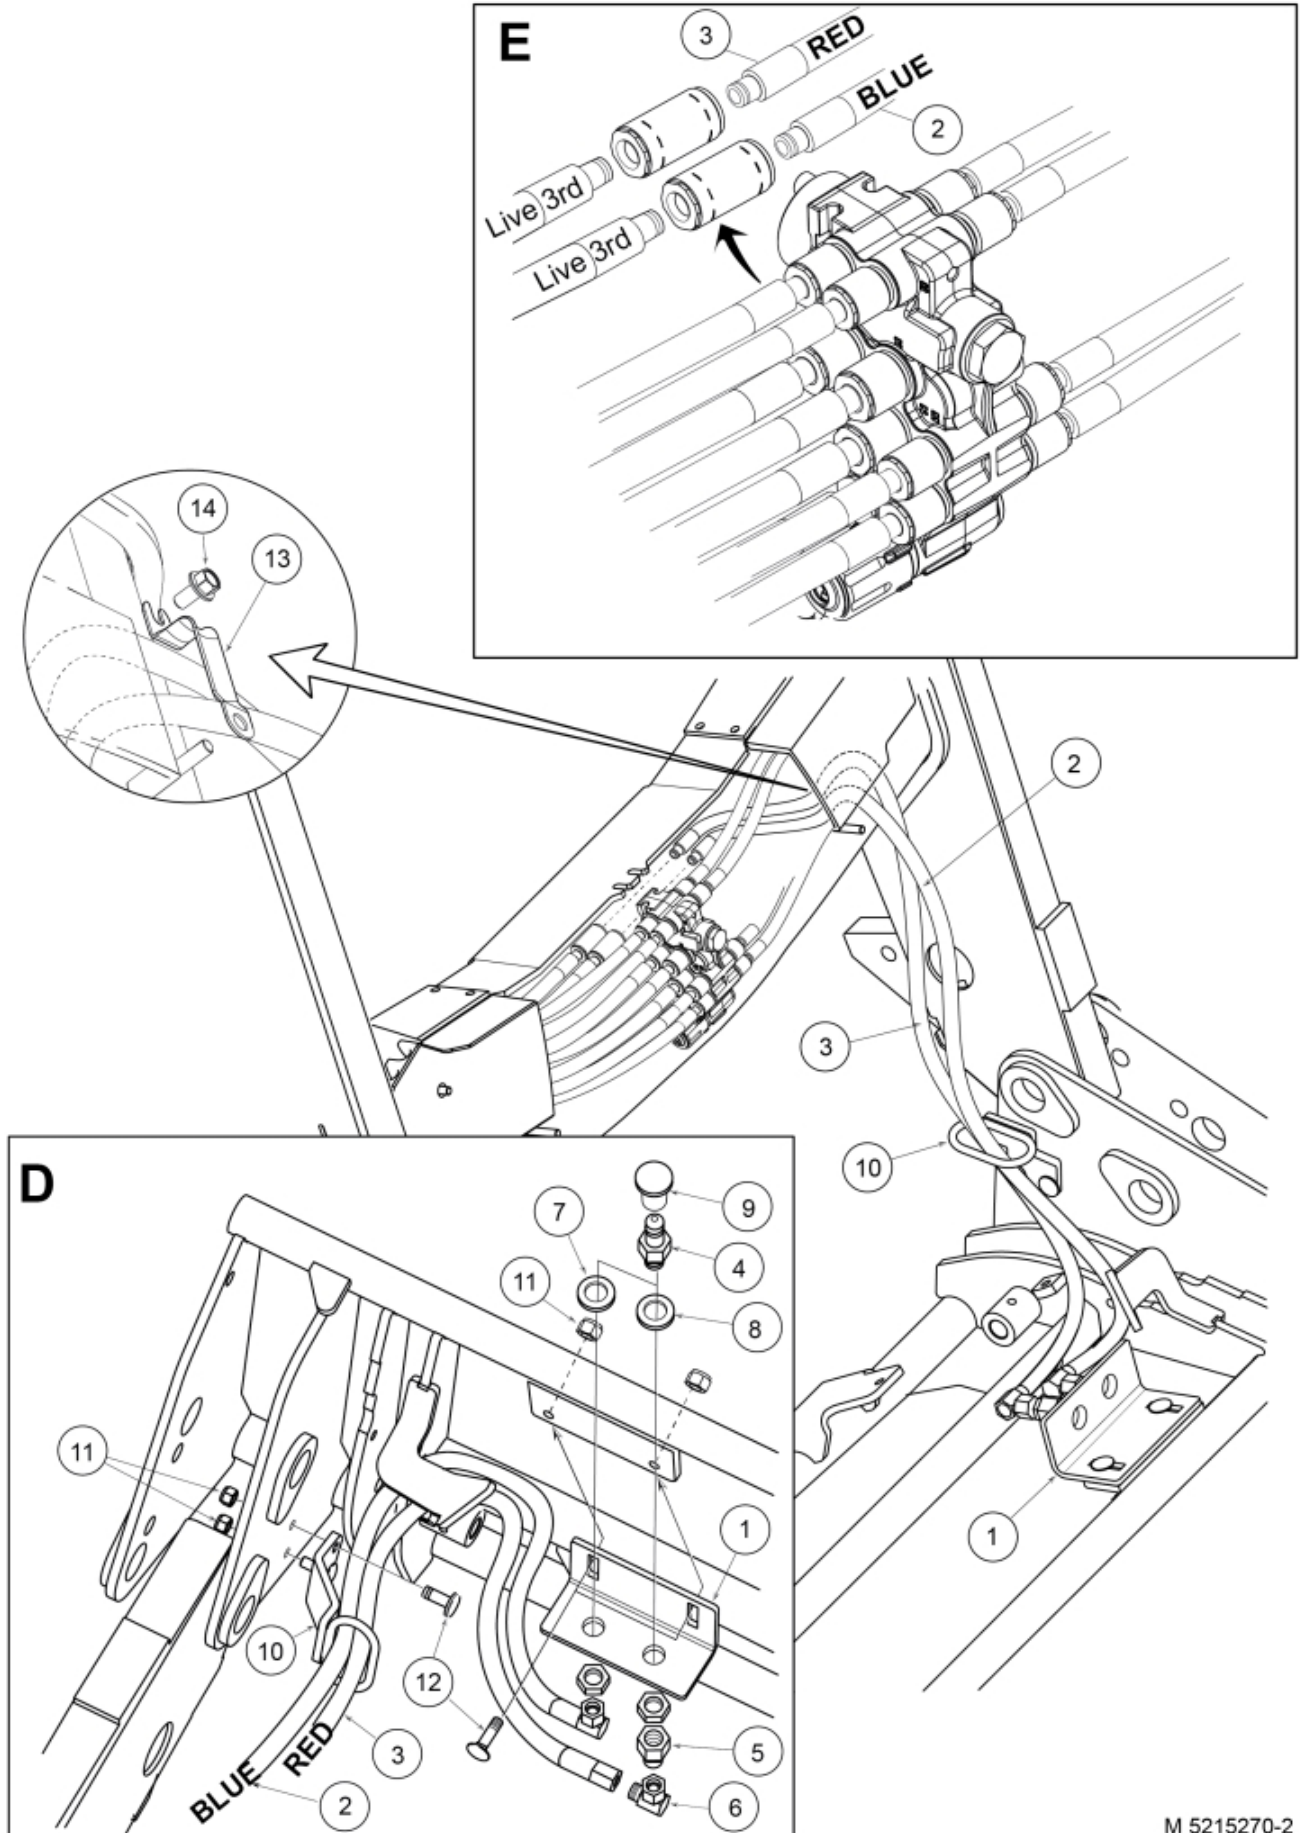

M 5215270-1

M 5215270-2

| Part assemblies Specification | | Live 3rd Serial number to: 7234200 | | |
|--------------------------------------|------------|---------------------------------------|--------------------|---|
| PartNo | Pos | Qty | Name | Specifications |
| 5215273 | | 1 | Live 3rd | 7234200 |
| 5219187 | 1 | 1 PCS | Bracket | |
| 9031156 | 2 | 1 PCS | Hose | 3/8" L=1300mm |
| 9031157 | 3 | 1 PCS | Hose | 3/8" L=1350mm |
| 5044915 | 4 | 2 | Coupling | |
| 5027827 | 5 | 1 PCS | Adaptor | |
| 1120099 | 6 | 1 | Adaptor | 3/8" BSP 90° |
| 5022159 | 7 | 1 | Washer, blue | |
| 5022157 | 8 | 1 | Washer, red | |
| 5044129 | 9 | 2 | Dust Cover | 1/2" Male |
| 5219183 | 10 | 1 | Hose guide | |
| 5011554 | 11 | 4 | Nut | Loc-King M10 |
| 5006002 | 12 | 4 | Screw | MVBF 10x30 |
| 5215067 | 13 | 1 PCS | Hose guide | |
| 5006007 | 14 | 1 PCS | Screw | M6SF-TT M8x16 |
| 9032695 | 15 | 2 PCS | Hose | 3/8" L=4000mm (9031183) |
| 5220148 | 16 | 1 PCS | Plate | |
| 5215163 | 17 | 1 PCS | Hose clamp bracket | |
| 5215161 | 18 | 2 PCS | Hose clamp | |
| 5013101 | 19 | 1 | Washer | BRB 8,4 x 16 |
| 5004055 | 20 | 1 | Screw | MC6S 8x70 |
| 5215162 | 21 | 2 | Sleeve | Not Sold Separately |
| 5044130 | 22 | 2 | Dust Cover | Part is included in kit 60007907 Hose cpl., 9032177 Hose cpl. |
| 5044127 | 23 | 2 | Quick Coupling | 1/2", Part is included in kit 60007907 Hose cpl., 9032177 Hose cpl. |
| 5027986 | 24 | 2 PCS | Adaptor | |
| 5013853 | 25 | 2 | Dowty washer | Tredo 1/2", Part is included in kit 60007907 Hose cpl., 9032177 Hose cpl. |
| 5034121 | 26 | 1 | Protection sleeve | |