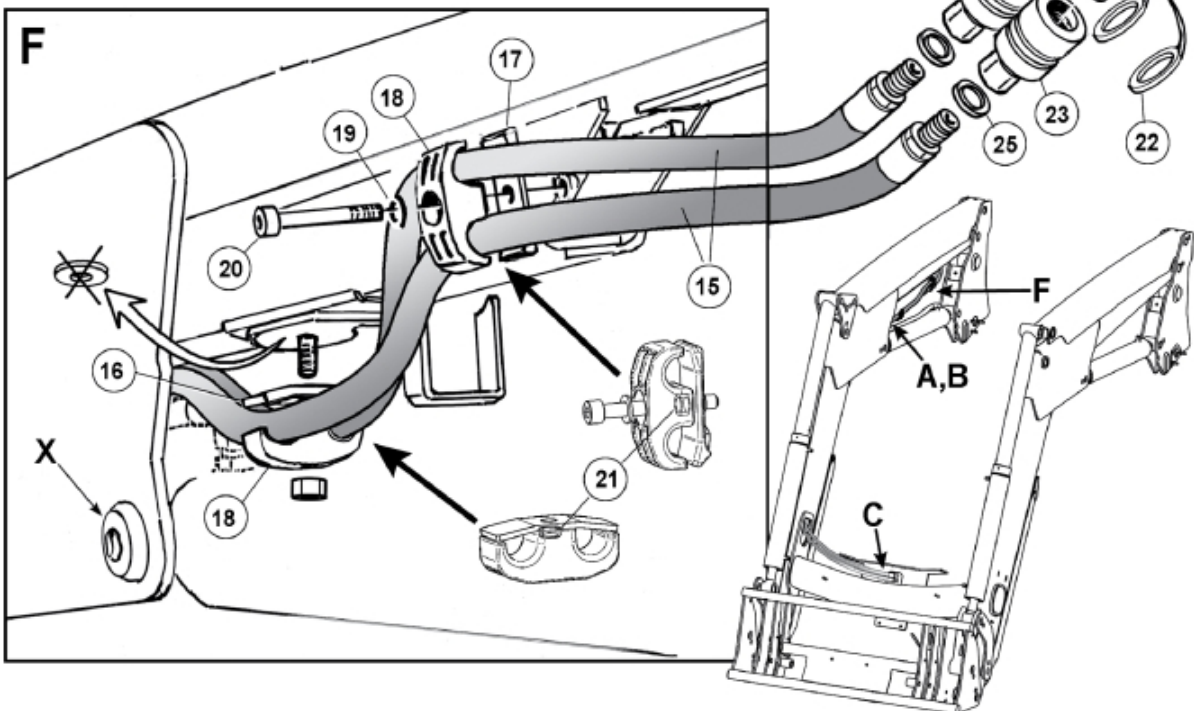

M 5215270-1

M 5215270-2

| Part assemblies Specification | | Live 3rd Serial number to: 7234200 | | |
|--------------------------------------|------------|---------------------------------------|--------------------|---|
| PartNo | Pos | Qty | Name | Specifications |
| 5215273 | | 1 | Live 3rd | 7234200 |
| 5219187 | 1 | 1 PCS | Bracket | |
| 9031156 | 2 | 1 PCS | Hose | 3/8" L=1300mm |
| 9031157 | 3 | 1 PCS | Hose | 3/8" L=1350mm |
| 5044915 | 4 | 2 | Coupling | |
| 5027827 | 5 | 1 PCS | Adaptor | |
| 1120099 | 6 | 1 | Adaptor | 3/8" BSP 90° |
| 5022159 | 7 | 1 | Washer, blue | |
| 5022157 | 8 | 1 | Washer, red | |
| 5044129 | 9 | 2 | Dust Cover | 1/2" Male |
| 5219183 | 10 | 1 | Hose guide | |
| 5011554 | 11 | 4 | Nut | Loc-King M10 |
| 5006002 | 12 | 4 | Screw | MVBF 10x30 |
| 5215067 | 13 | 1 PCS | Hose guide | |
| 5006007 | 14 | 1 PCS | Screw | M6SF-TT M8x16 |
| 9032695 | 15 | 2 PCS | Hose | 3/8" L=4000mm (9031183) |
| 5220148 | 16 | 1 PCS | Plate | |
| 5215163 | 17 | 1 PCS | Hose clamp bracket | |
| 5215161 | 18 | 2 PCS | Hose clamp | |
| 5013101 | 19 | 1 | Washer | BRB 8,4 x 16 |
| 5004055 | 20 | 1 | Screw | MC6S 8x70 |
| 5215162 | 21 | 2 | Sleeve | Not Sold Separately |
| 5044130 | 22 | 2 | Dust Cover | Part is included in kit 60007907 Hose cpl., 9032177 Hose cpl. |
| 5044127 | 23 | 2 | Quick Coupling | 1/2", Part is included in kit 60007907 Hose cpl., 9032177 Hose cpl. |
| 5027986 | 24 | 2 PCS | Adaptor | |
| 5013853 | 25 | 2 | Dowty washer | Tredo 1/2", Part is included in kit 60007907 Hose cpl., 9032177 Hose cpl. |
| 5034121 | 26 | 1 | Protection sleeve | |