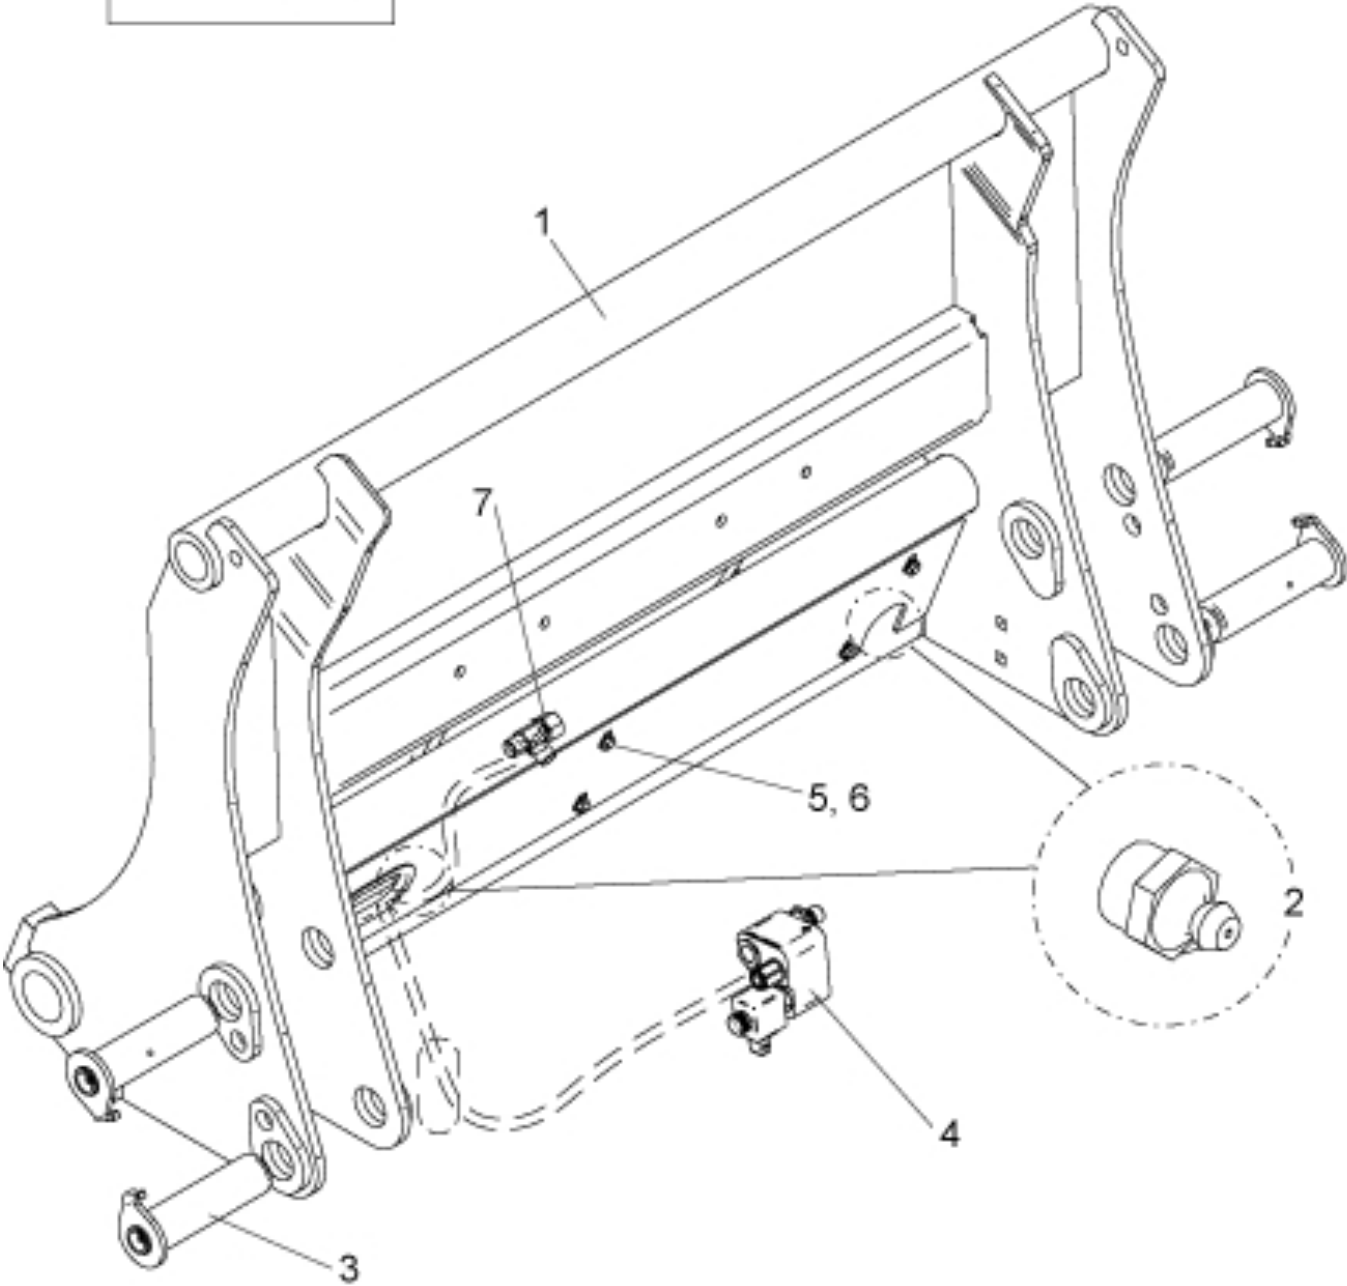

9 = Volvo BM (Stora)

r5219073a

Description Tool carrier
Part assemblies Big BM
Specification Specification: Grey

PartNo	Pos	Qty	Name	Specifications
5219063-7		1 PCS	Big BM	Grey
5219064-7	1	1 PCS	Tool carrier	Grey
5023005	2	2	Greaser	M 10 x 1
60021068	3	1 PCS	Pin kit	Replaces 9020072
10550456	4	1 PCS	Valve	
5002051	5	6	Screw	M6S 8 x 20
5013101	6	6	Washer	BRB 8,4 x 16
5027454	7	1	L-coupling	