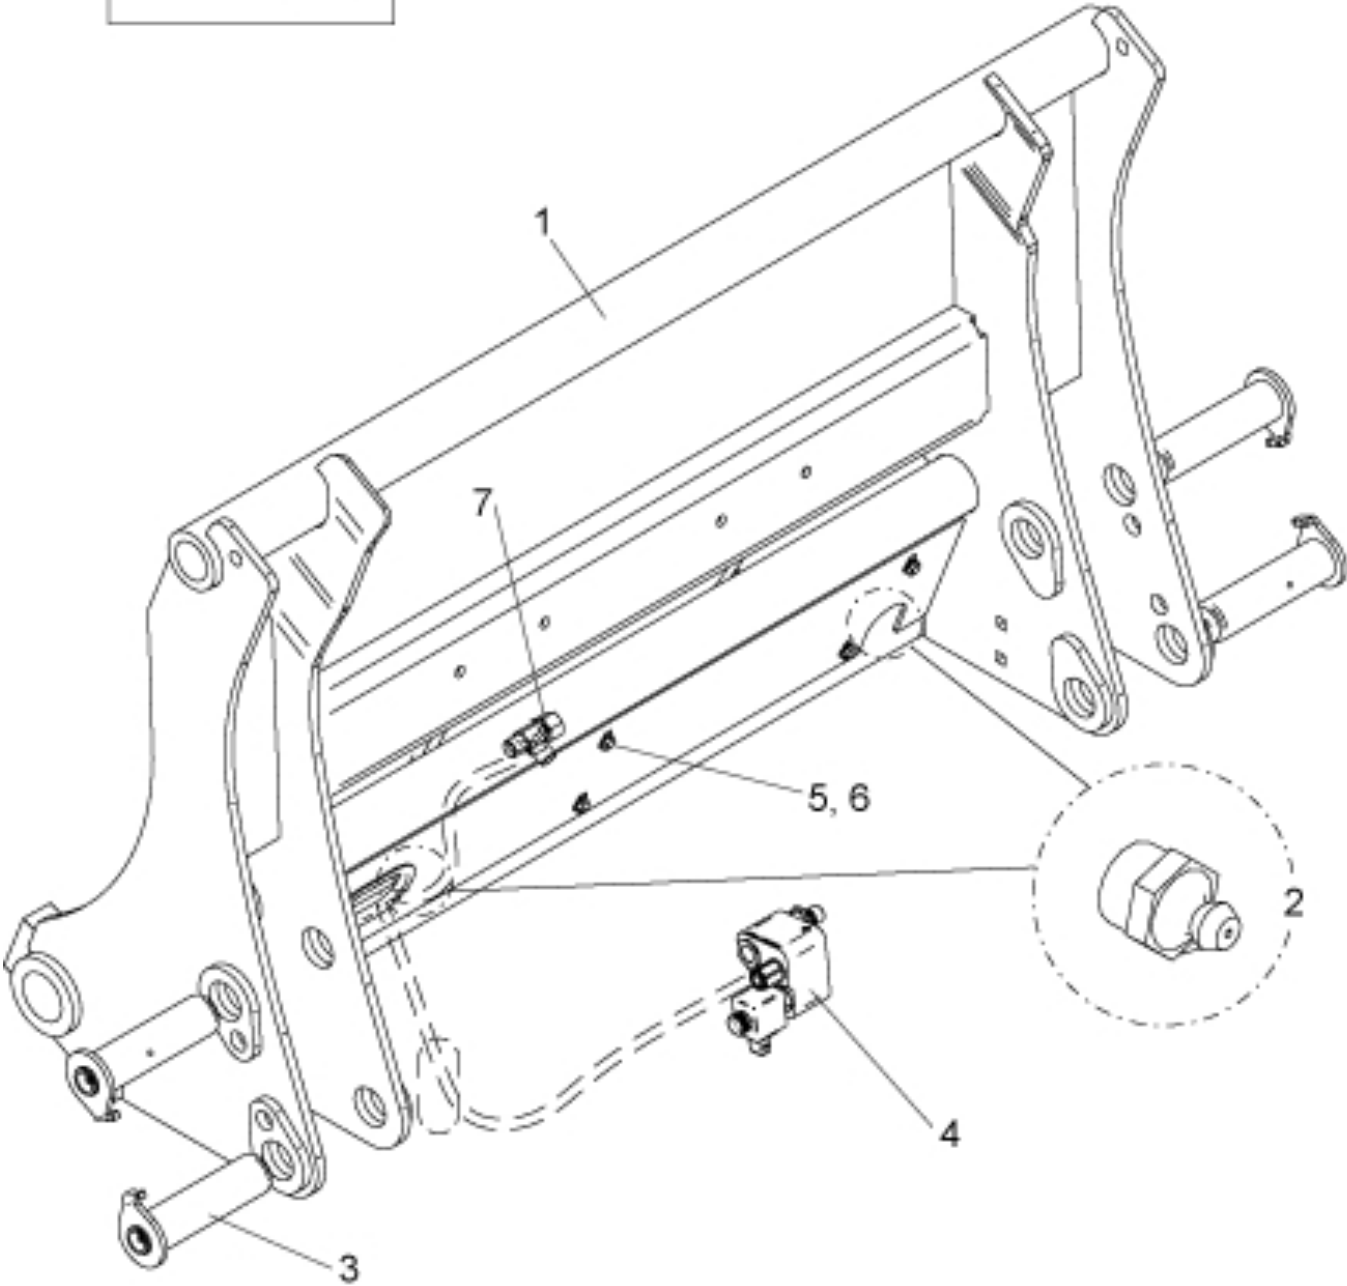

9 = Volvo BM (Stora)

r5219073a

Description Tool carrier
Part assemblies Big BM DL
Specification Specification: Grey

PartNo	Pos	Qty	Name	Specifications
5219073-7		1 PCS	Big BM DL	Grey
5219074-7	1	1 PCS	Tool carrier	Grey
5023005	2	2	Greaser	M 10 x 1
60021068	3	1 PCS	Pin kit	Replaces 9020072
10550456	4	1 PCS	Valve	
5002051	5	6	Screw	M6S 8 x 20
5013101	6	6	Washer	BRB 8,4 x 16
5027454	7	1	L-coupling	