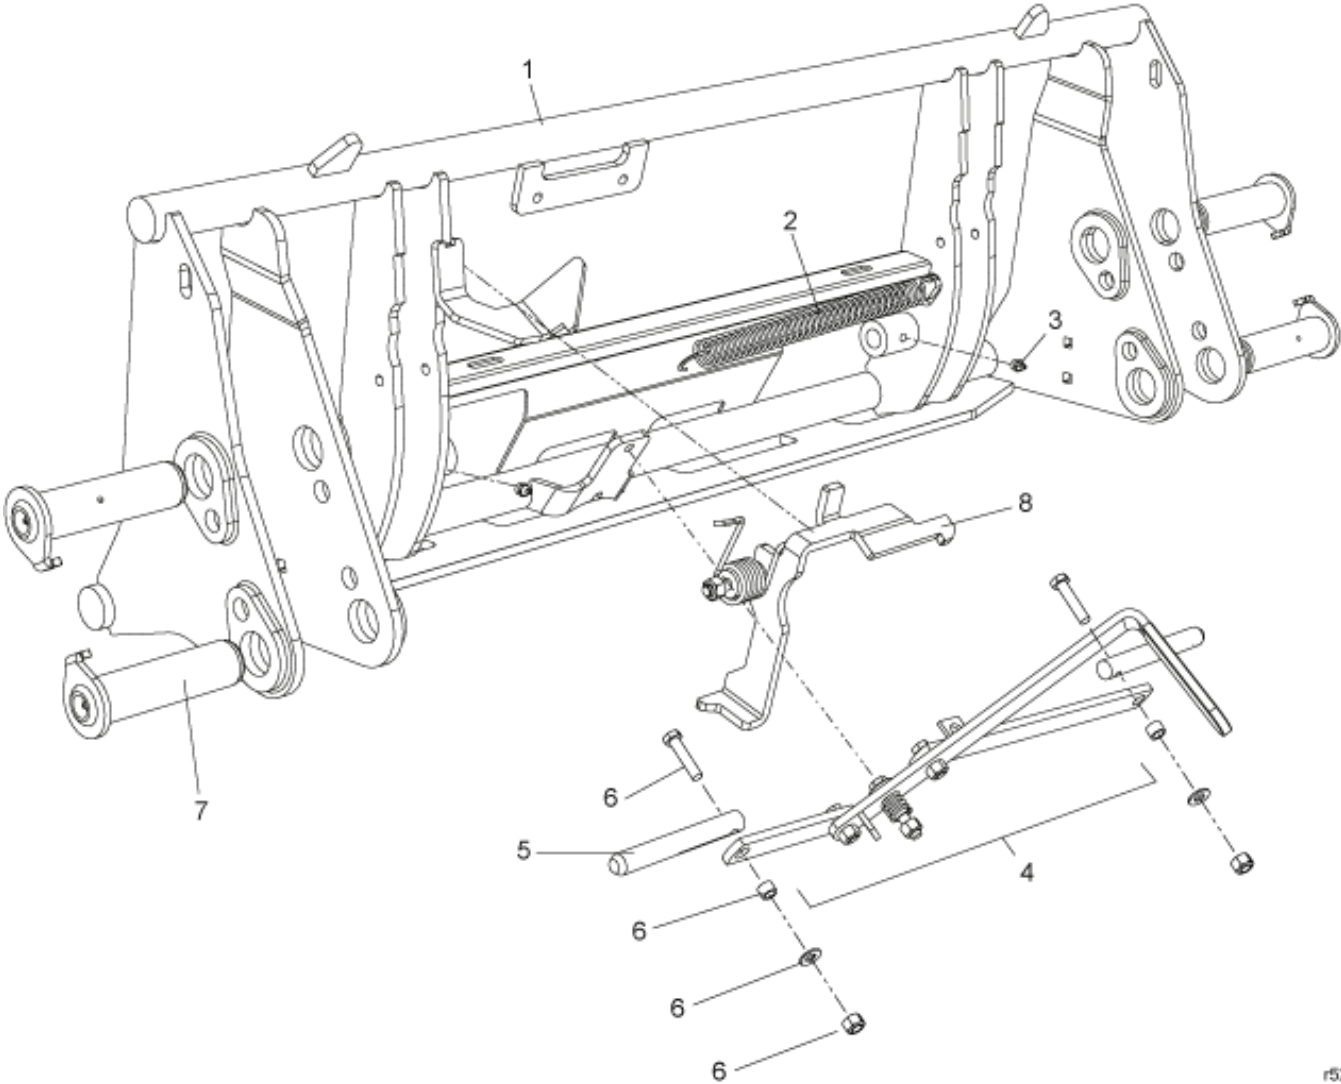

8 = EURO

r5220332

---

**Description** Tool carrier  
**Part assemblies** Euro DL  
**Specification** Specification: Grey

---

<b>PartNo</b>	<b>Pos</b>	<b>Qty</b>	<b>Name</b>	<b>Specifications</b>
5220332-7		1 PCS	Euro DL	Grey
5220288-7	1	1 PCS	Tool carrier	Grey
1101035	2	1	Spring	
5023005	3	2	Greaser	M 10 x 1
5220265	4	1	Lever kit	
4500859	5	2	Pin kit	Kit includes 1x Pin and 1x Screw kit
4500867	6	2	• Screw kit	Included in Pin kit
60021068	7	1 PCS	Pin kit	Replaces 9020072
4500321	8	1	Click-on	