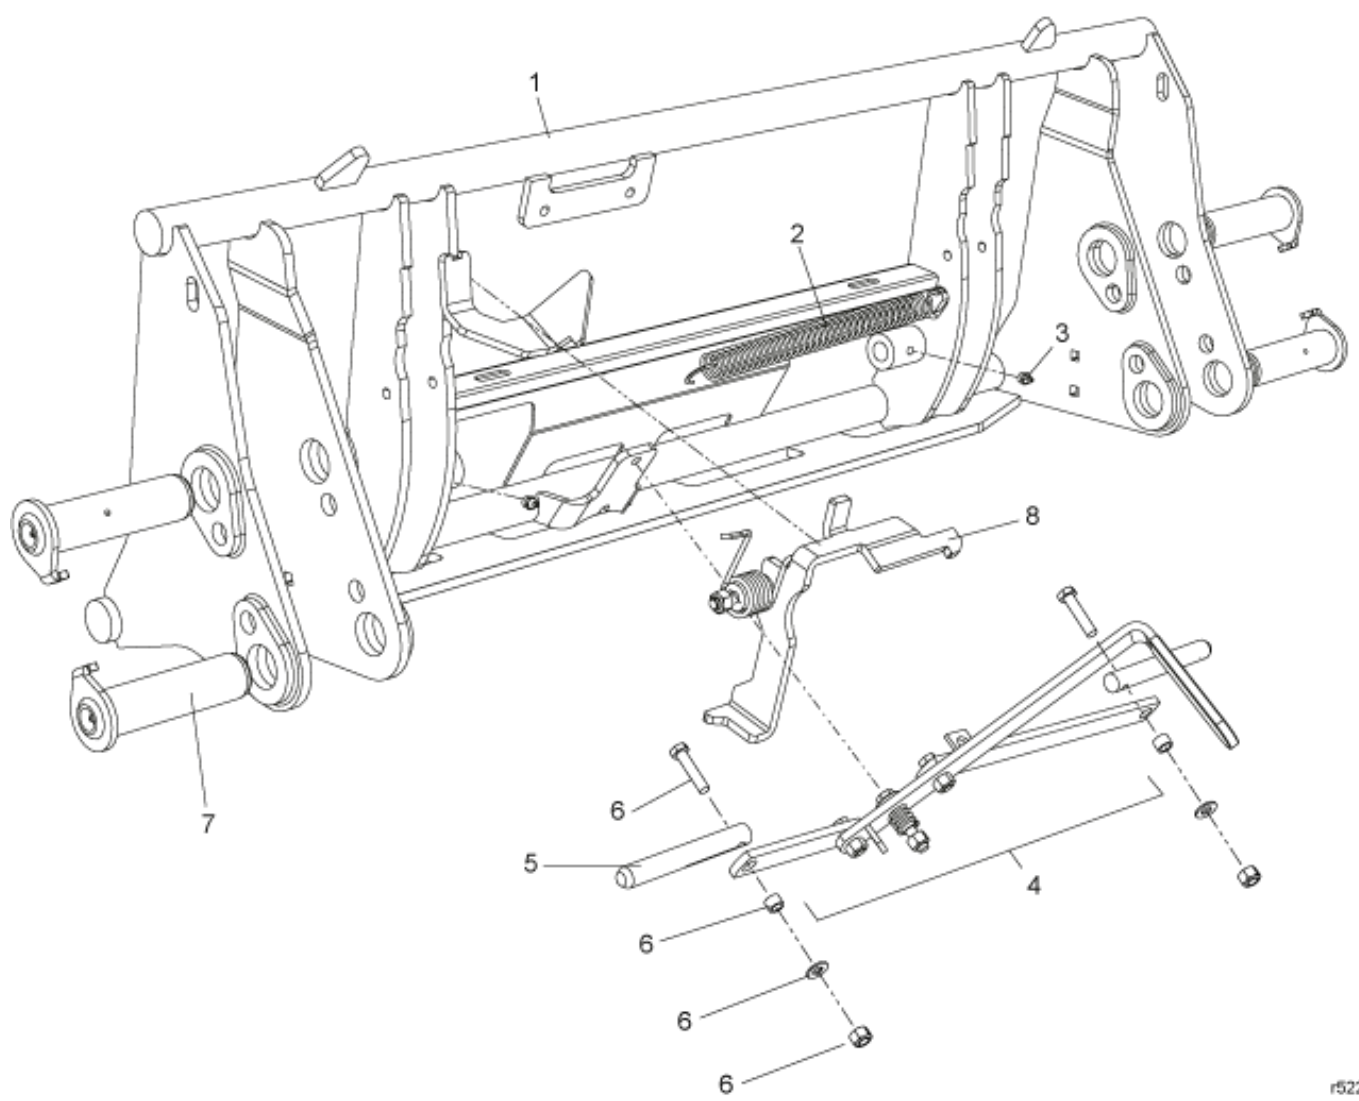

8 = EURO

r5220332

Description Tool carrier
Part assemblies Euro DL
Specification Specification: Grey

PartNo	Pos	Qty	Name	Specifications
5220332-7		1 PCS	Euro DL	Grey
5220288-7	1	1 PCS	Tool carrier	Grey
1101035	2	1	Spring	
5023005	3	2	Greaser	M 10 x 1
5220265	4	1	Lever kit	
4500859	5	2	Pin kit	Kit includes 1x Pin and 1x Screw kit
4500867	6	2	• Screw kit	Included in Pin kit
60021068	7	1 PCS	Pin kit	Replaces 9020072
4500321	8	1	Click-on	