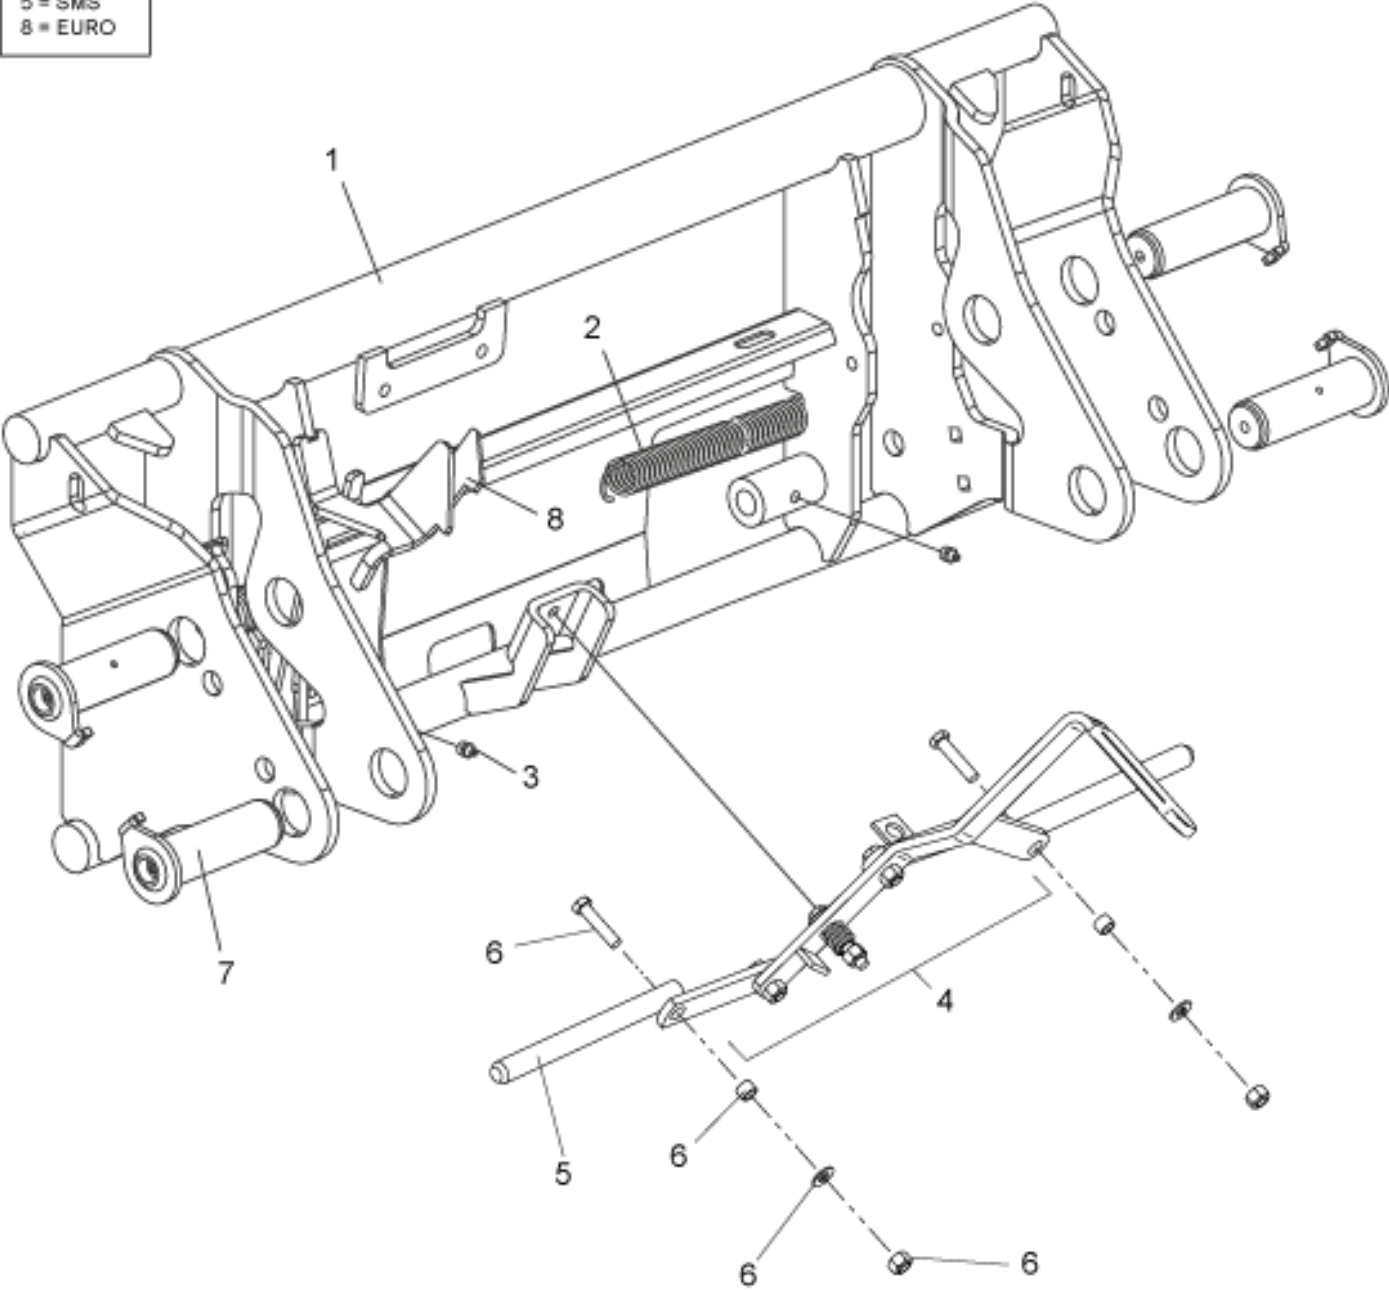

5 = SMS
8 = EURO

r5220402

Description Tool carrier
Part assemblies Euro/SMS
Specification Specification: Grey

PartNo	Pos	Qty	Name	Specifications
5220402-7		1 PCS	Euro/SMS	Grey
5220182-7	1	1 PCS	Tool carrier	Grey
1101035	2	1	Spring	
5023005	3	2	Greaser	M 10 x 1
5220394	4	1 PCS	Lever kit	
4500861	5	2 PCS	Pin kit	Includes 4500867
4500867	6	2	• Screw kit	Included in Pin kit
60021067	7	1	Pin kit	Replaces 9020071
4500393	8	1 PCS	Click-on	