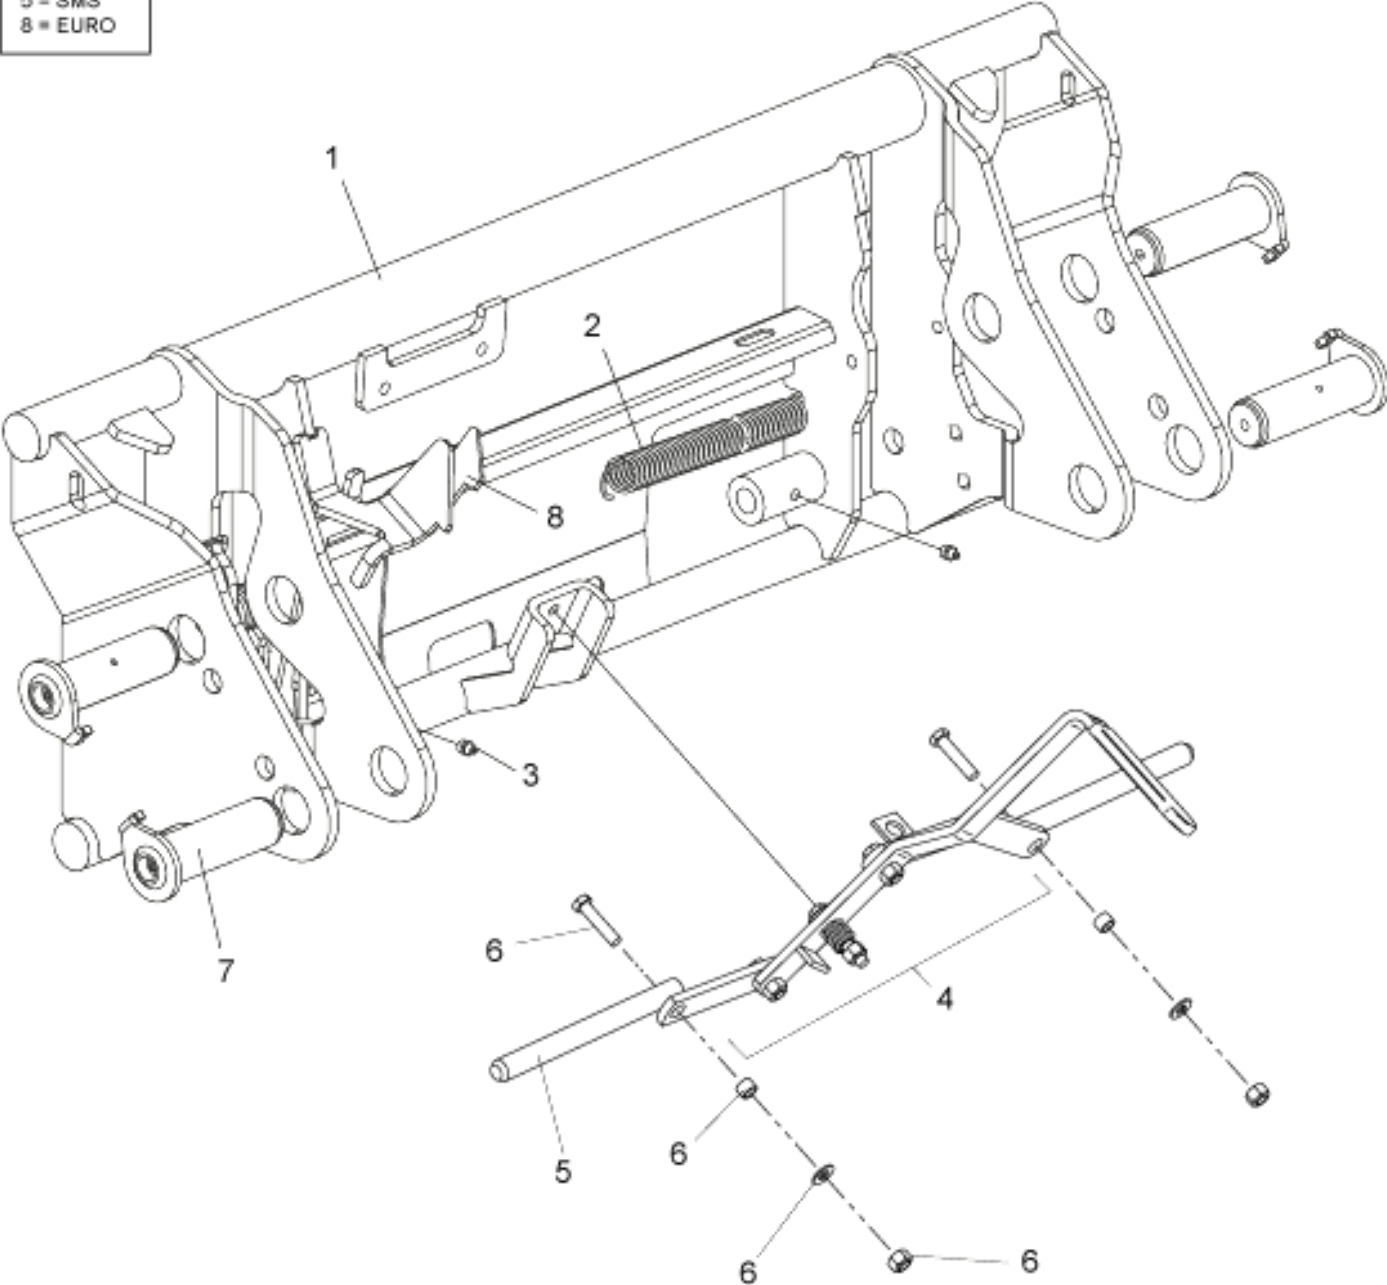

5 = SMS
8 = EURO

r5220402

Description Tool carrier
Part assemblies Euro/SMS
Specification Specification: Grey

PartNo	Pos	Qty	Name	Specification
5220402-7		1 PCS	Euro/SMS	Grey
5220182-7	1	1 PCS	Tool carrier	Grey
1101035	2	1	Spring	
5023005	3	2	Greaser	M 10 x 1
5220394	4	1 PCS	Lever kit	
4500861	5	2 PCS	Pin kit	Includes 4500867
4500867	6	2	• Screw kit	Included in Pin kit
60021067	7	1	Pin kit	Replaces 9020071
4500393	8	1 PCS	Click-on	