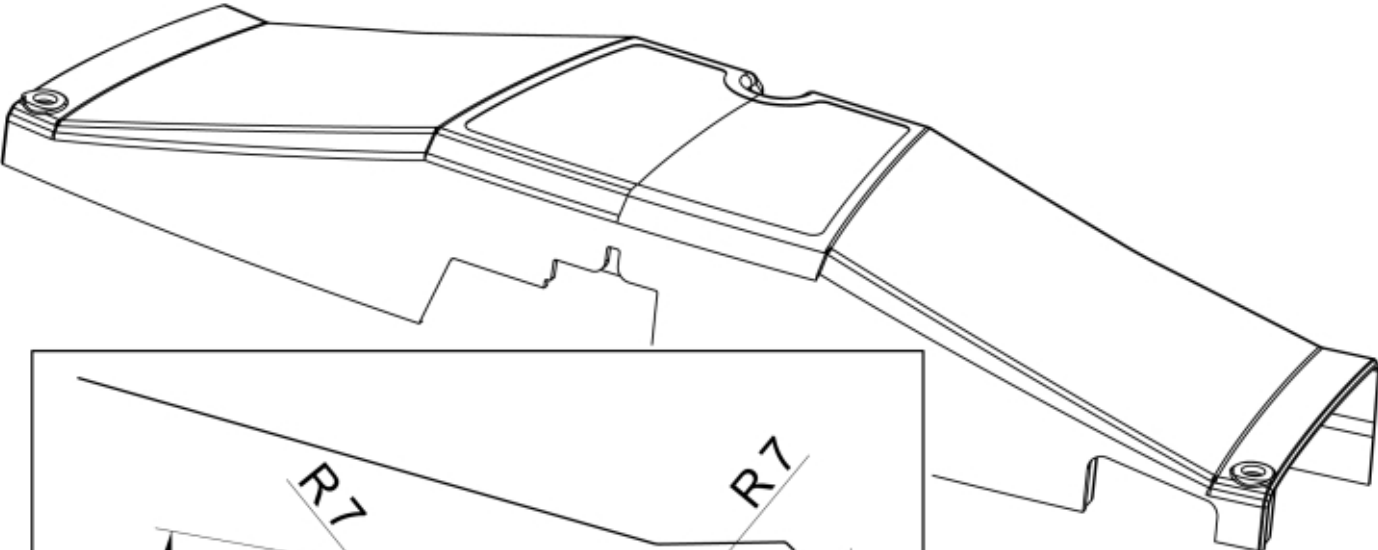

M 5220450-451-452-581-1

M 5220450-451-452-581-2

Part assemblies 3rd service
Specification Serial number from: 7234200

PartNo	Pos	Qty	Name	Specifications
5220452		1	3rd service	7234200
9031517		1 PCS	Hose kit Selecto3	
5220303	1	1	Bracket	
9032612	5	2 PCS	Hose	3/8" L=1300mm (9031473)
5044940	7	2	Coupling	ISO-A 1/2" Male - G3/8
5022157	10	1	Washer, red	
5022159	11	1	Washer, blue	
5044129	12	2	Dust Cover	1/2" Male
5006007	13	1 PCS	Screw	M6SF-TT M8x16
5215067	14	1 PCS	Hose guide	
10550265	15	1 PCS	Servo block cpl.	
9031325	16	2	Coupling	1/2"
5219183	17	1	Hose guide	
5011554	18	4	Nut	Loc-King M10
5006002	19	4	Screw	MVBF 10x30