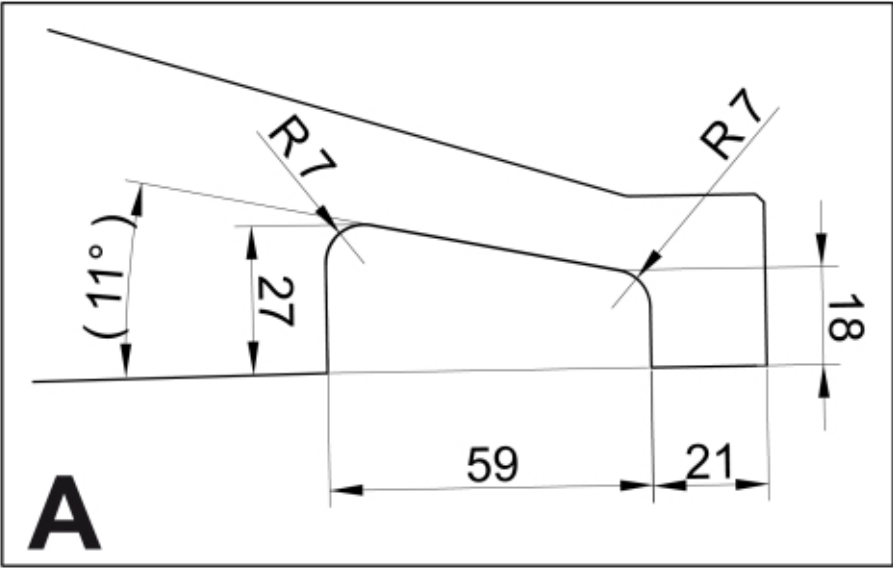

M 5220450-451-452-581-1

M 5220450-451-452-581-2

Part assemblies 3rd service
Specification Serial number from: 7234200

PartNo	Pos	Qty	Name	Specifications
5220452		1	3rd service	7234200
9031517		1 PCS	Hose kit Selecto3	
5220303	1	1	Bracket	
9032612	5	2 PCS	Hose	3/8" L=1300mm (9031473)
5044940	7	2	Coupling	ISO-A 1/2" Male - G3/8
5022157	10	1	Washer, red	
5022159	11	1	Washer, blue	
5044129	12	2	Dust Cover	1/2" Male
5006007	13	1 PCS	Screw	M6SF-TT M8x16
5215067	14	1 PCS	Hose guide	
10550265	15	1 PCS	Servo block cpl.	
9031325	16	2	Coupling	1/2"
5219183	17	1	Hose guide	
5011554	18	4	Nut	Loc-King M10
5006002	19	4	Screw	MVBF 10x30